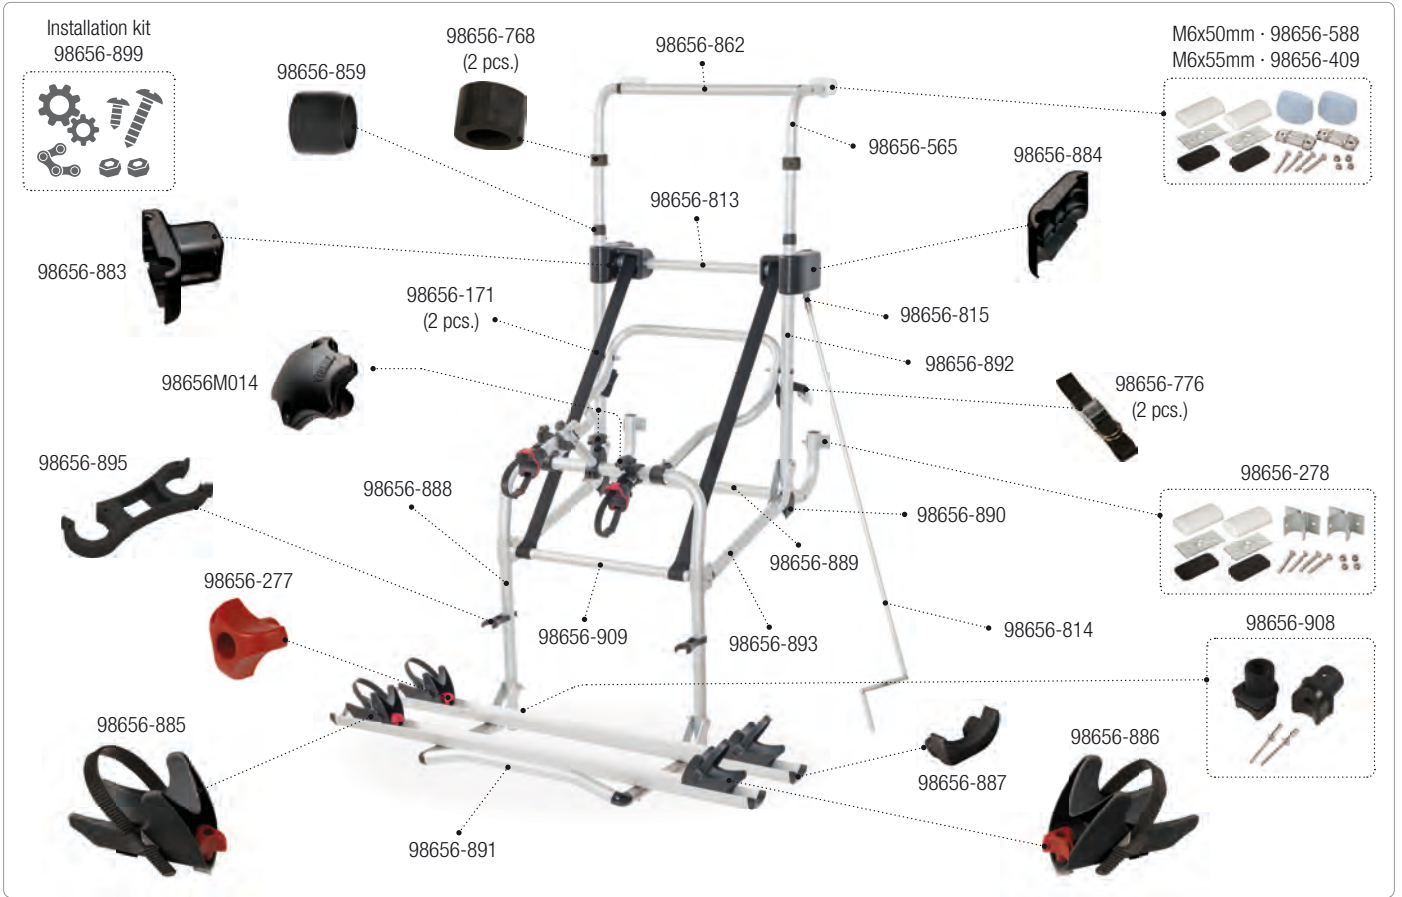

CARRY-BIKE Lift 77 E-Bike

02093D43-