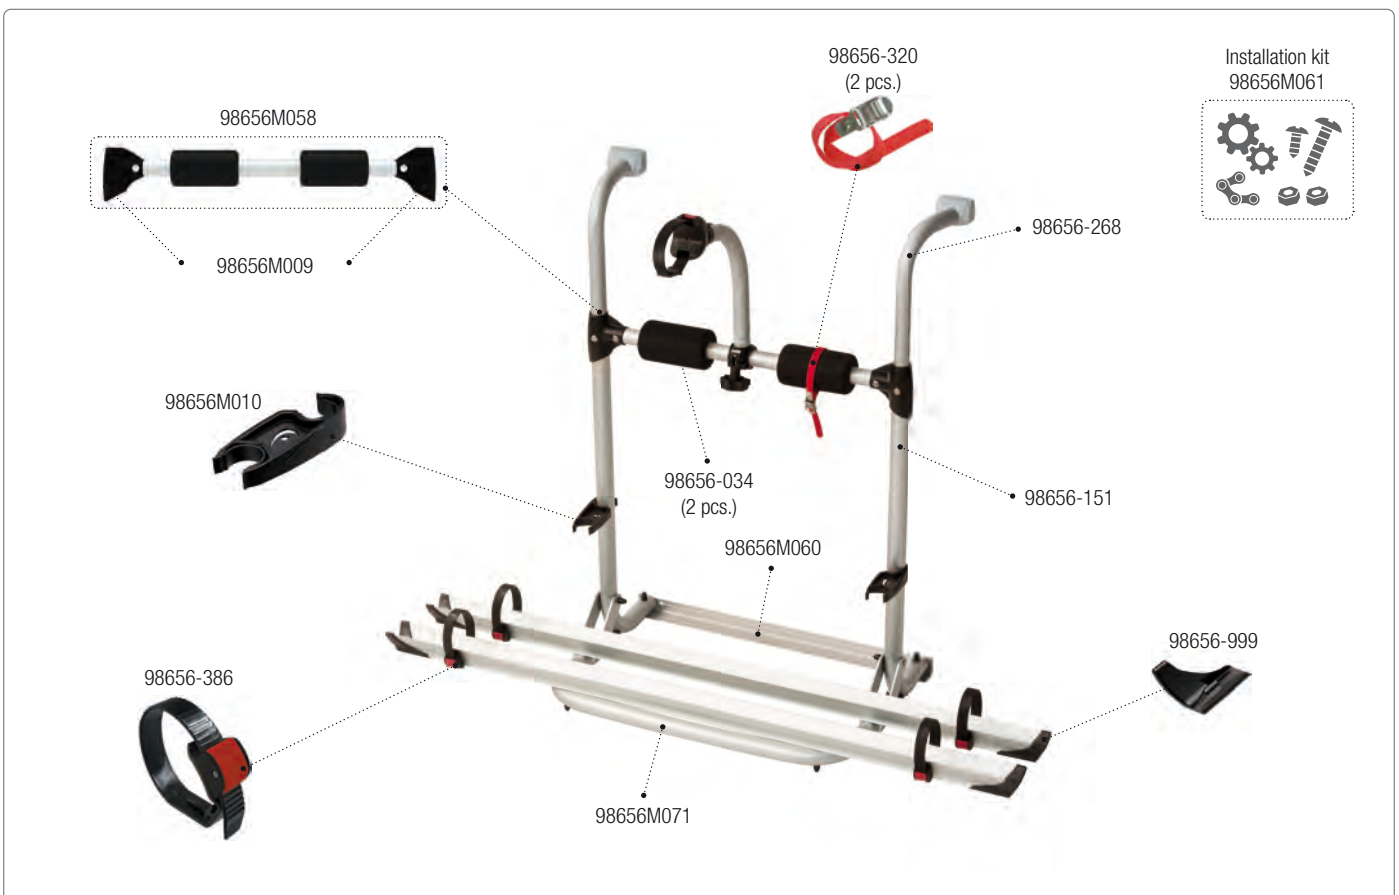

02094-10A [Black] · 02094-10B [Blue]

CARRY-BIKE Pro C

02093-18- [Red] · 02093-18C [Black] · 02093-18B [Blue]

CARRY-BIKE UL

02093B86A [Black] · 02093B86B [Blue] · 02093B86G [Grey]

CARRY-BIKE UL

02093A86- [Red] · 02093A86B [Blue] · 02093A86G [Grey] · Version 2015