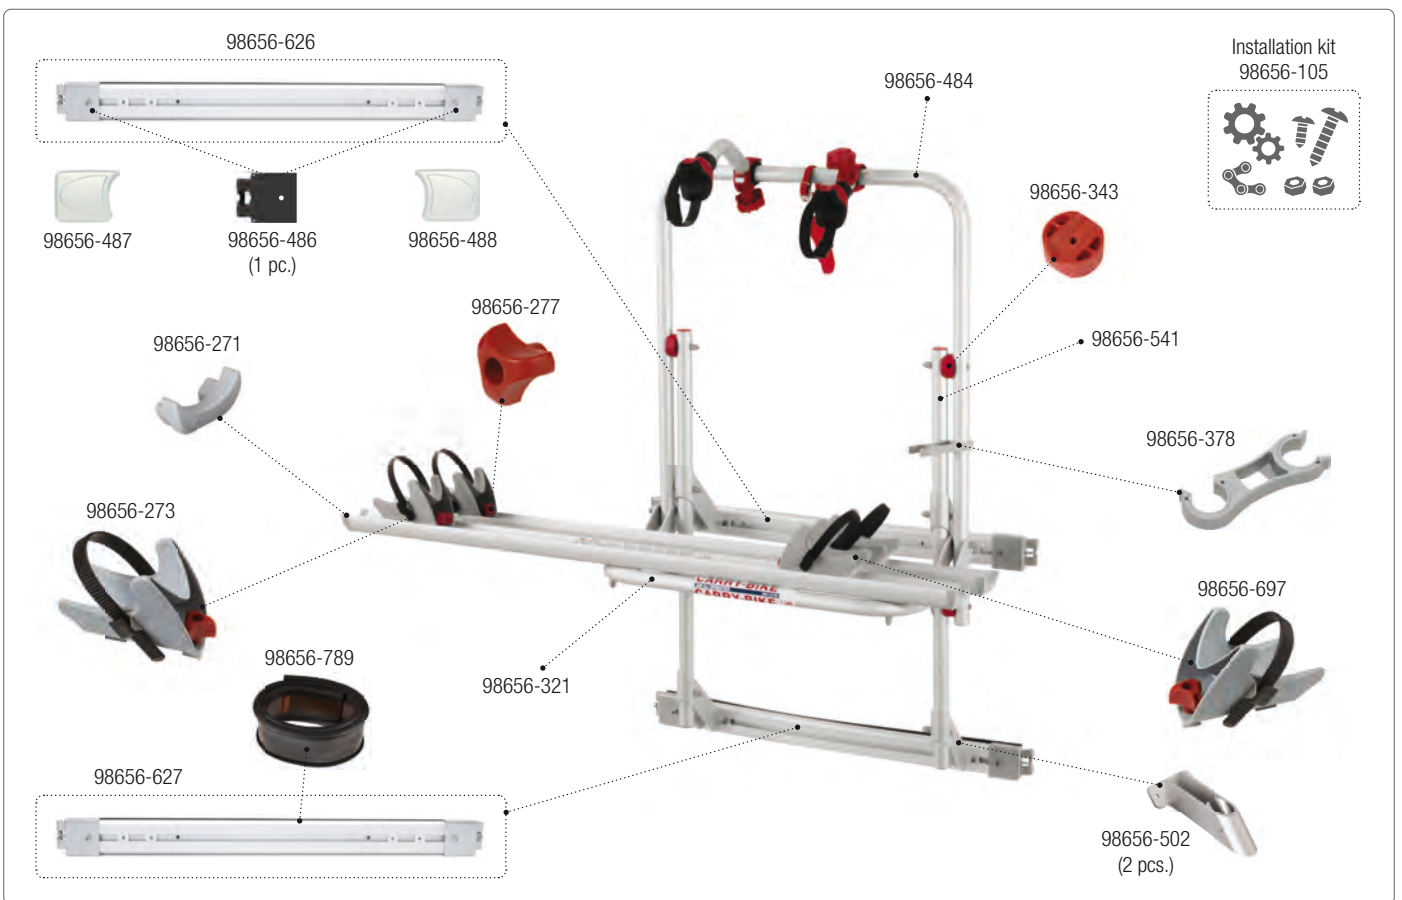

CARRY-BIKE Ford Transit

02093A60A

Bike-Block Pro

04133(X)01-

Bike-Block Pro S

07215(X)01-

Kit Upgrade E-Bike

98656M137