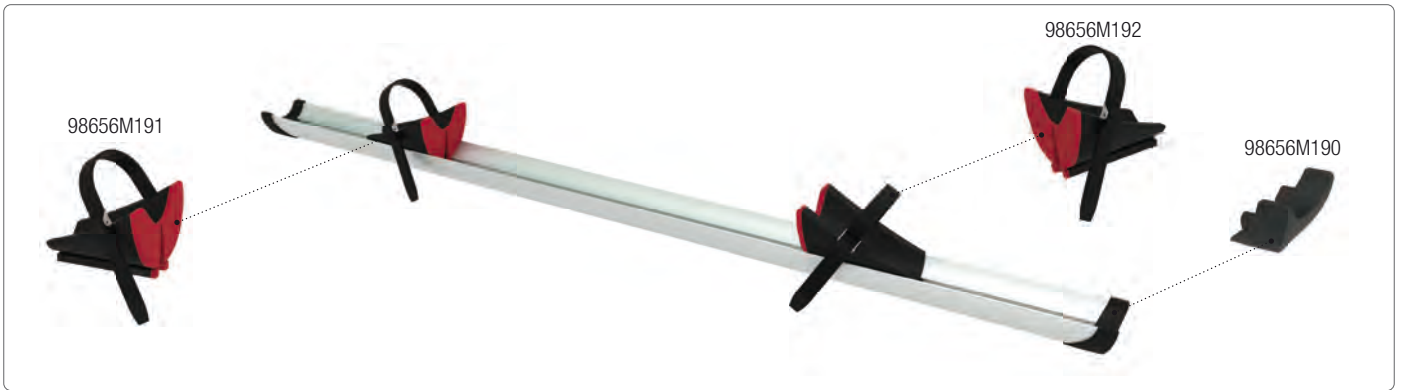

98656-095

Rail Strip Pro

98656M288

Rail Premium / XL

98656M131 [Black] · 98656M150 [D. B.] · 98656M132 [Black] · 98656M153 [D. B.]

Rail Premium S

98656M133 [Black] · 98656M152 [Deep Black]

Rail Premium S Fat Bike