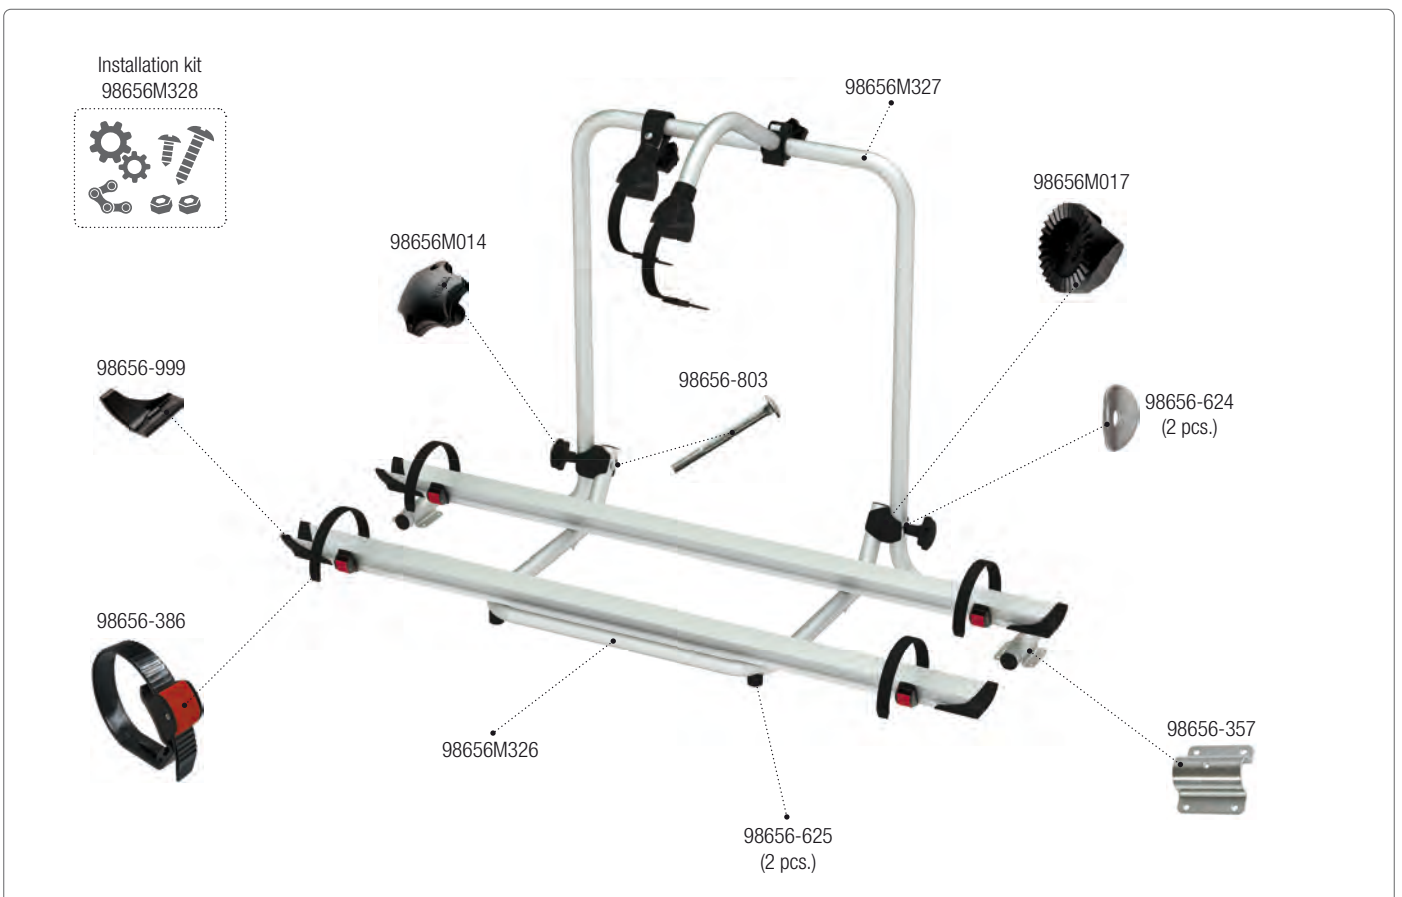

CARRY-BIKE Ford Transit

02093A60A

Bike-Block Pro

04133(X)01-

Bike-Block Pro S

07215(X)01-

Kit Upgrade E-Bike

98656M137