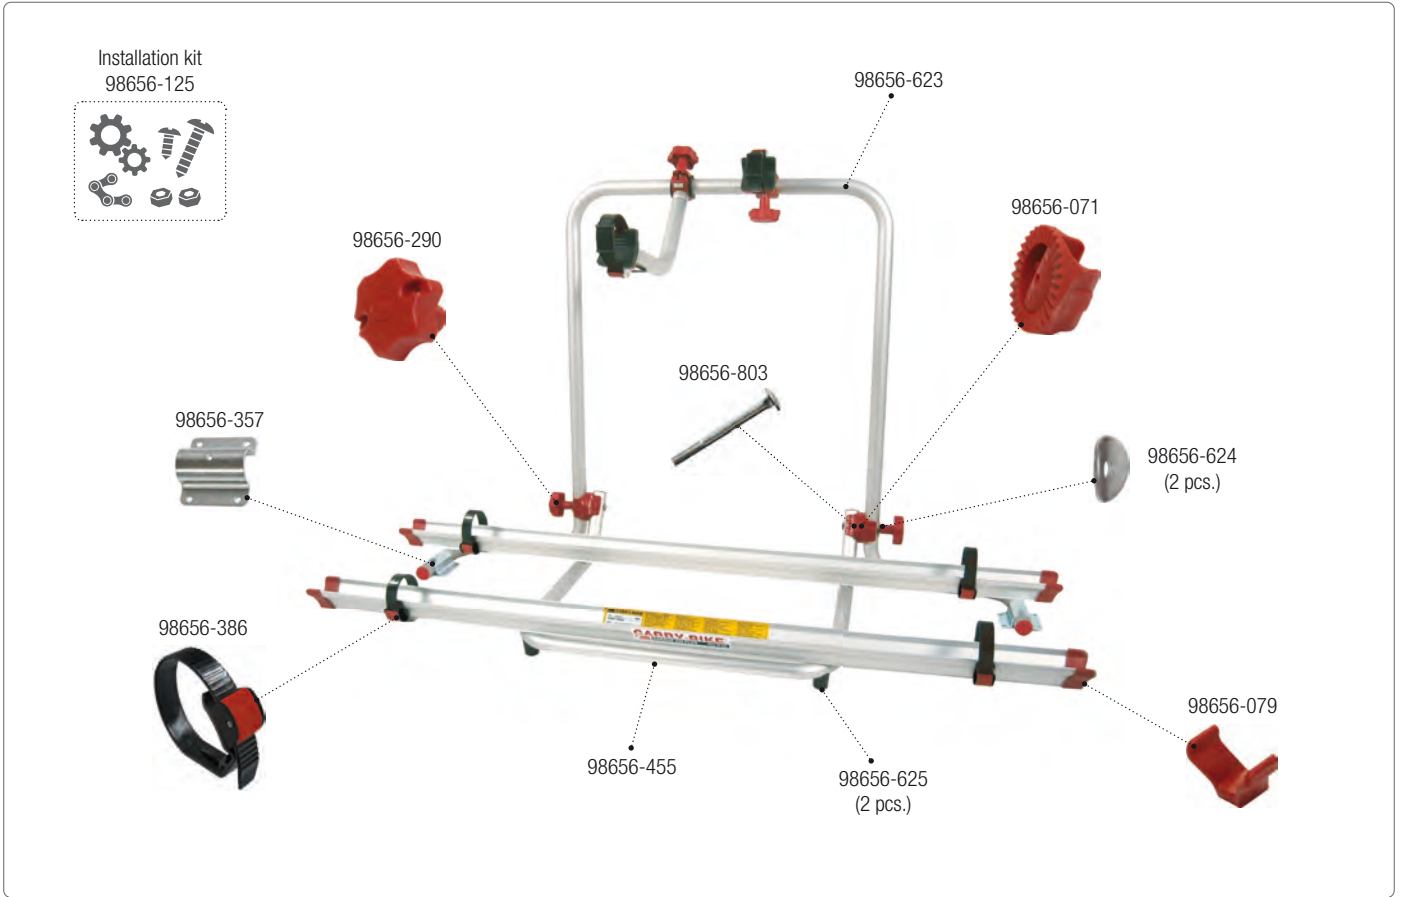

CARRY-BIKE Ford Transit

02093A60A

Bike-Block Pro

04133(X)01-

Bike-Block Pro S

07215(X)01-

Kit Upgrade E-Bike

98656M137