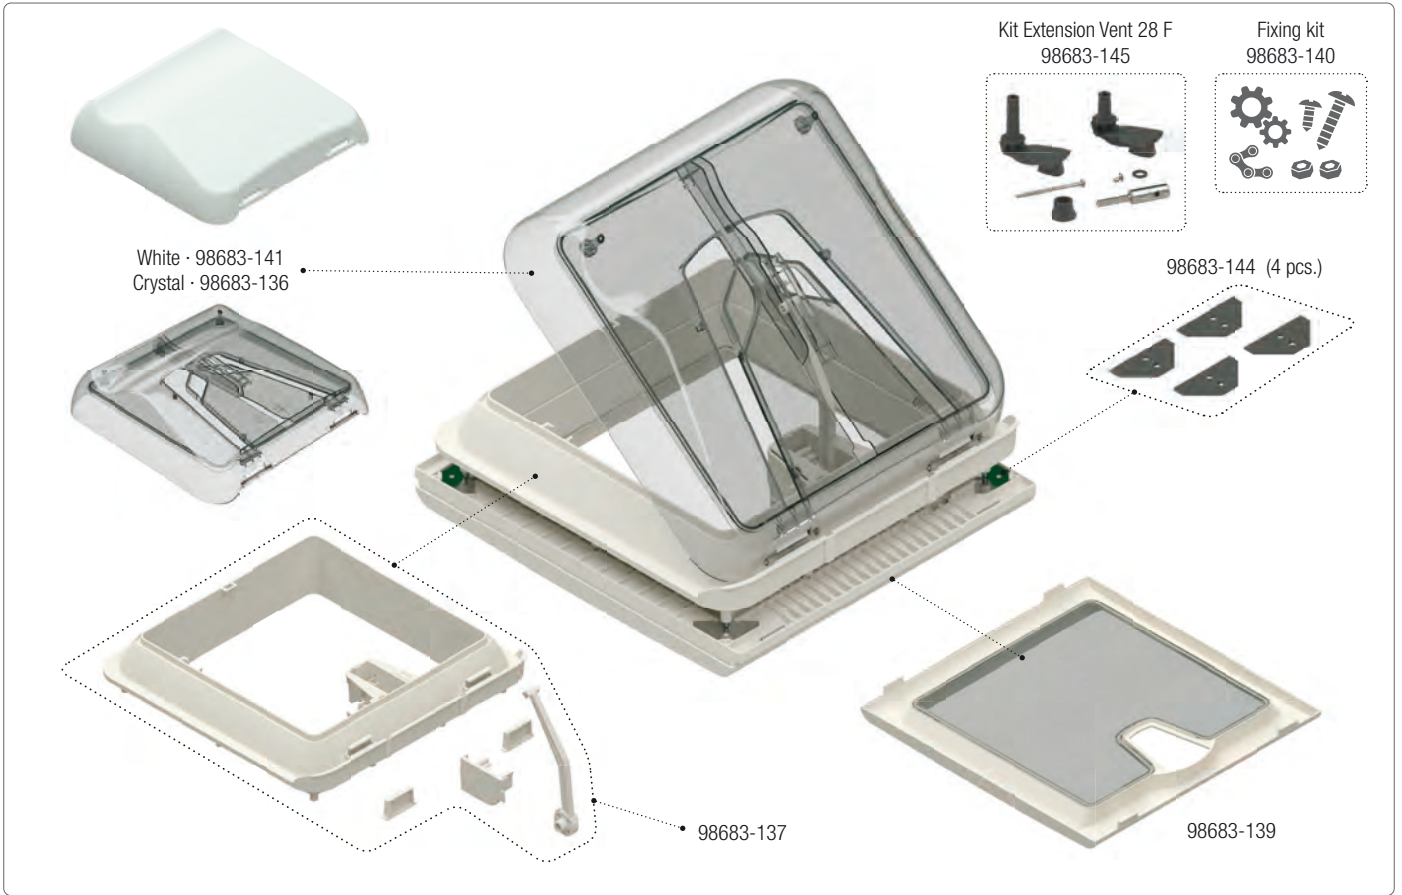

98656M380 (2 pcs.)

Self-adhesive
Protection Kit

98656M145

Screw covers M5

Black · 98656M082 (10 pcs.)

Grey · 98656-672 (10 pcs.)

Vent 28 F

07902-01- · 07902-01B