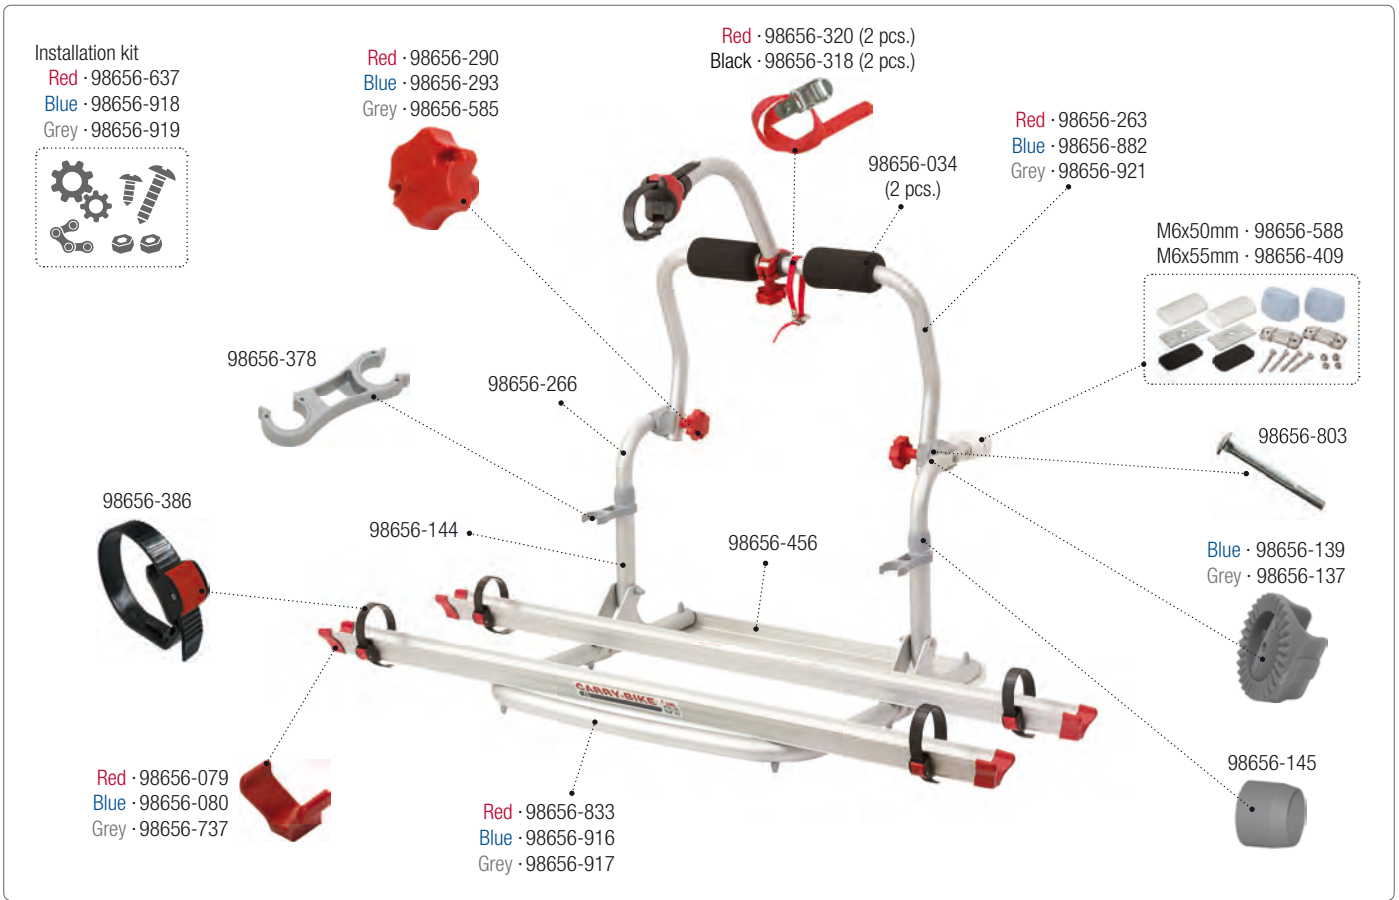

CARRY-BIKE CL

02093A87- [Red] · 02093A87B [Blue] · 02093A87G [Grey] Version 2015