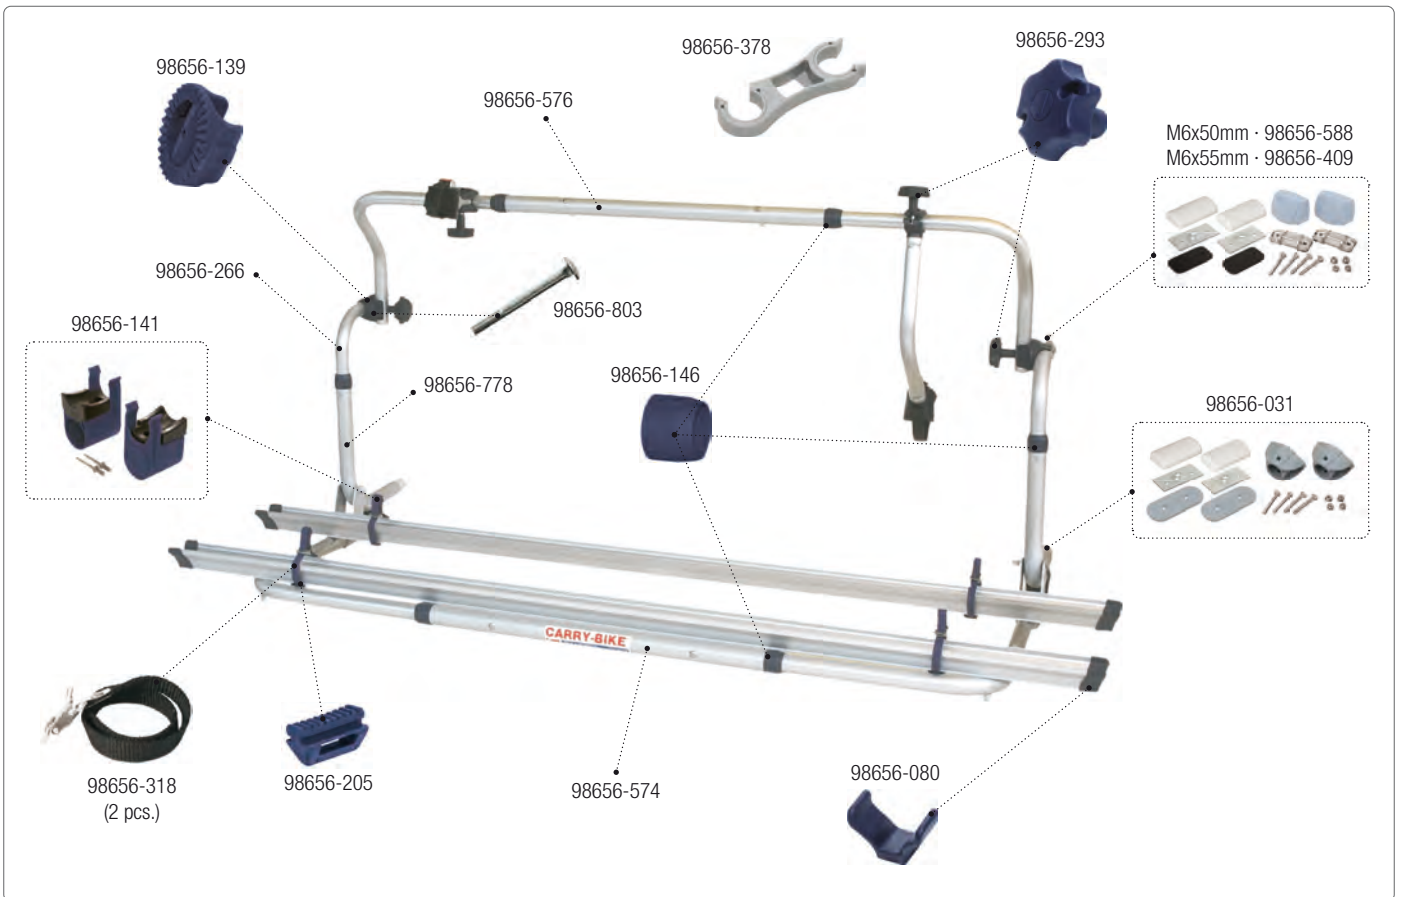

CARRY-BIKE Lift 77 E-Bike

02093D43-

CARRY-BIKE Lift 77 E-Bike

02093C43-

CARRY-BIKE Caravan XL A Pro 02093B91A [Black] · 02093B91B [Blue] · 02093C91A [Deep Black]

CARRY-BIKE Caravan XL A Pro 02093A91- [Red] · 02093A91A [Black] · 02093A91B [Blue]