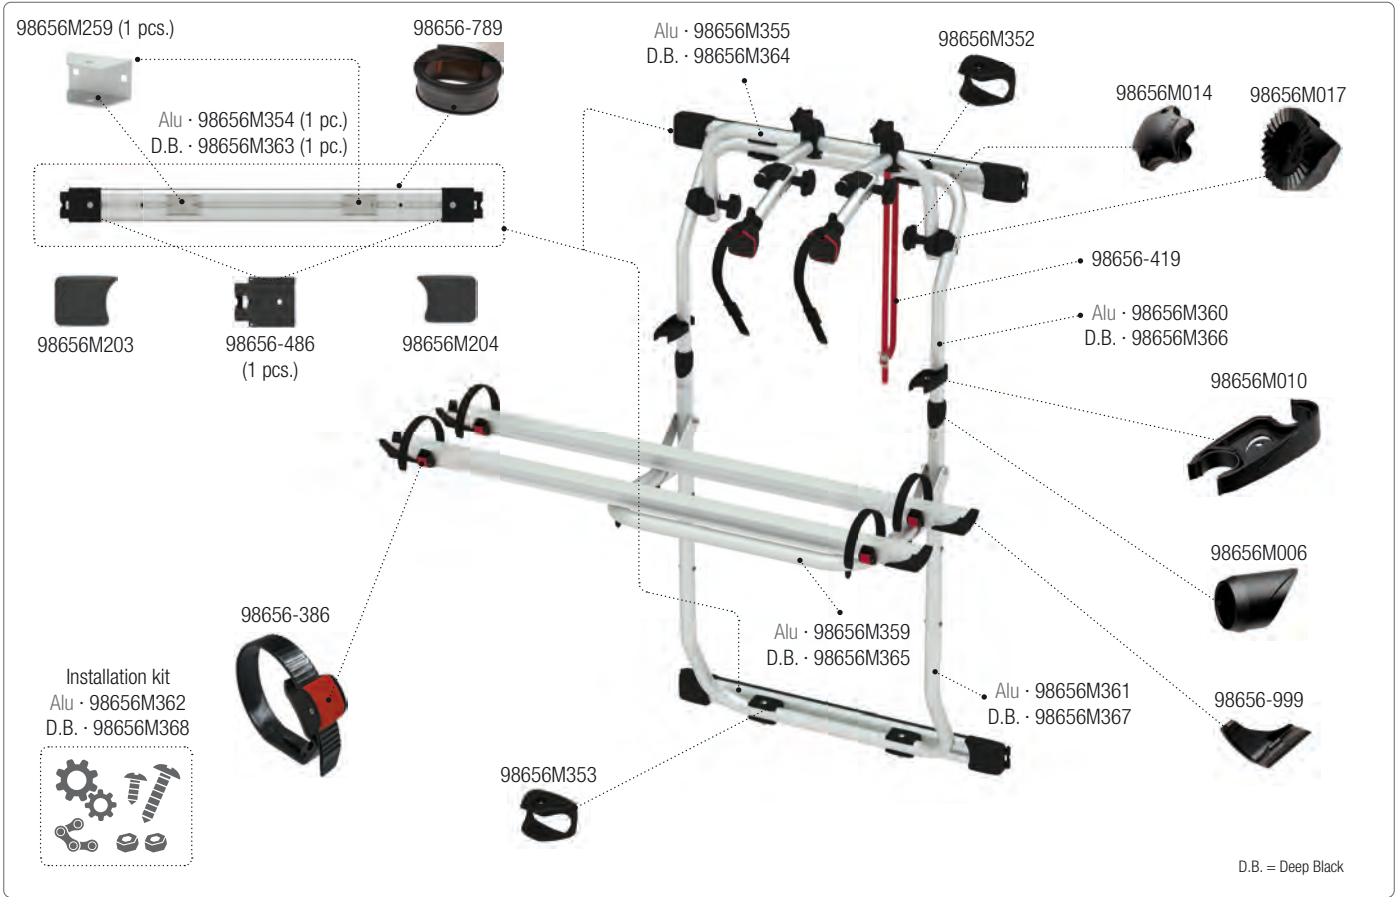

CARRY-BIKE Ford Transit

02093A60A

Bike-Block Pro

04133(X)01-

Bike-Block Pro S

07215(X)01-

Kit Upgrade E-Bike

98656M137