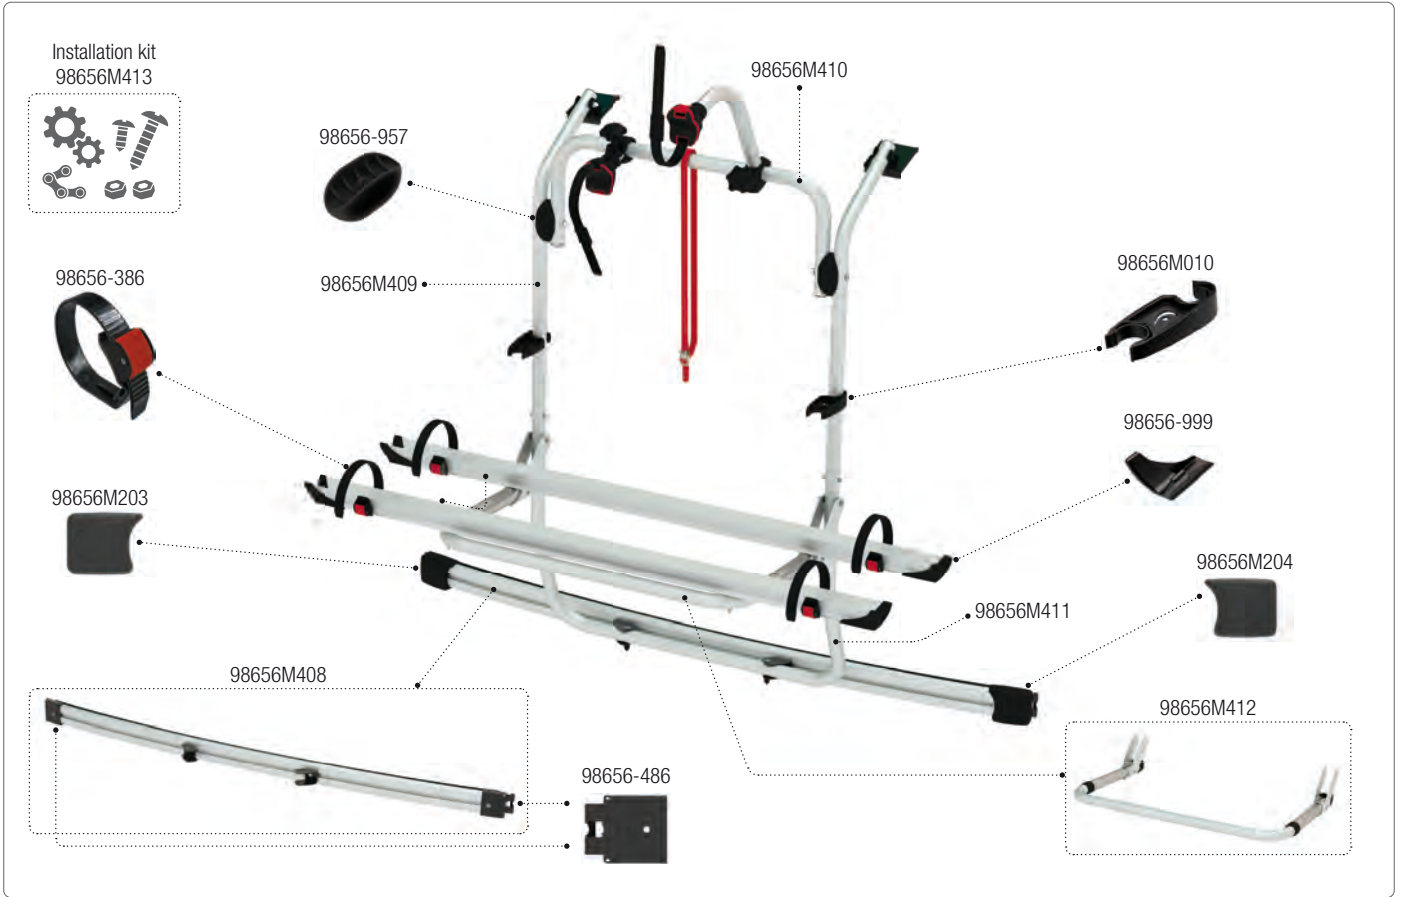

CARRY-BIKE Ford Transit

02093A60A

Bike-Block Pro

04133(X)01-

Bike-Block Pro S

07215(X)01-

Kit Upgrade E-Bike

98656M137