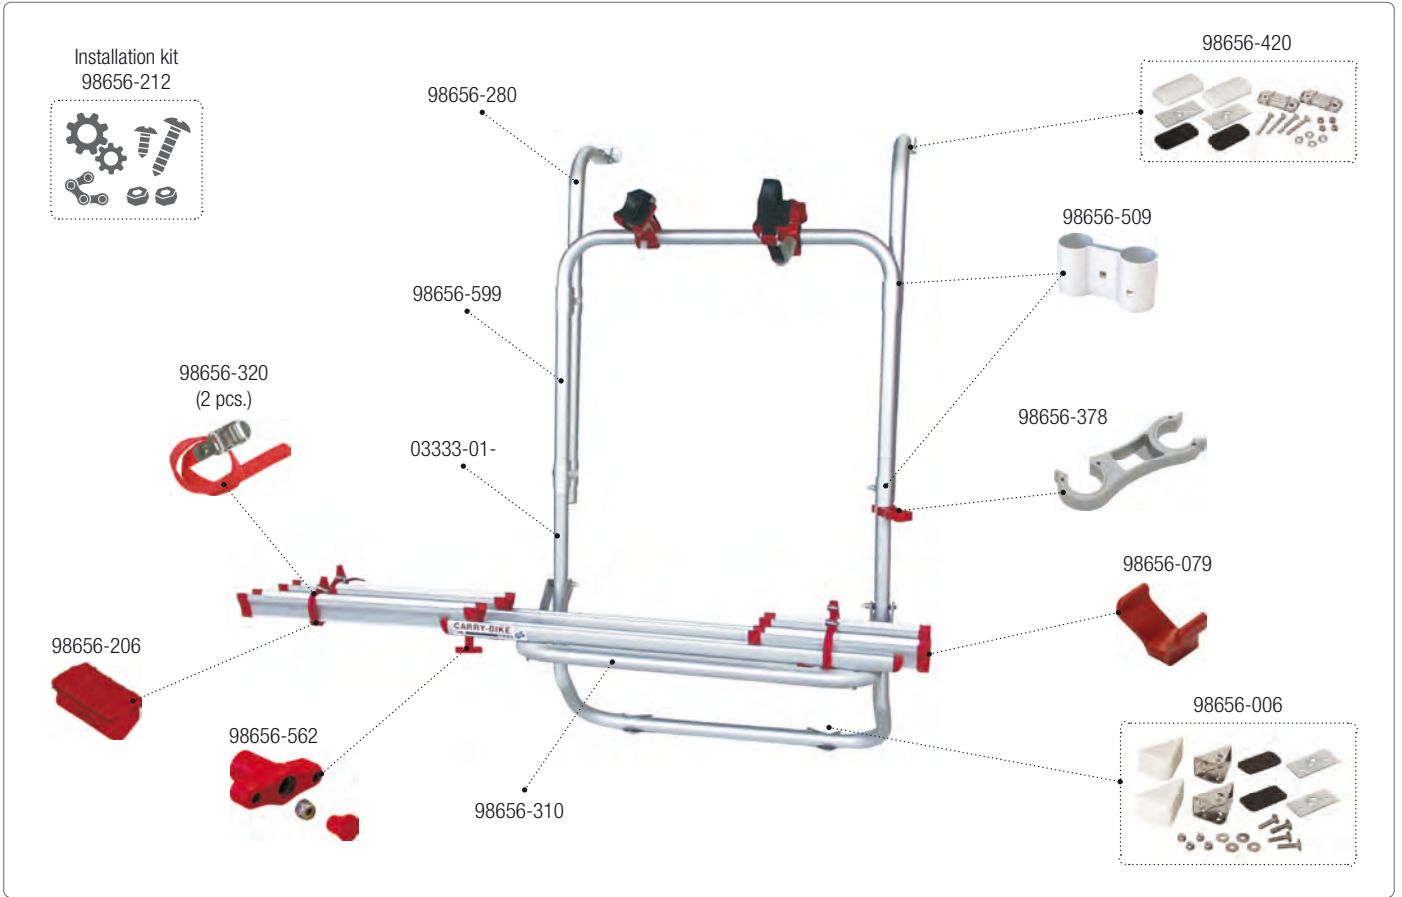

CARRY-BIKE Ford Transit

02093A60A

Bike-Block Pro

04133(X)01-

Bike-Block Pro S

07215(X)01-

Kit Upgrade E-Bike

98656M137