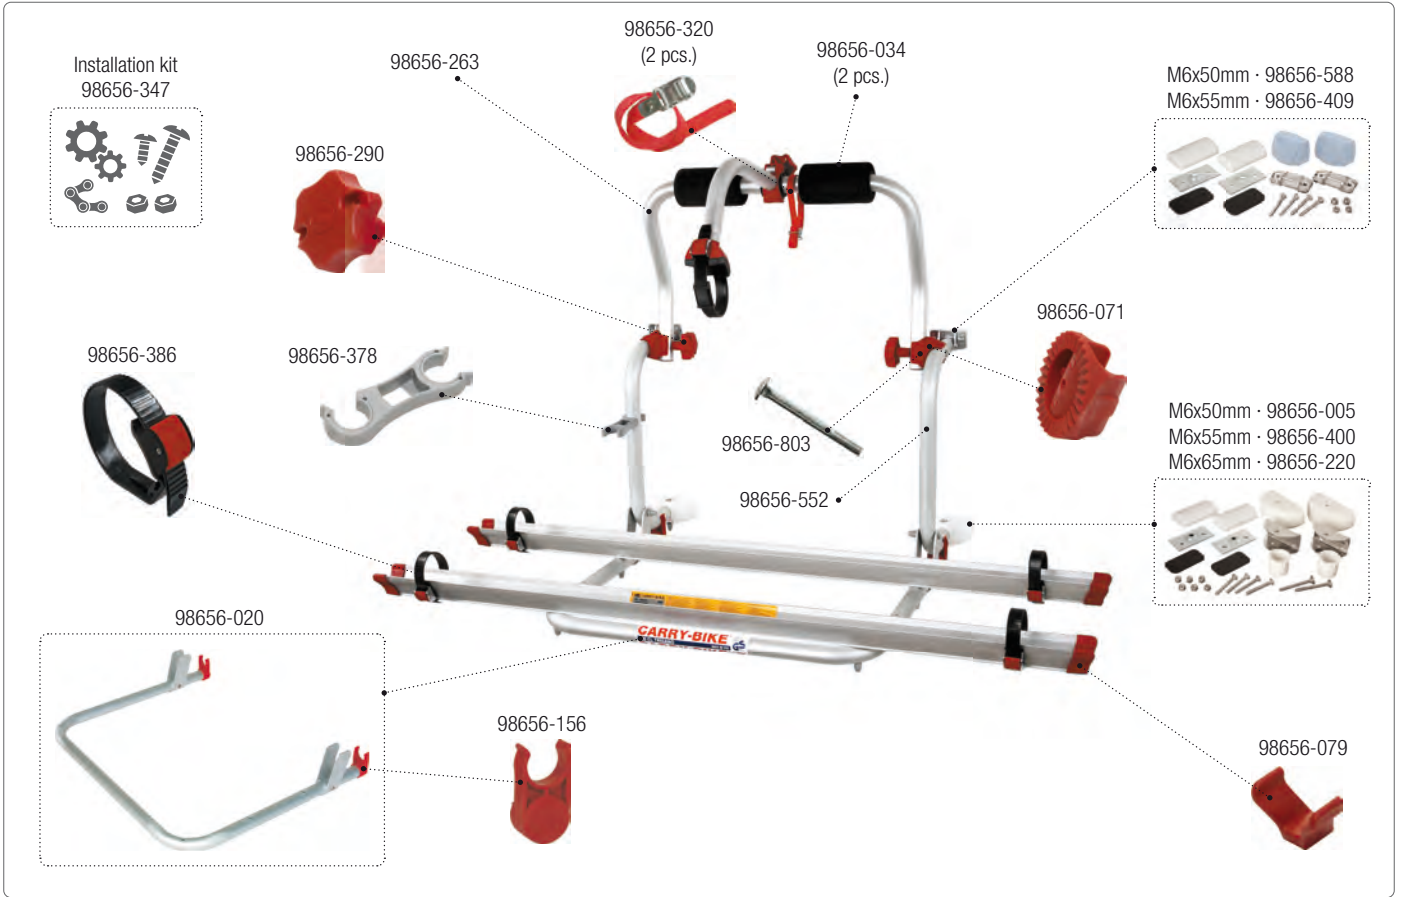

CARRY-BIKE Lift 77 E-Bike

02093D43-

CARRY-BIKE Lift 77 E-Bike

02093C43-

CARRY-BIKE Caravan XL A Pro 02093B91A [Black] · 02093B91B [Blue] · 02093C91A [Deep Black]

CARRY-BIKE Caravan XL A Pro 02093A91- [Red] · 02093A91A [Black] · 02093A91B [Blue]