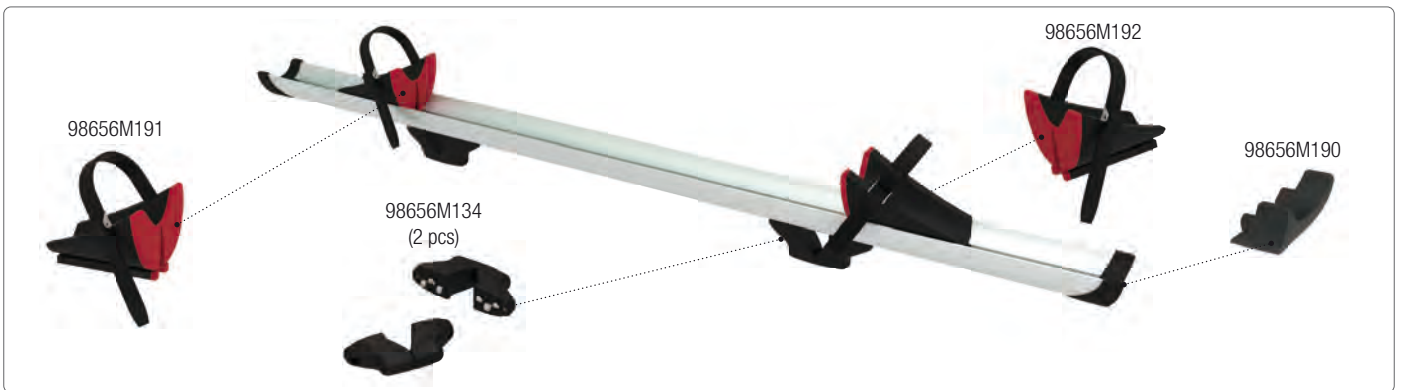

98656-095

Rail Strip Pro

98656M288

Rail Premium / XL

98656M131 [Black] · 98656M150 [D. B.] · 98656M132 [Black] · 98656M153 [D. B.]

Rail Premium S

98656M133 [Black] · 98656M152 [Deep Black]

Rail Premium S Fat Bike