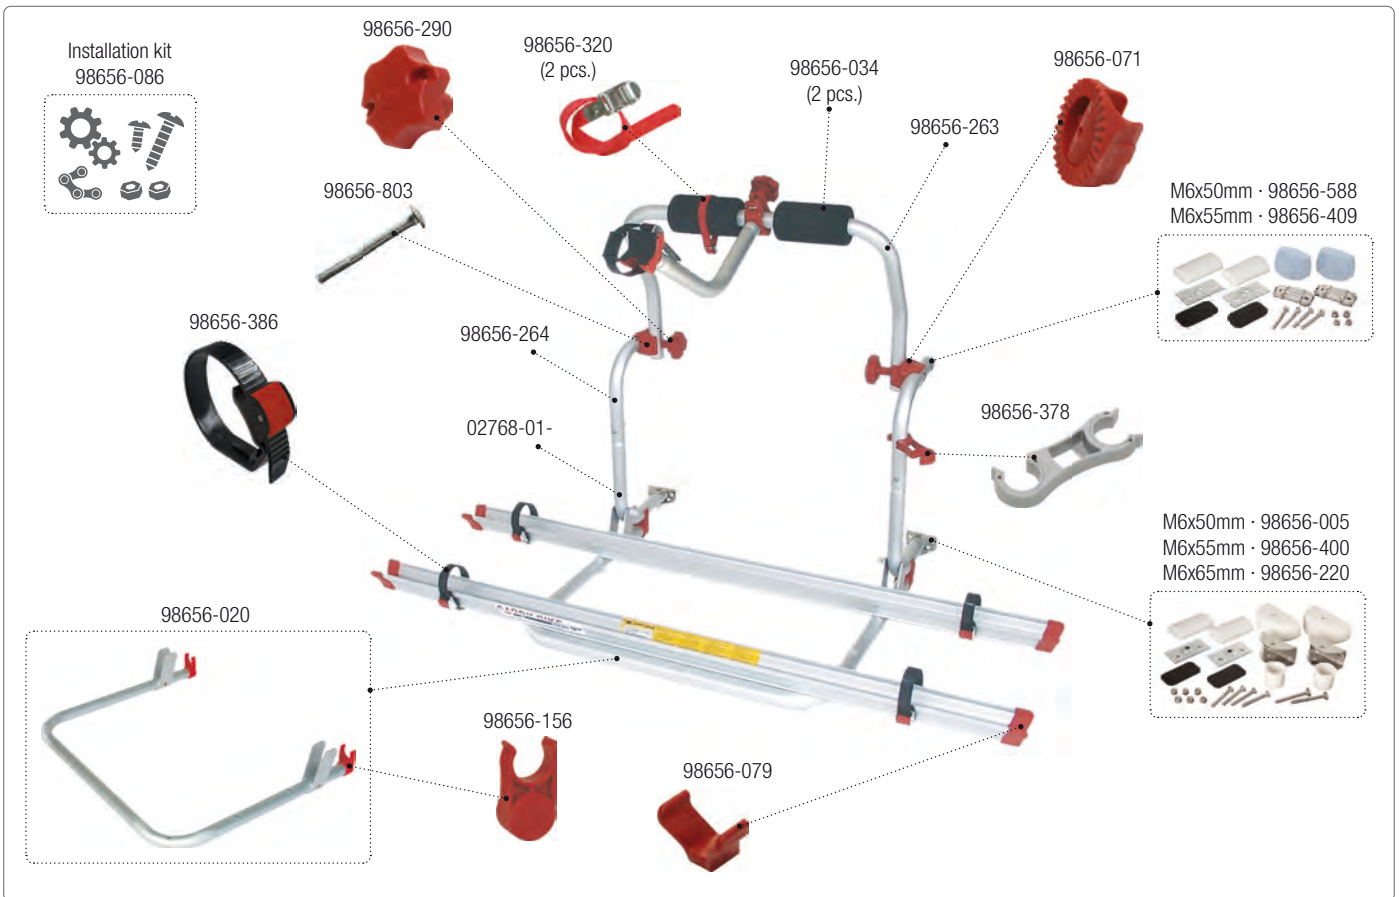

CARRY-BIKE CL

02093A87- [Red] · 02093A87B [Blue] · 02093A87G [Grey] Version 2015

CARRY-BIKE CL

02093-87- Version 2008

CARRY-BIKE Lift 77

02093F43A [Black] · 02093F43B [Blue]

CARRY-BIKE Lift 77

02093B43- [Red] · 02093B43A [Black] · 02093B43B [Blue]