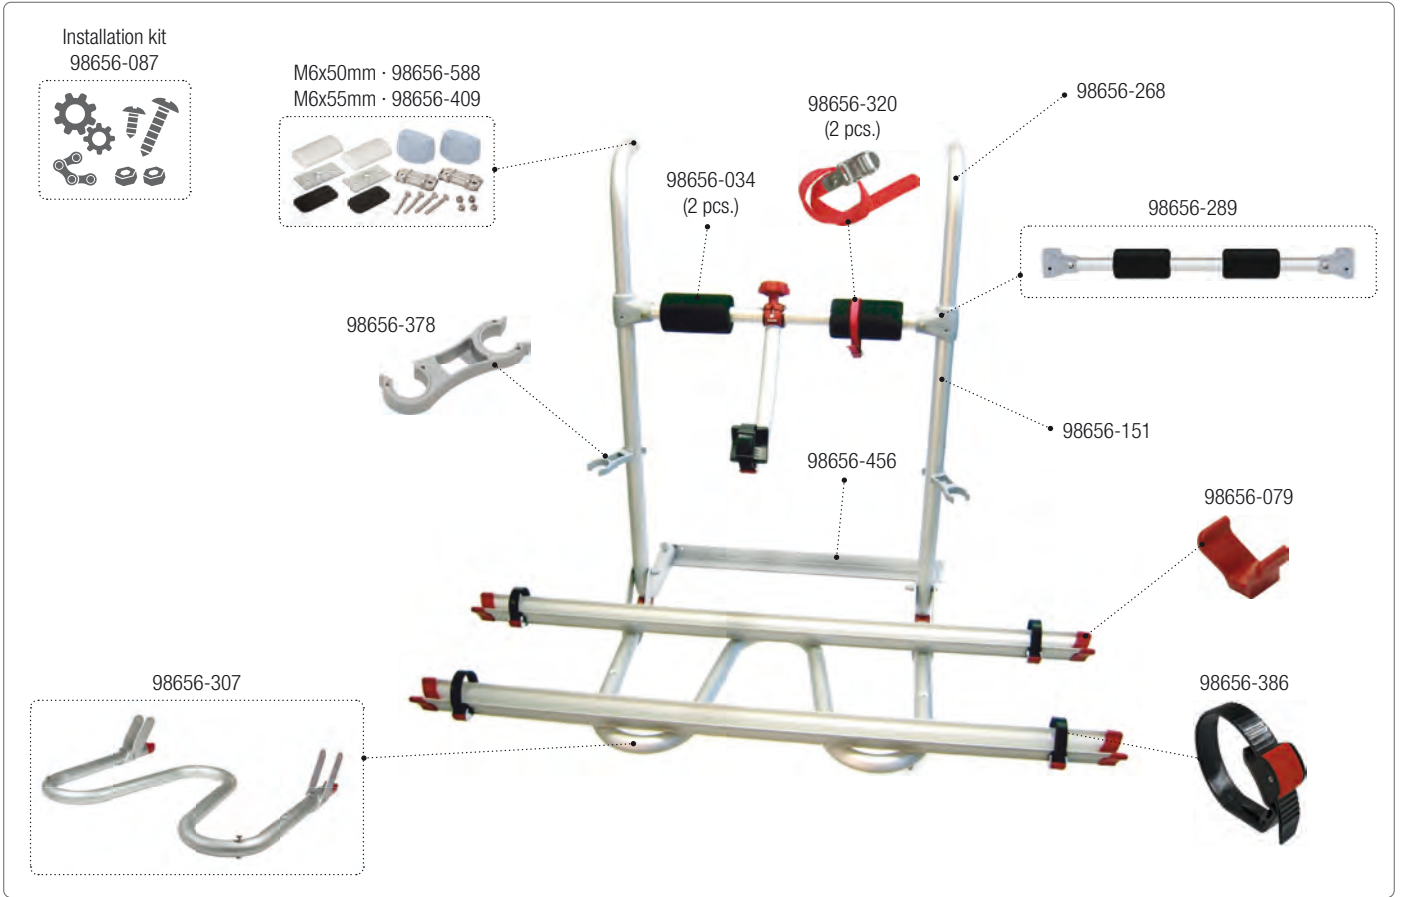

02094-10A [Black] · 02094-10B [Blue]

CARRY-BIKE Pro C

02093-18- [Red] · 02093-18C [Black] · 02093-18B [Blue]

CARRY-BIKE UL

02093B86A [Black] · 02093B86B [Blue] · 02093B86G [Grey]

CARRY-BIKE UL

02093A86- [Red] · 02093A86B [Blue] · 02093A86G [Grey] · Version 2015