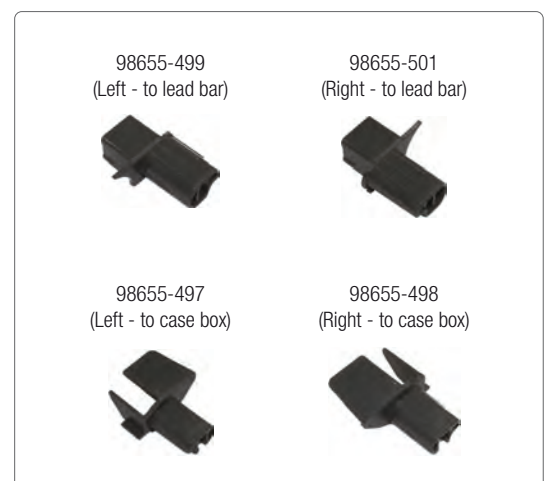

98655-347 (10 pcs.)

98655-348 (10 pcs.)

Rafter L

Rafter / Rafter Pro

Common Parts

Crank Handle

Common Parts

Tie Down S

Side W / Side W Pro / Sun View Side

Skirting Motorhome

Clip System Adapters

CARRY-BIKE Pro M

02094-11A [Black] · 02094-11B [Blue]

CARRY-BIKE Pro M

02094-03- [Red] · 02094-03C [Black]

CARRY-BIKE Pro C