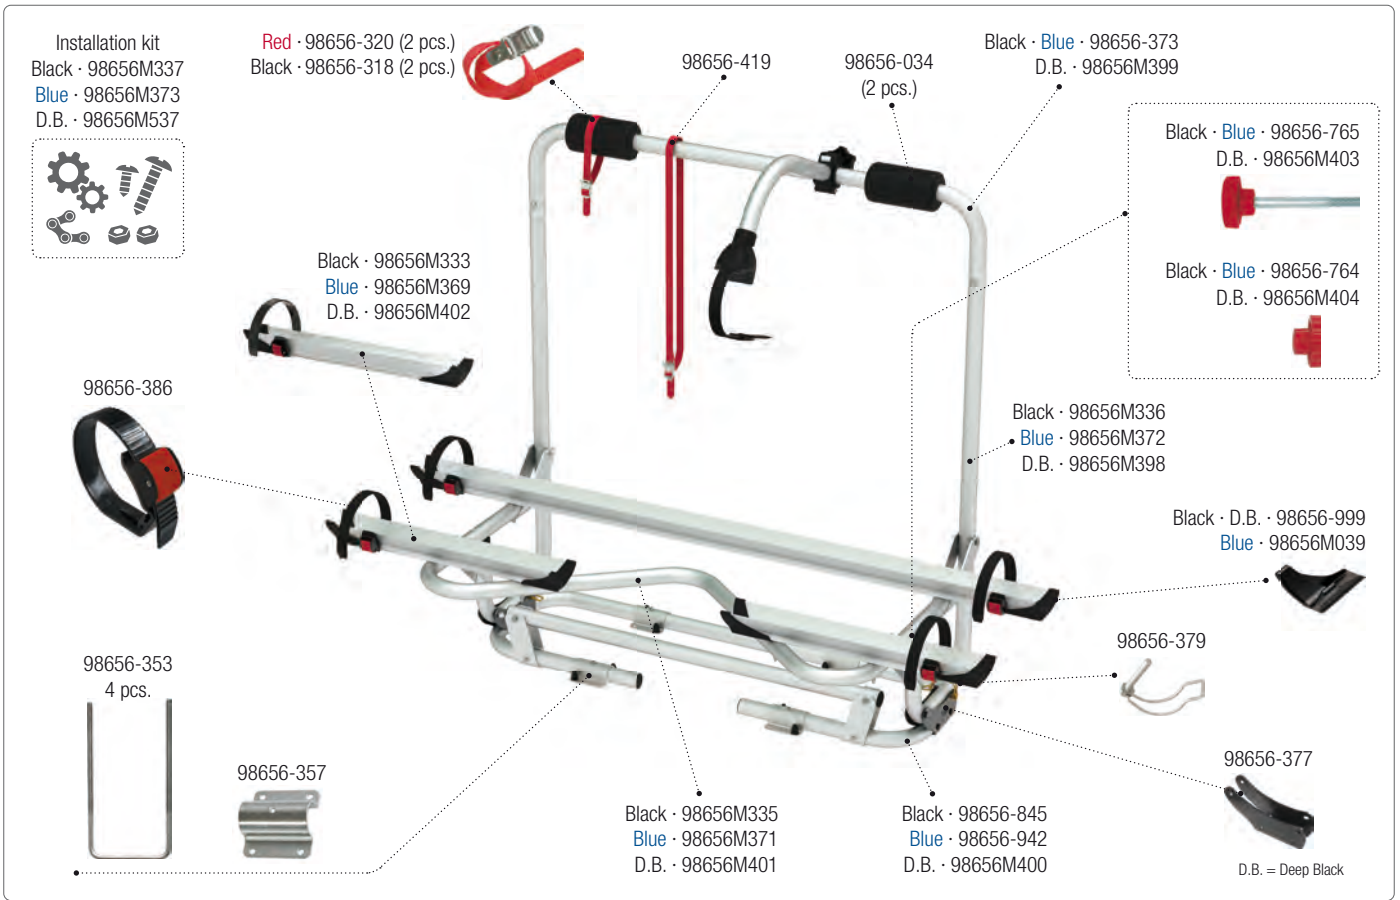

CARRY-BIKE Lift 77 E-Bike

02093D43-

CARRY-BIKE Lift 77 E-Bike

02093C43-

CARRY-BIKE Caravan XL A Pro 02093B91A [Black] · 02093B91B [Blue] · 02093C91A [Deep Black]

CARRY-BIKE Caravan XL A Pro 02093A91- [Red] · 02093A91A [Black] · 02093A91B [Blue]