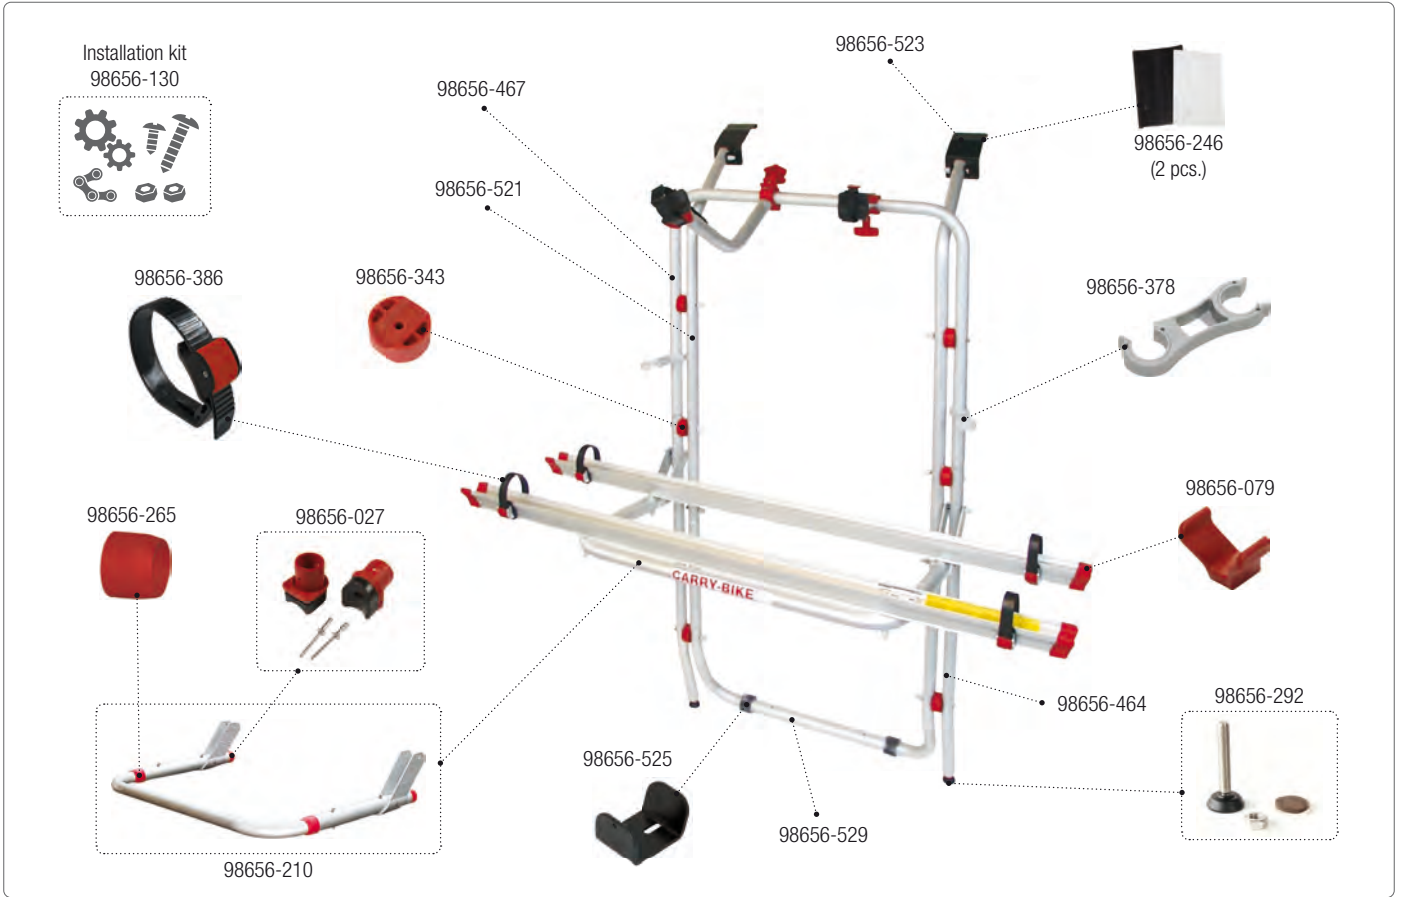

CARRY-BIKE Mercedes V Class Lift E-Bike

02094A15A

CARRY-BIKE Mercedes V Class Lift E-Bike

02094-15A

CARRY-BIKE Mercedes Viano

02093B75A

CARRY-BIKE Opel Vivaro / Renault Trafic

02093-72- [Red] · 02093-72A [Black] · 02093A72-