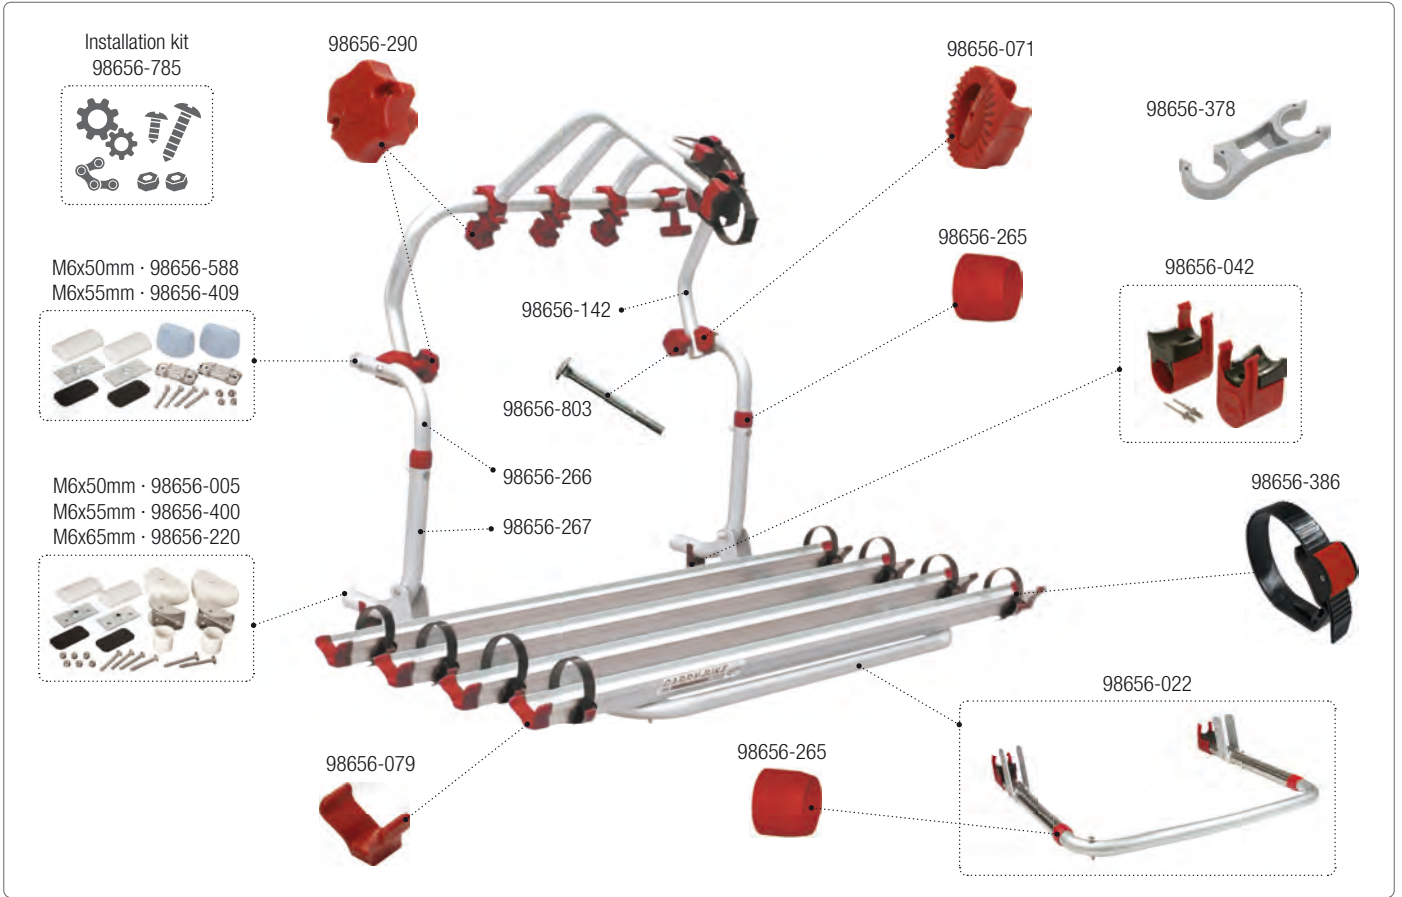

CARRY-BIKE Lift 77 E-Bike

02093D43-

CARRY-BIKE Lift 77 E-Bike

02093C43-

CARRY-BIKE Caravan XL A Pro 02093B91A [Black] · 02093B91B [Blue] · 02093C91A [Deep Black]

CARRY-BIKE Caravan XL A Pro 02093A91- [Red] · 02093A91A [Black] · 02093A91B [Blue]