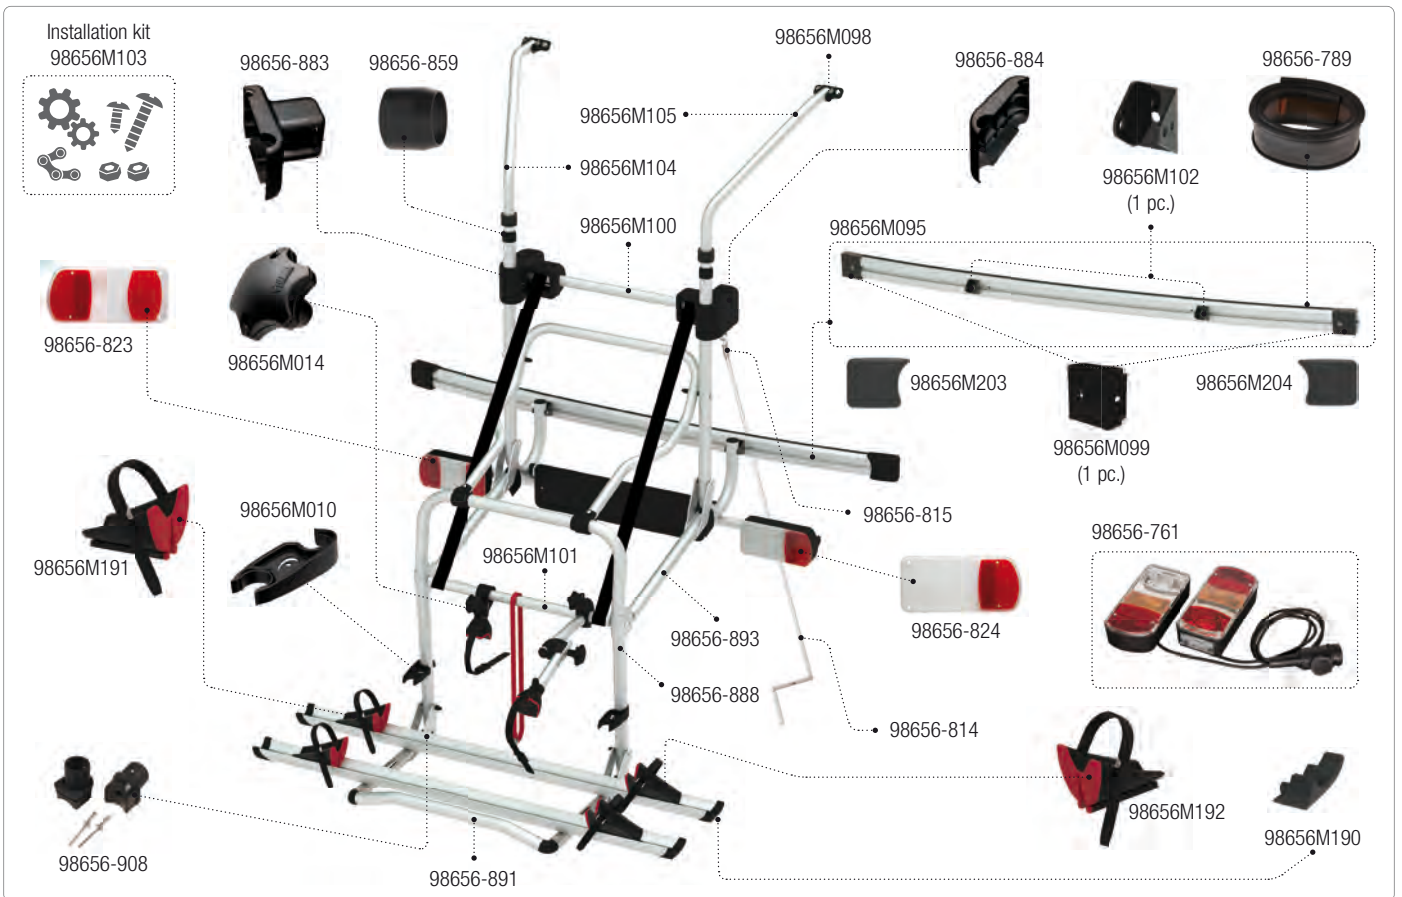

CARRY-BIKE Mercedes V Class Lift E-Bike

02094A15A