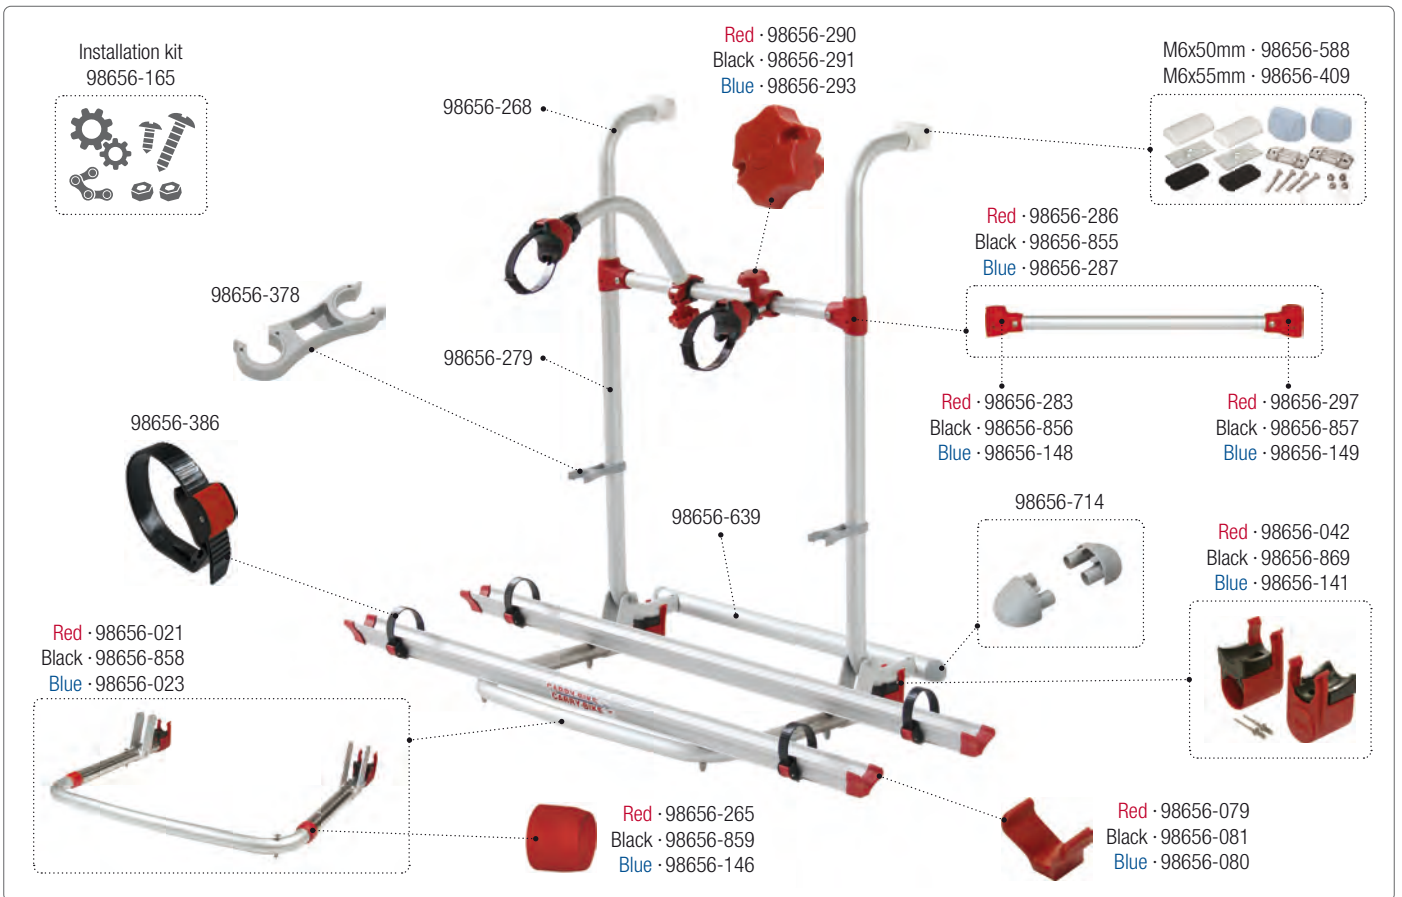

Side W / Side W Pro / Sun View Side

Skirting Motorhome

Clip System Adapters

CARRY-BIKE Pro M

02094-11A [Black] · 02094-11B [Blue]

CARRY-BIKE Pro M

02094-03- [Red] · 02094-03C [Black]

CARRY-BIKE Pro C