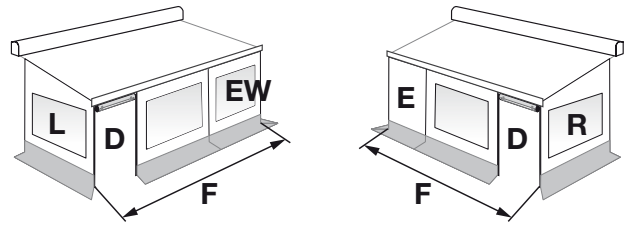

Privacy Room F45

Privacy Room Code	Description	Front Panel (F)	Front Panel (E) 50 cm	Front Panel (E) 100 cm	Front Panel (E) 150 cm	Front Panel (EW) 200 cm	Side Panel Right (R)	Side Panel Left (L)	Door (D)
05920-02-	Privacy Room 250 Van H180-220	98655-796					98655-800	98655-798	98655-802
05920-03-	Privacy Room 300 Van H180-220	98655-797					98655-801	98655-799	
05920-04-	Privacy Room 300 Medium H225-250	98655-789							
05920-05-	Privacy Room 350 Medium H225-250	98655-790	06138-01-						
05920-06-	Privacy Room 400 Medium H225-250	98655-791		06138A01-					
05920-07-	Privacy Room 450 Medium H225-250	98655-803			06138C01-				
05920-08-	Privacy Room 300 Large H251-280	98655-789							
05920-09-	Privacy Room 350 Large H251-280	98655-790	06138-01-						
05920-10-	Privacy Room 400 Large H251-280	98655-791		06138A01-					
05920-11-	Privacy Room 450 Large H251-280	98655-803			06138C01-				
05920-12-	Privacy Room 500 Large H251-280	98655-808				98655-945			
05920-13-	Privacy Room 550 Large H251-280	98655-809	06138-01-			98655-945			
05920-14-	Privacy Room 400 XL H281-330	98655-823		06138A01-					
05920-15-	Privacy Room 450 XL H281-330	98655-824			06138C01-				
05920-16-	Privacy Room 500 XL H281-330	98655-825				98655-945	98655-829	98655-828	98655-830
05920-17-	Privacy Room 550 XL H281-330	98655-826	06138-01-			98655-945			
05920-18-	Privacy Room 260 Ti VW T5 H180-220	98655-822					98655-800	98655-798	98655-802

Kit Fast Clip 2.0

Ext. 250 · 98661-010
Ext. 200 · 98661-009

standard for F45
98655-897

for F45 L
F45Ti L
98655-898

for F45i 250-300
F45Ti 250-300
98655-900

for F70
98661-002

for Privacy O
98655-901

98655A484
(2 pcs.)

98655-631
(4 pcs.)

98655-943
(Side · cm 195)

98655-349
(10 pcs.)

98655-346
(10 pcs.)

98655-347
(10 pcs.)

98655-006
(20 pcs.)