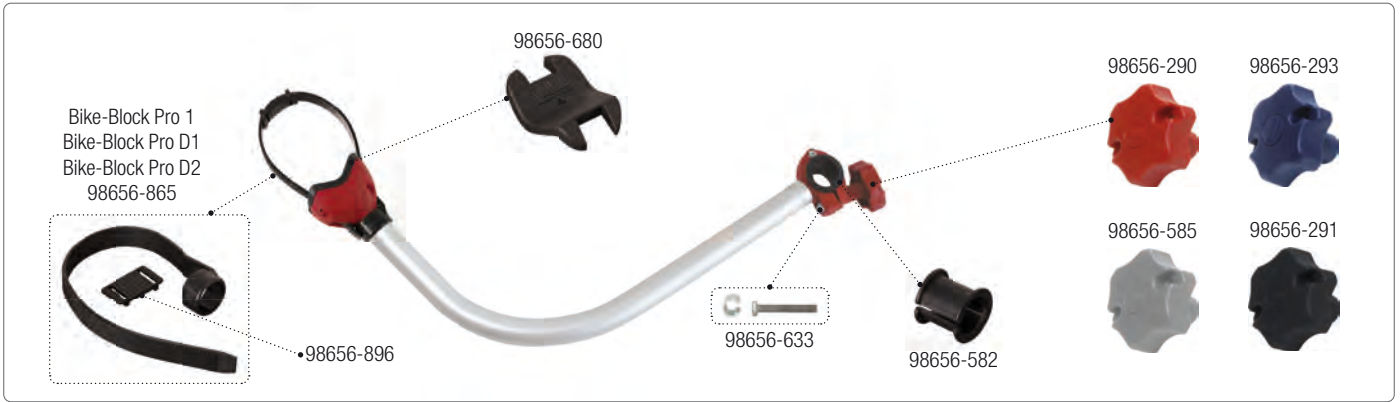

CARRY-BIKE Ford Transit

02093A60A

Bike-Block Pro

04133(X)01-

Bike-Block Pro S

07215(X)01-

Kit Upgrade E-Bike

98656M137