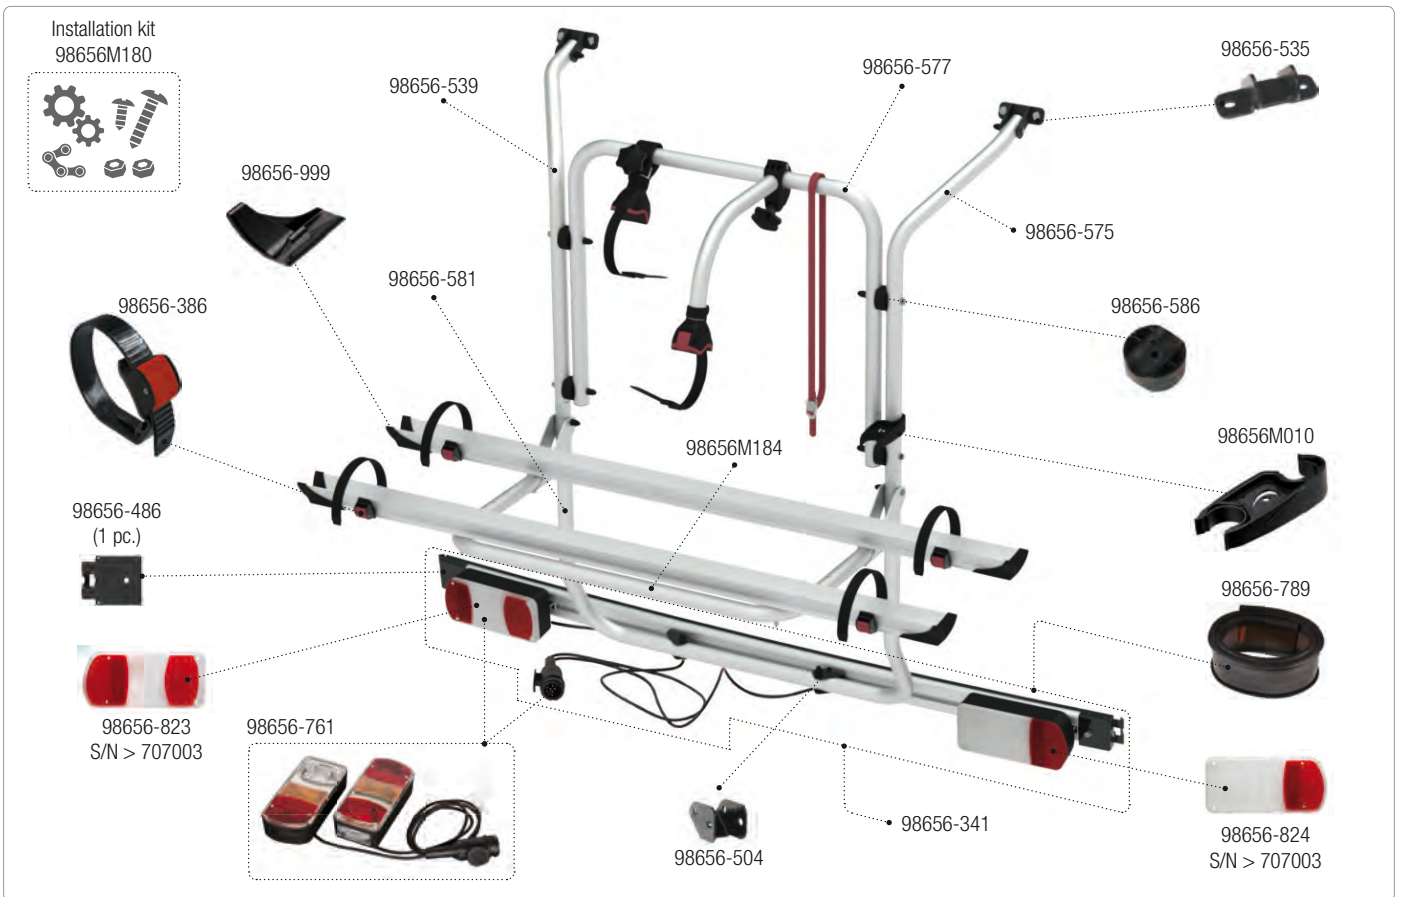

CARRY-BIKE Mercedes V Class Lift E-Bike

02094A15A

CARRY-BIKE Mercedes V Class Lift E-Bike

02094-15A

CARRY-BIKE Mercedes Viano

02093B75A

CARRY-BIKE Opel Vivaro / Renault Trafic

02093-72- [Red] · 02093-72A [Black] · 02093A72-