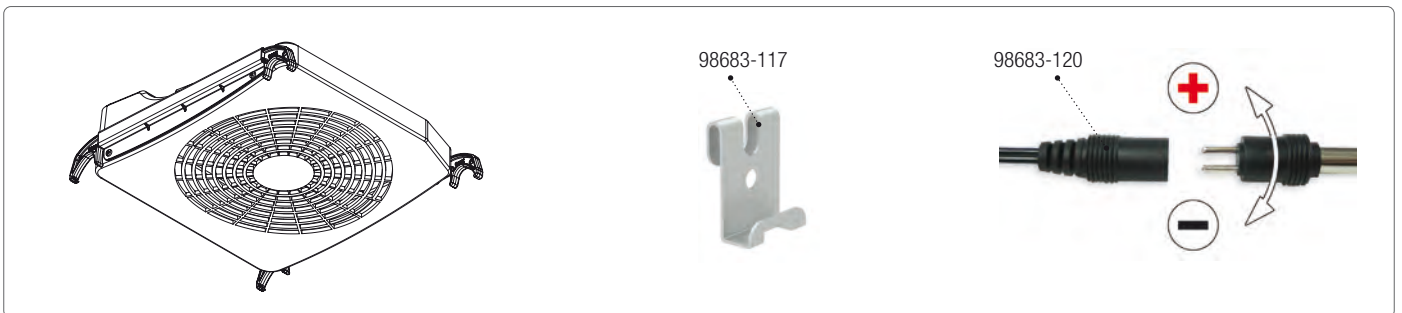

Turbo-Kit

98683-059