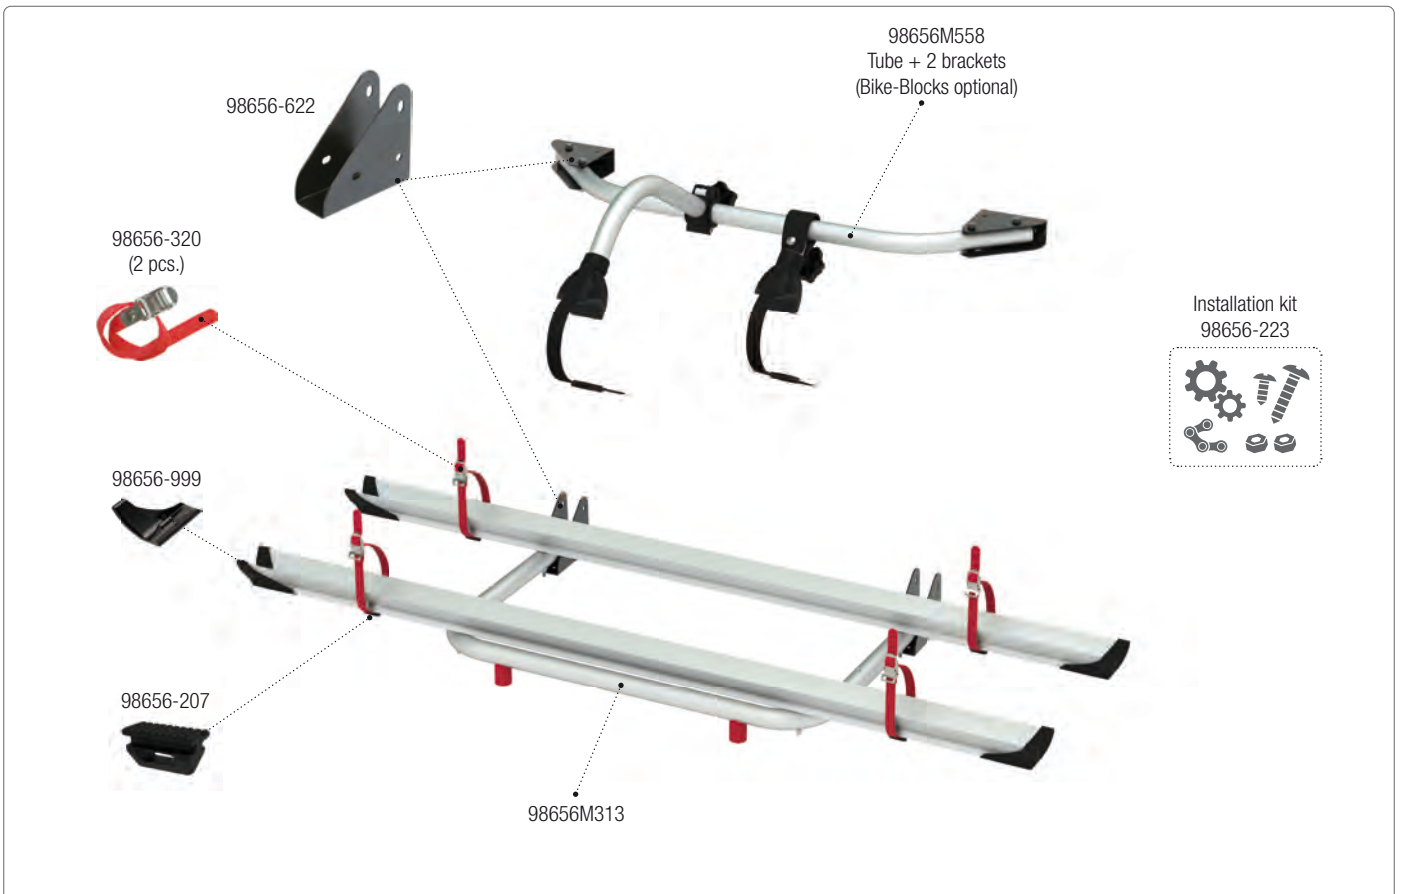

CARRY-BIKE Ford Transit

02093A60A

Bike-Block Pro

04133(X)01-

Bike-Block Pro S

07215(X)01-

Kit Upgrade E-Bike

98656M137