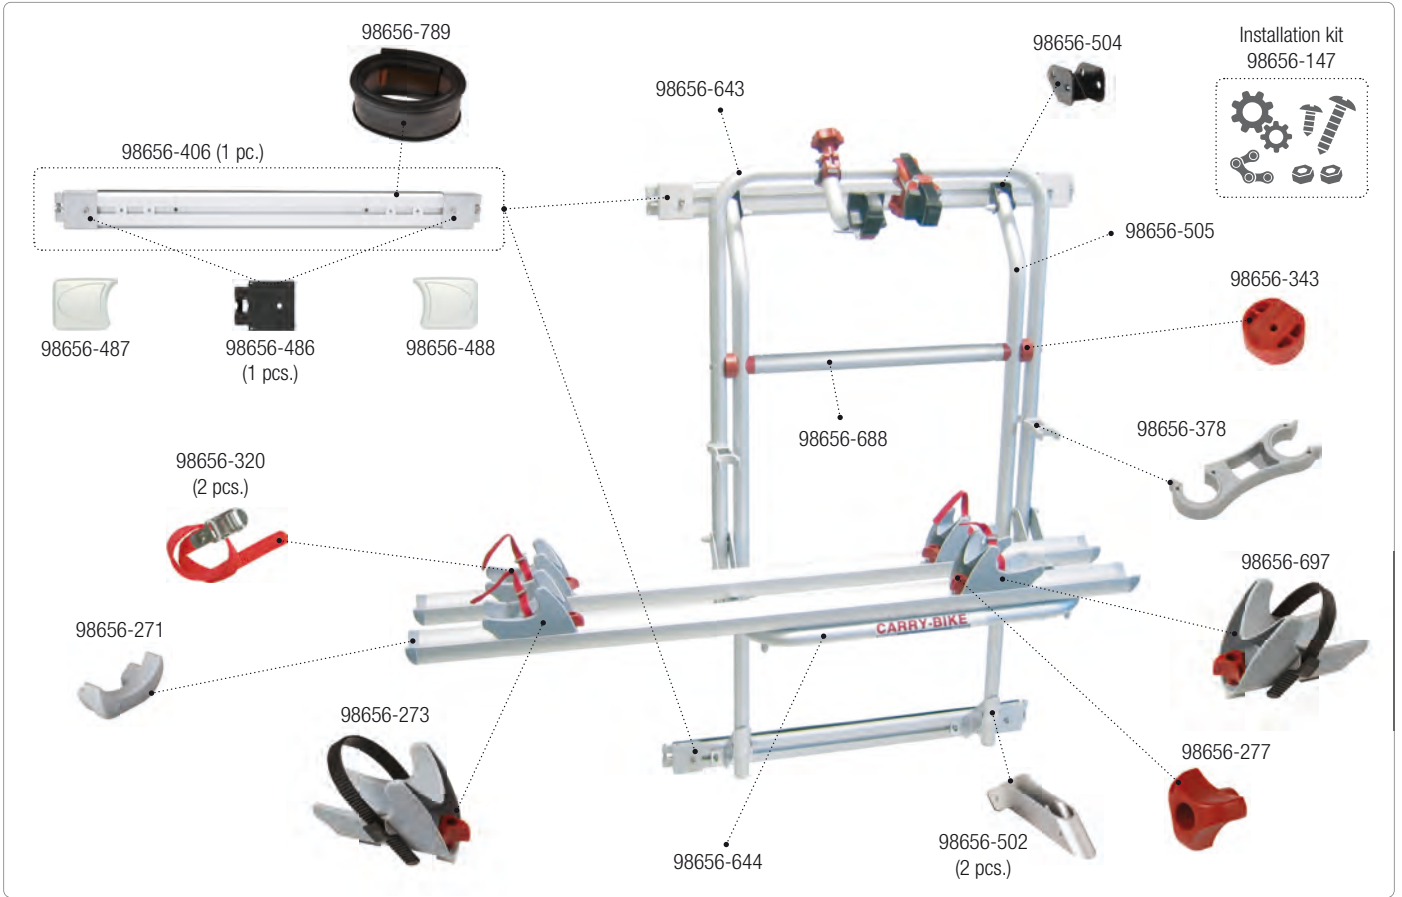

CARRY-BIKE Ford Transit

02093A60A

Bike-Block Pro

04133(X)01-

Bike-Block Pro S

07215(X)01-

Kit Upgrade E-Bike

98656M137