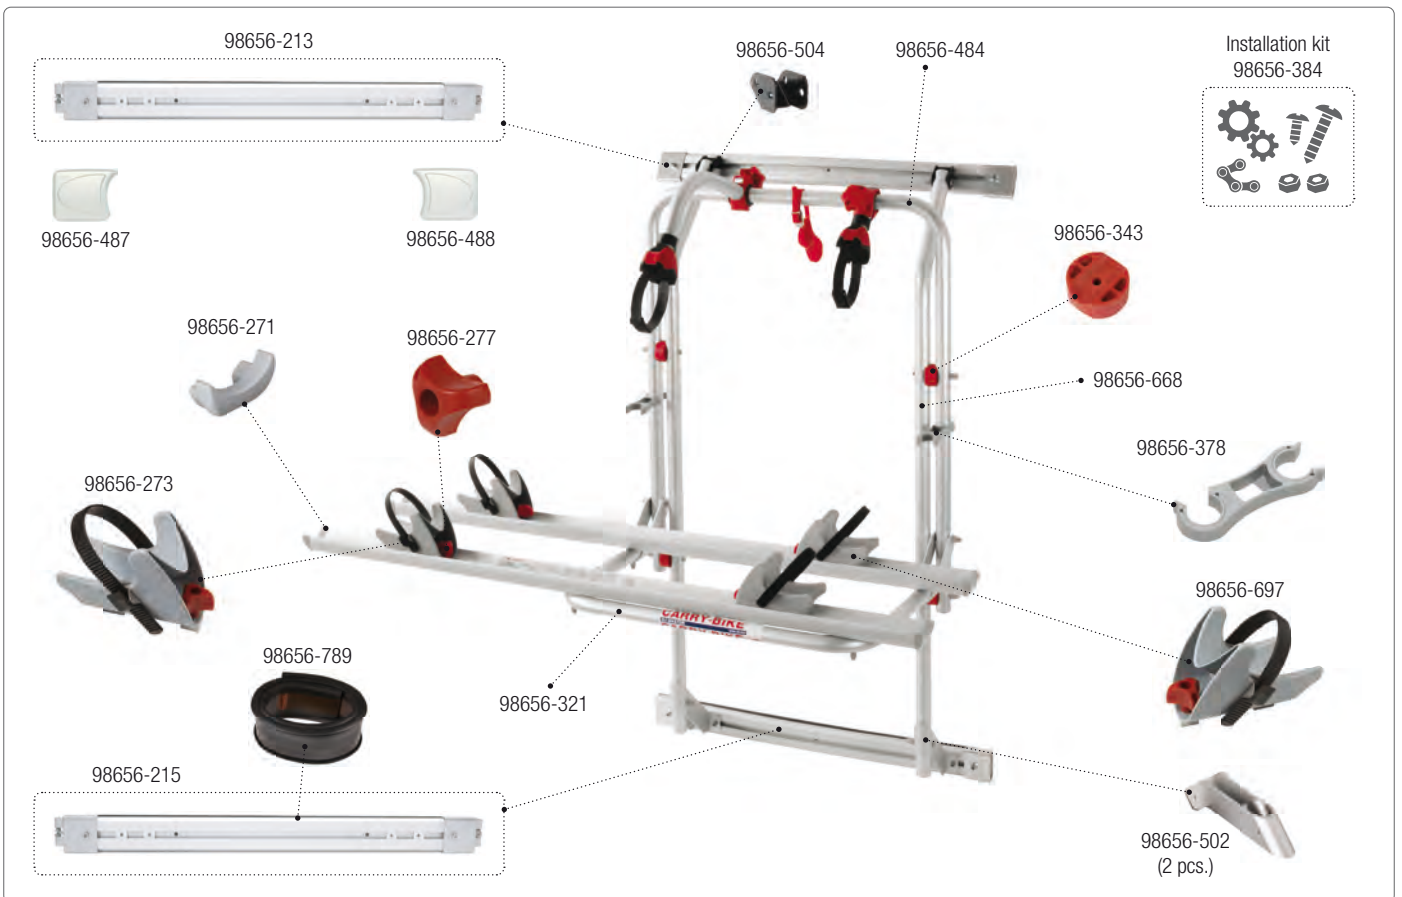

CARRY-BIKE Ford Transit

02093A60A

Bike-Block Pro

04133(X)01-

Bike-Block Pro S

07215(X)01-

Kit Upgrade E-Bike

98656M137