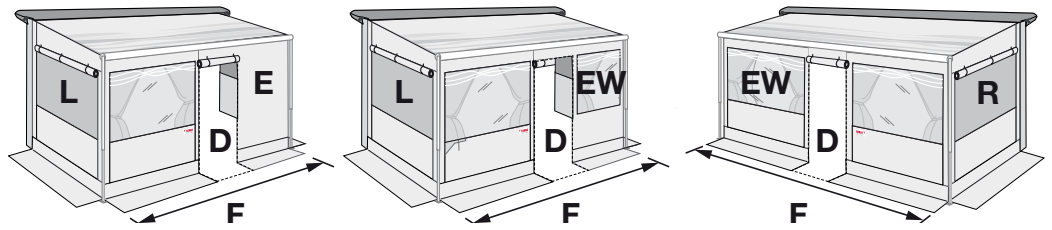

98655-346
(10 pcs.)

98655-347
(10 pcs.)

98655-348
(10 pcs.)

Privacy Room CS Light / XL

| Privacy Room CS Light Code | Description | Front Panel (F) | Front Panel (E) 50 cm | Front Panel (E) 100 cm | Front Panel (E) 140 cm | Side Panel Right (R) | Side Panel Left (L) | Door (D) |
|----------------------------|-------------------------------|-----------------|-----------------------|------------------------|------------------------|----------------------|---------------------|-----------|
| 05815-01- | Privacy Room CS LIGHT 255 | 98655-779 | | | | | | |
| 05815-02- | Privacy Room CS LIGHT 280 | 98655-780 | | | | | | |
| 05815-03- | Privacy Room CS LIGHT 310 | 98655-781 | | | | 98655-786 | 98655-785 | 98655-778 |
| 05815-04- | Privacy Room CS LIGHT 360 | 98655-782 | 06683-01- | | | | | |
| 05815-05- | Privacy Room CS LIGHT 410 | 98655-783 | | 06683A01- | | | | |
| 05815-06- | Privacy Room CS LIGHT 440 | 98655-784 | | | 06683B01- | | | |
| 05815A01- | Privacy Room CS LIGHT 250 Van | 98660-011 | | | | 98660-013 | 98660-014 | 98660-015 |
| 05815A02- | Privacy Room CS LIGHT 270 Van | 98660-012 | | | | | | |