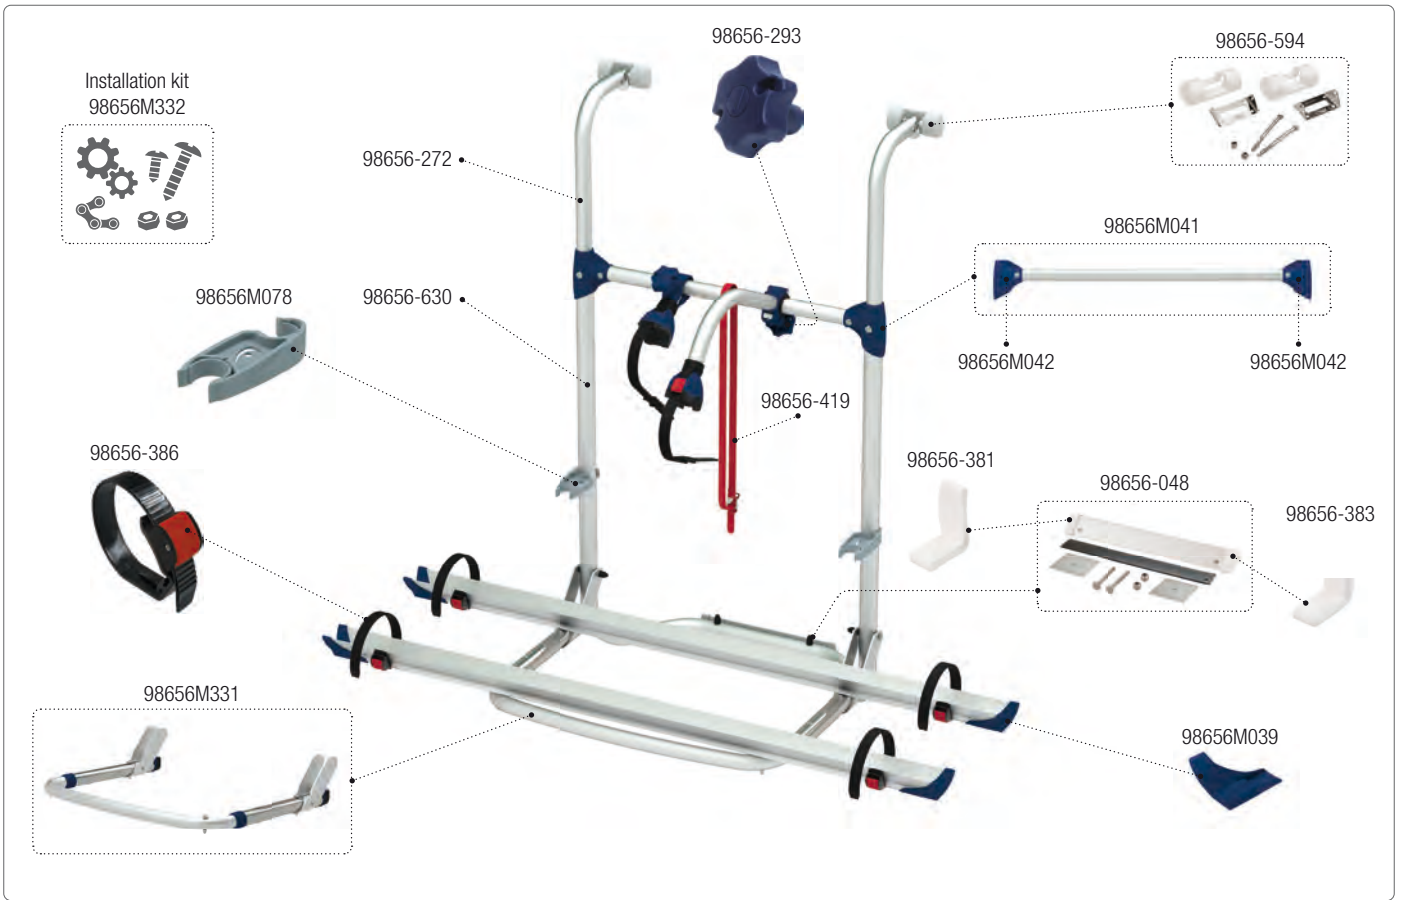

CARRY-BIKE Lift 77 E-Bike

02093D43-

CARRY-BIKE Lift 77 E-Bike

02093C43-

CARRY-BIKE Caravan XL A Pro 02093B91A [Black] · 02093B91B [Blue] · 02093C91A [Deep Black]

CARRY-BIKE Caravan XL A Pro 02093A91- [Red] · 02093A91A [Black] · 02093A91B [Blue]