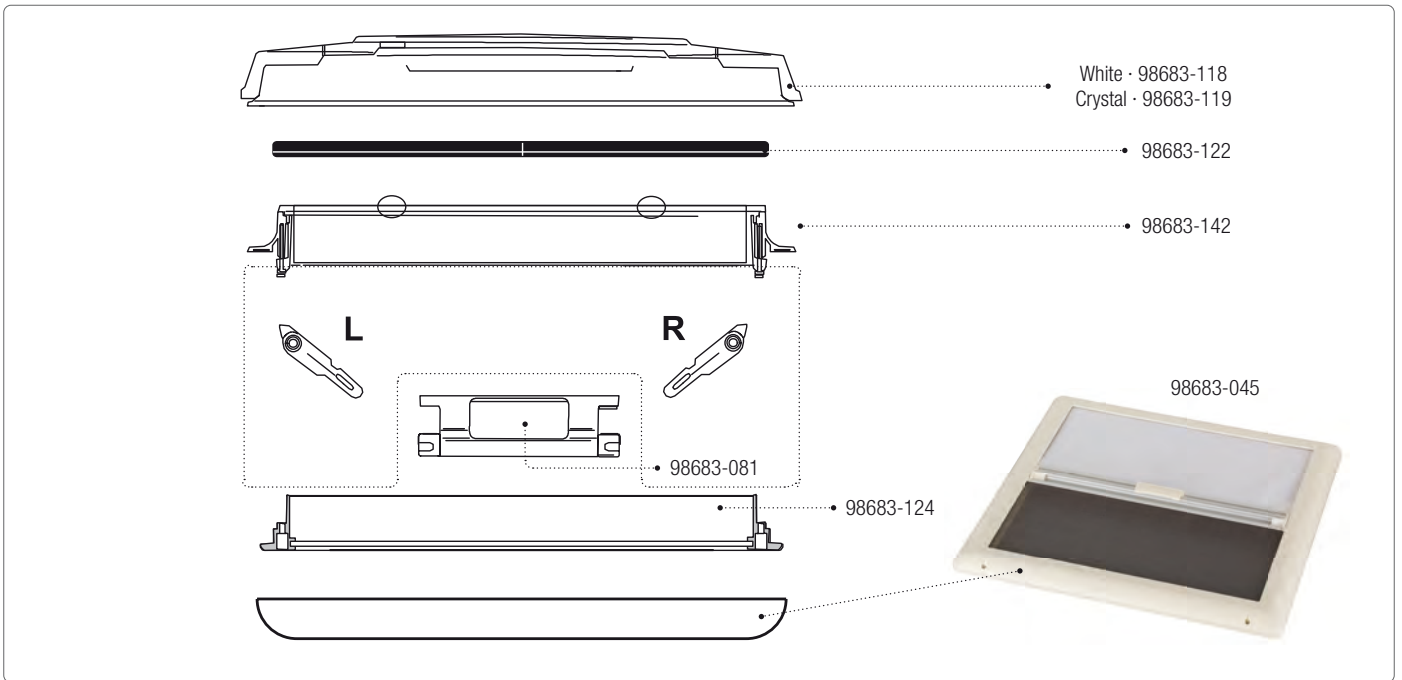

Turbo-Kit

98683-059

LED