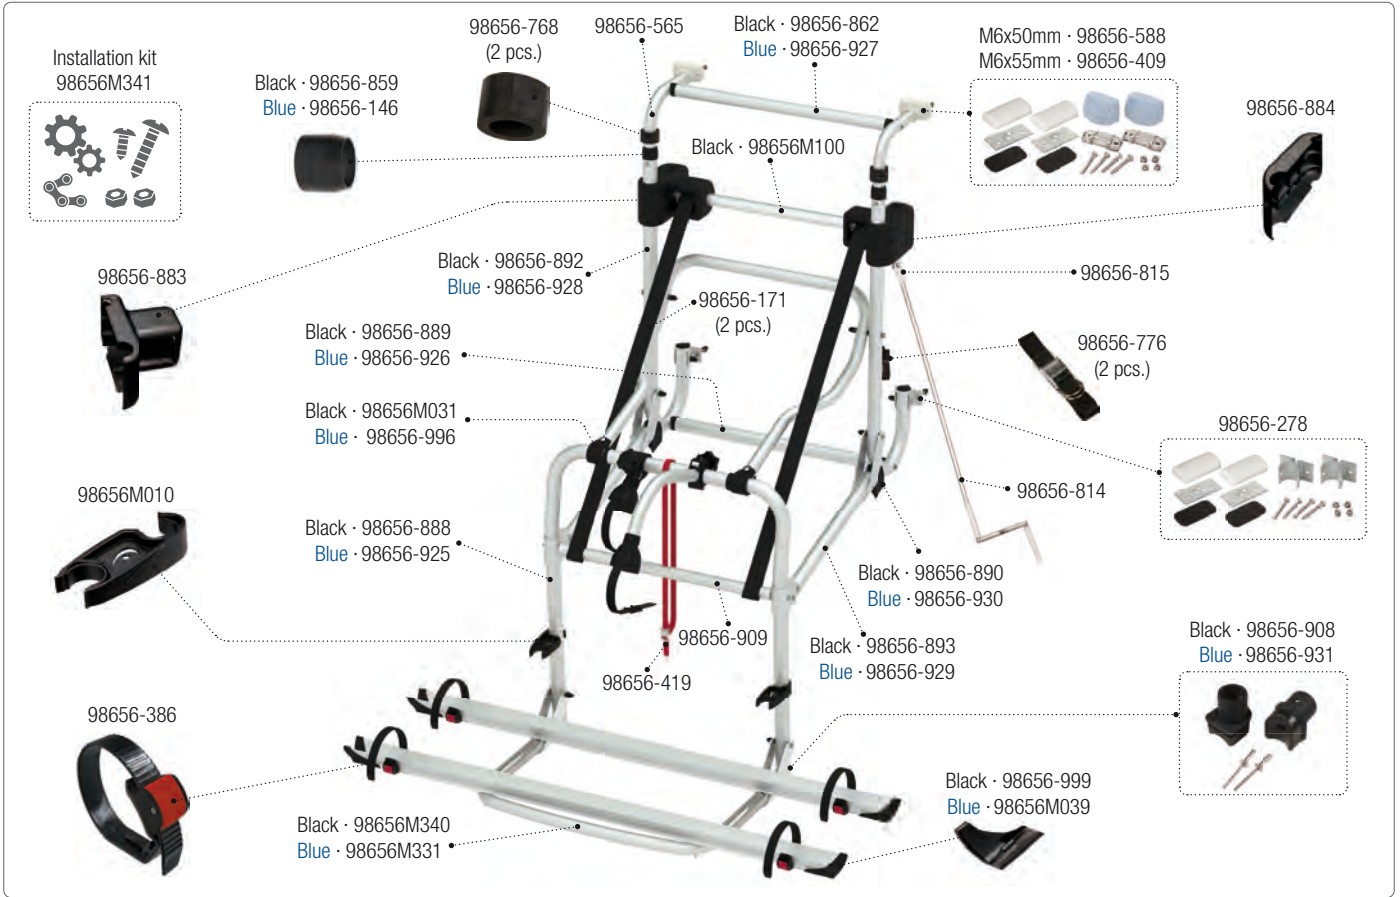

CARRY-BIKE CL

02093A87- [Red] · 02093A87B [Blue] · 02093A87G [Grey] Version 2015

CARRY-BIKE CL

02093-87- Version 2008

CARRY-BIKE Lift 77

02093F43A [Black] · 02093F43B [Blue]

CARRY-BIKE Lift 77

02093B43- [Red] · 02093B43A [Black] · 02093B43B [Blue]