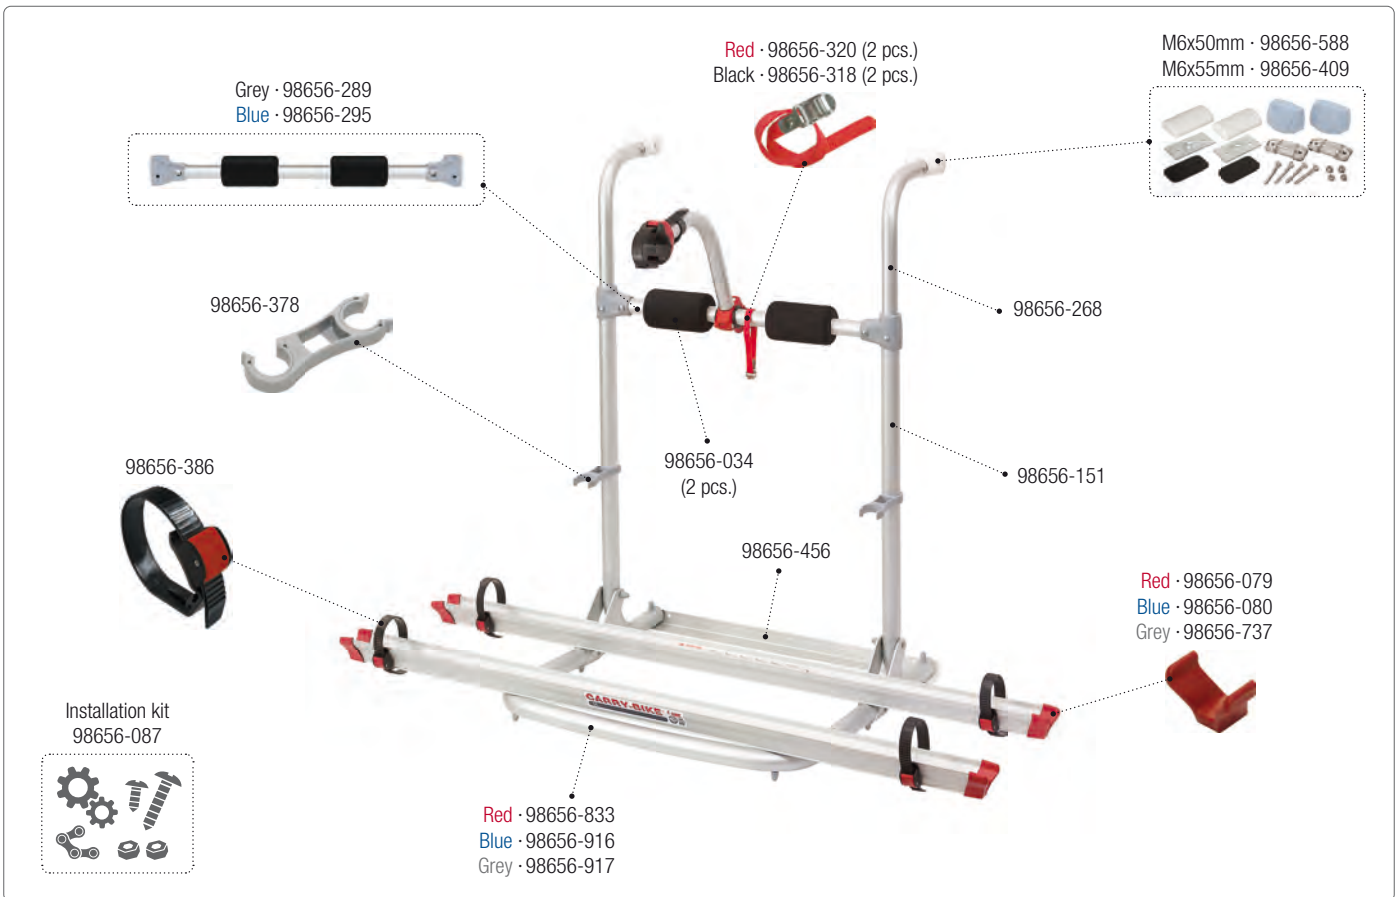

02094-10A [Black] · 02094-10B [Blue]

CARRY-BIKE Pro C

02093-18- [Red] · 02093-18C [Black] · 02093-18B [Blue]

CARRY-BIKE UL

02093B86A [Black] · 02093B86B [Blue] · 02093B86G [Grey]

CARRY-BIKE UL

02093A86- [Red] · 02093A86B [Blue] · 02093A86G [Grey] · Version 2015