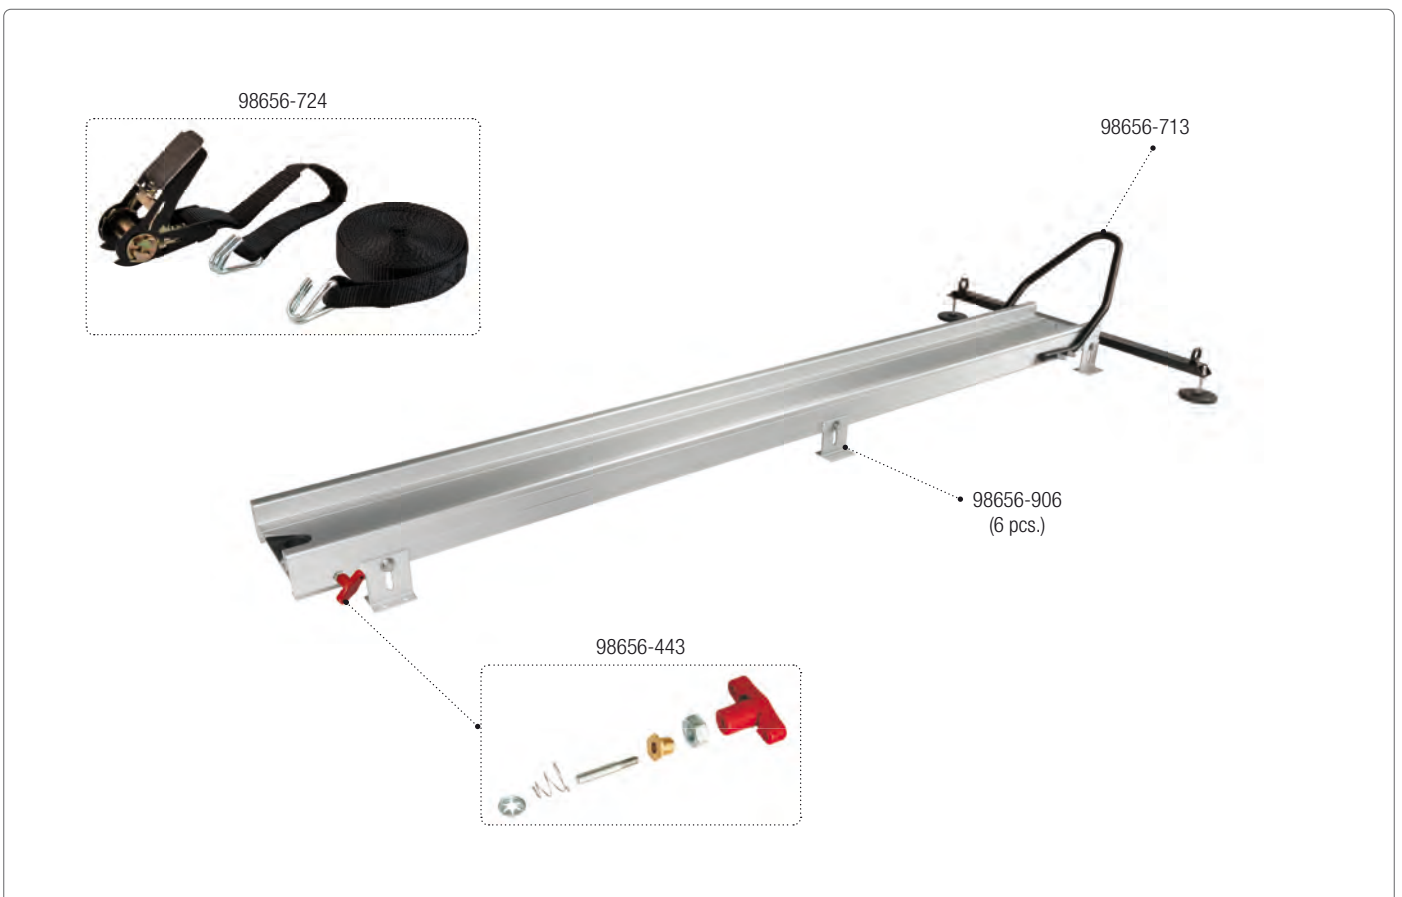

CARRY-BIKE Ford Transit

02093A60A

Bike-Block Pro

04133(X)01-

Bike-Block Pro S

07215(X)01-

Kit Upgrade E-Bike

98656M137