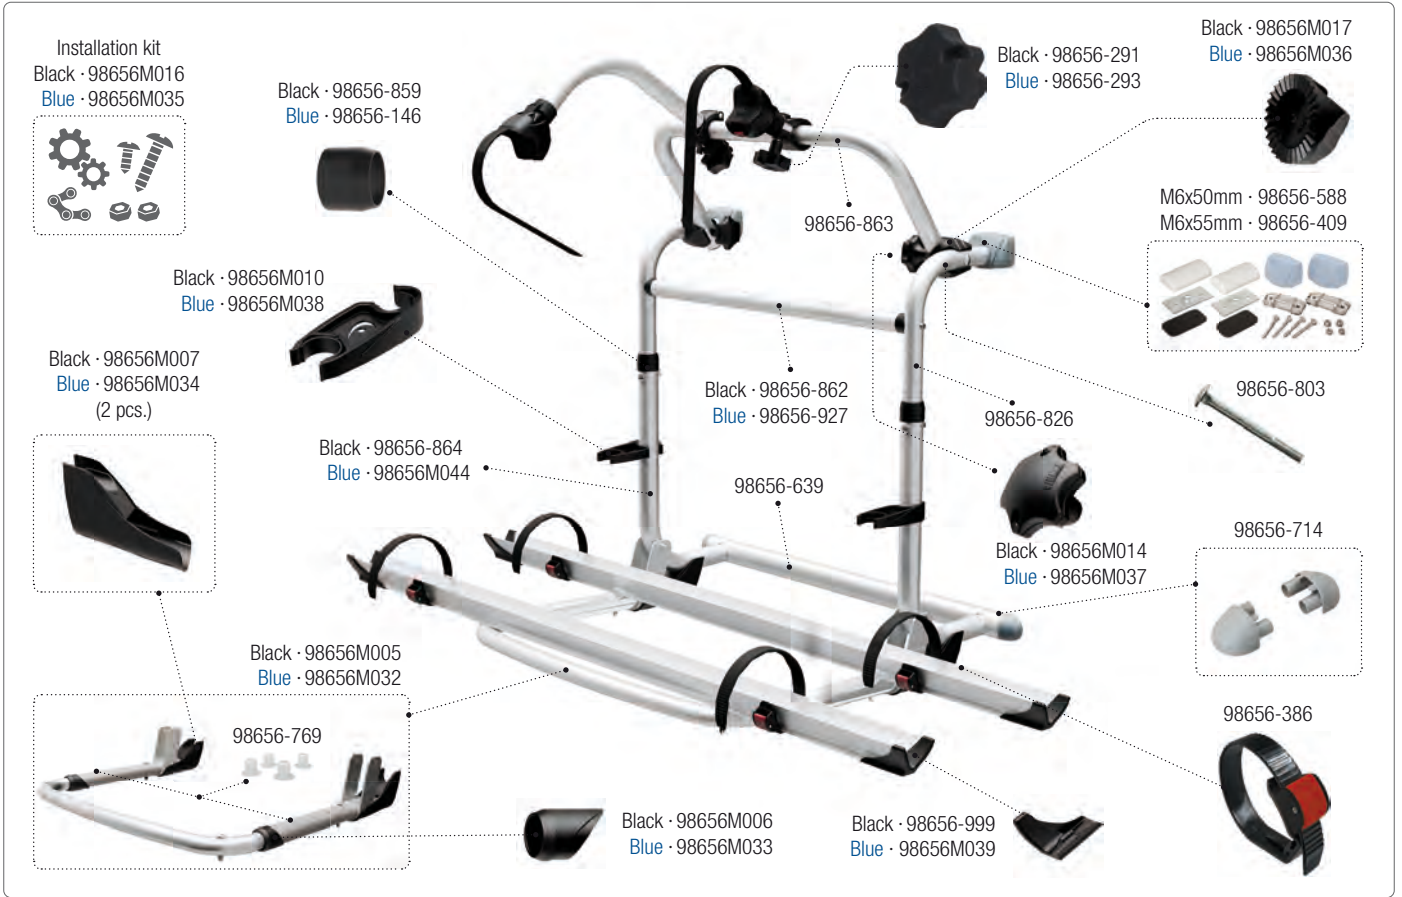

Side W / Side W Pro / Sun View Side

Skirting Motorhome

Clip System Adapters

CARRY-BIKE Pro M

02094-11A [Black] · 02094-11B [Blue]

CARRY-BIKE Pro M

02094-03- [Red] · 02094-03C [Black]

CARRY-BIKE Pro C