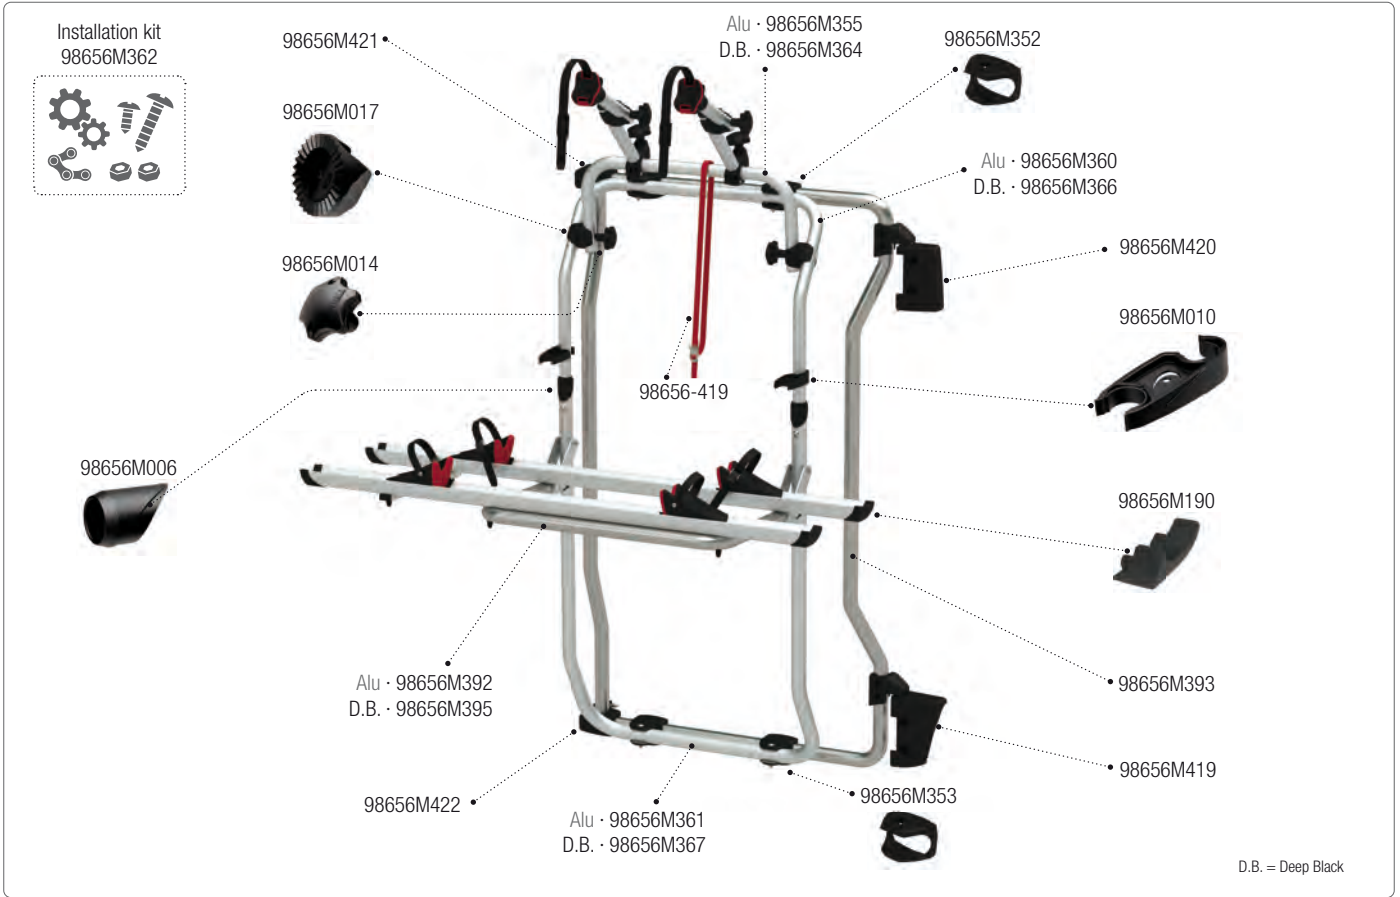

CARRY-BIKE Ford Transit

02093A60A

Bike-Block Pro

04133(X)01-

Bike-Block Pro S

07215(X)01-

Kit Upgrade E-Bike

98656M137