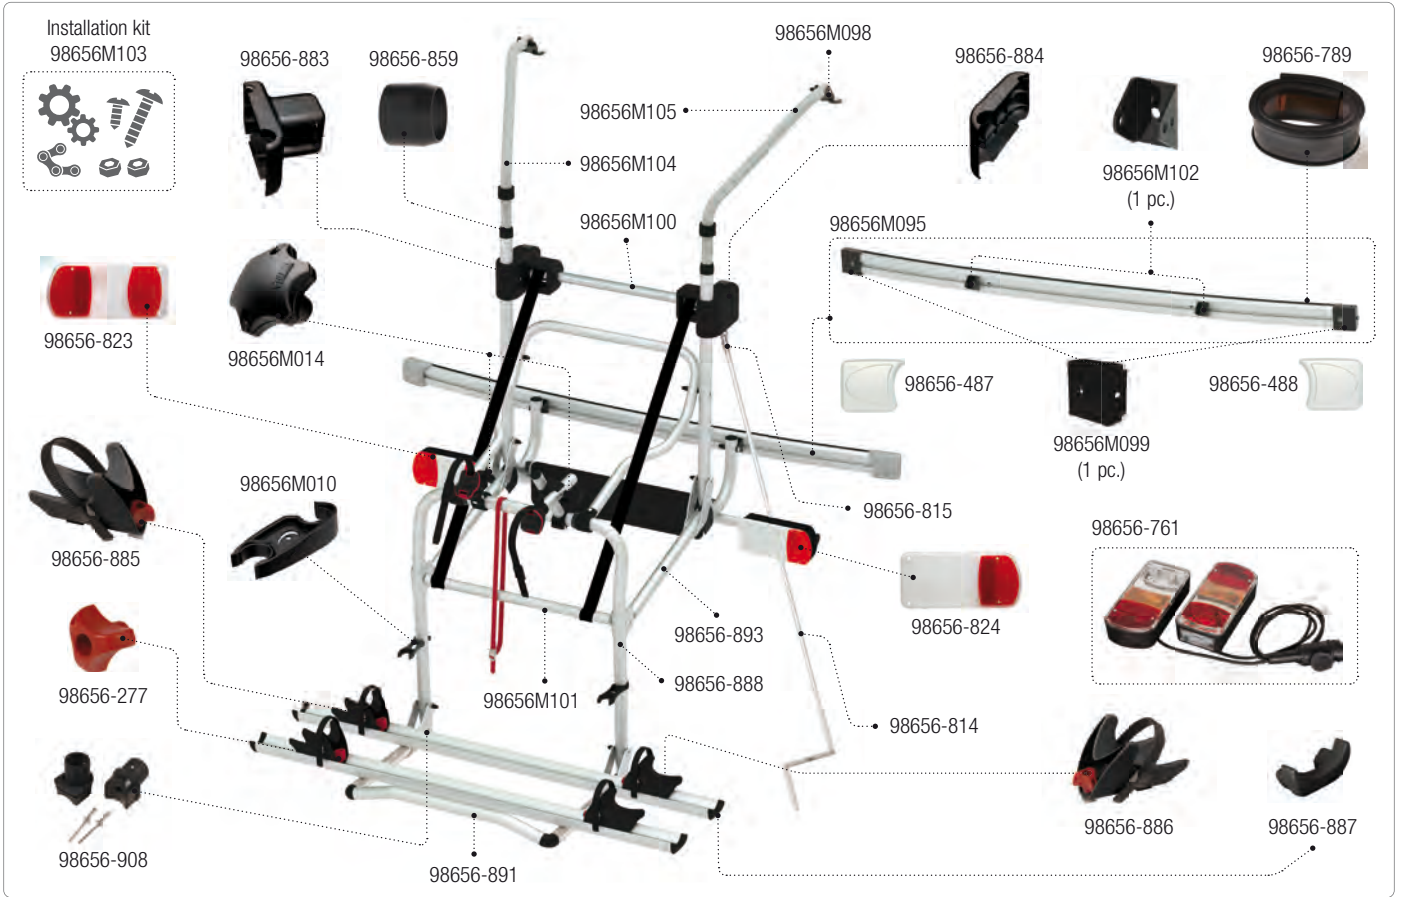

CARRY-BIKE Mercedes V Class Lift E-Bike

02094-15A