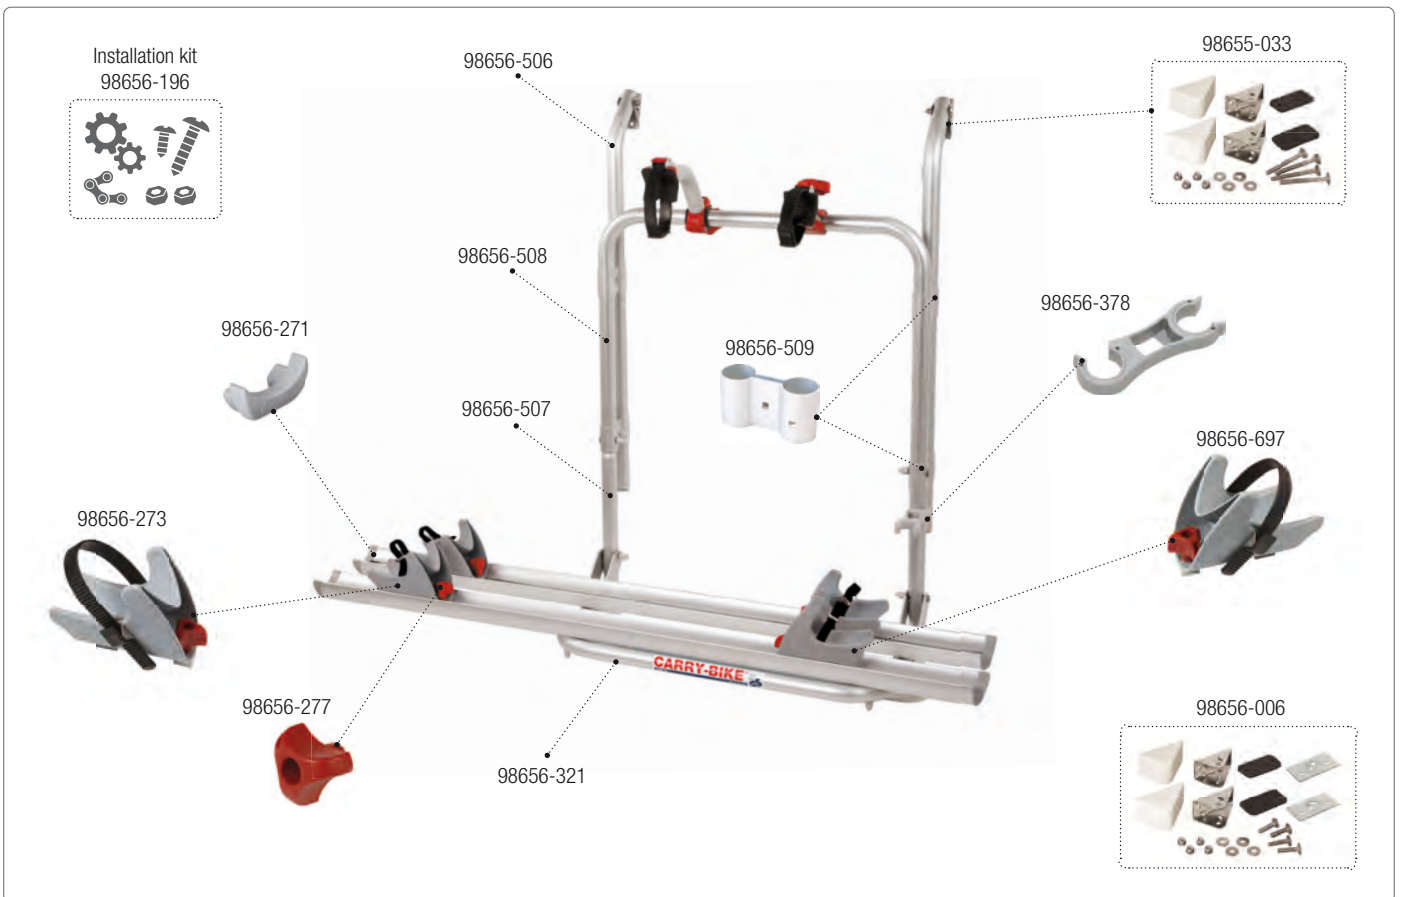

CARRY-BIKE Ford Transit

02093A60A

Bike-Block Pro

04133(X)01-

Bike-Block Pro S

07215(X)01-

Kit Upgrade E-Bike

98656M137