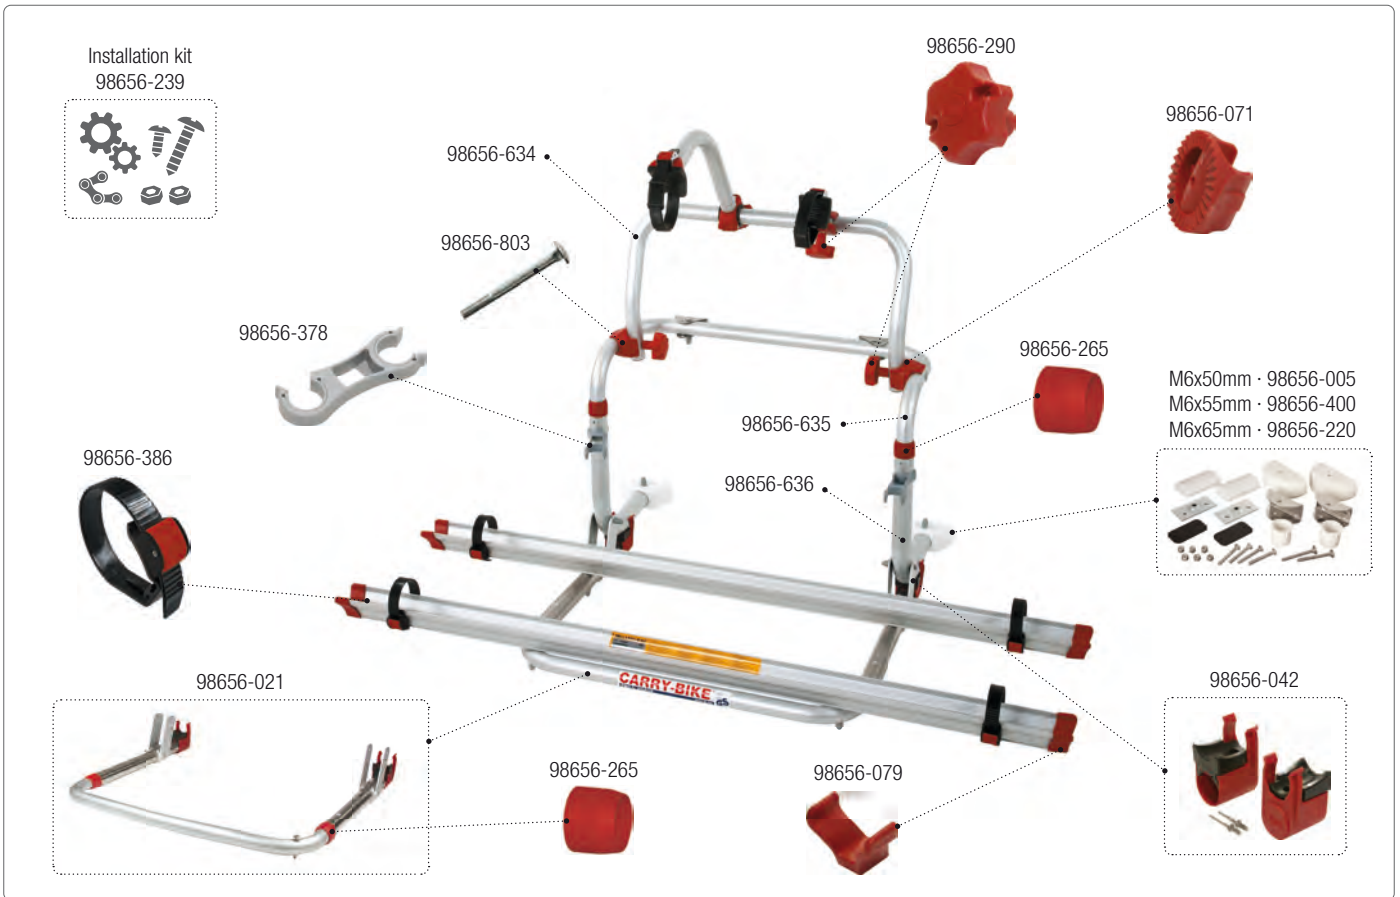

CARRY-BIKE Lift 77 E-Bike

02093D43-

CARRY-BIKE Lift 77 E-Bike

02093C43-

CARRY-BIKE Caravan XL A Pro 02093B91A [Black] · 02093B91B [Blue] · 02093C91A [Deep Black]

CARRY-BIKE Caravan XL A Pro 02093A91- [Red] · 02093A91A [Black] · 02093A91B [Blue]