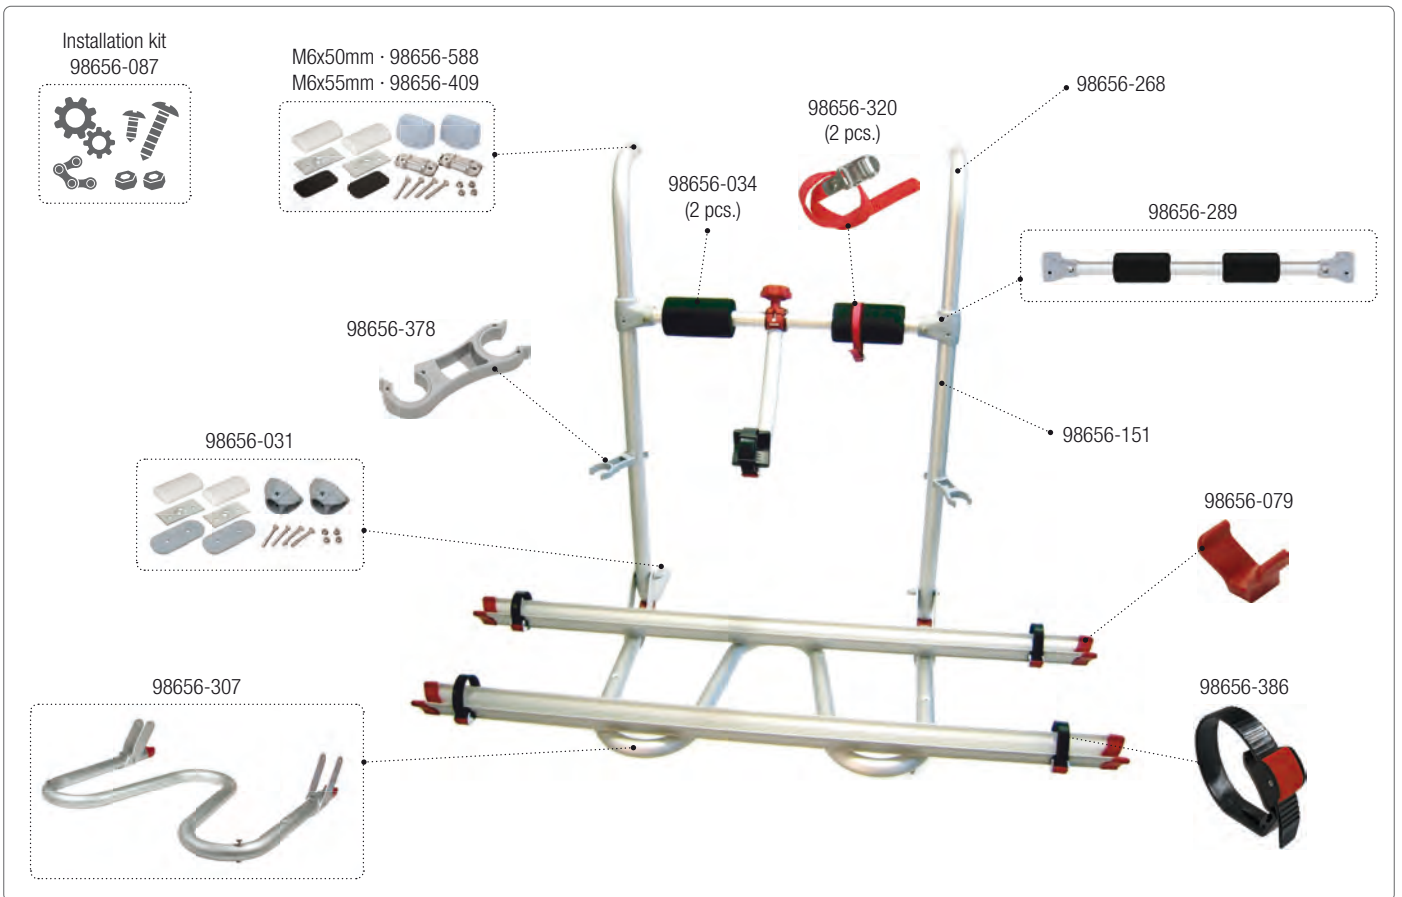

02094-10A [Black] · 02094-10B [Blue]

CARRY-BIKE Pro C

02093-18- [Red] · 02093-18C [Black] · 02093-18B [Blue]

CARRY-BIKE UL

02093B86A [Black] · 02093B86B [Blue] · 02093B86G [Grey]

CARRY-BIKE UL

02093A86- [Red] · 02093A86B [Blue] · 02093A86G [Grey] · Version 2015