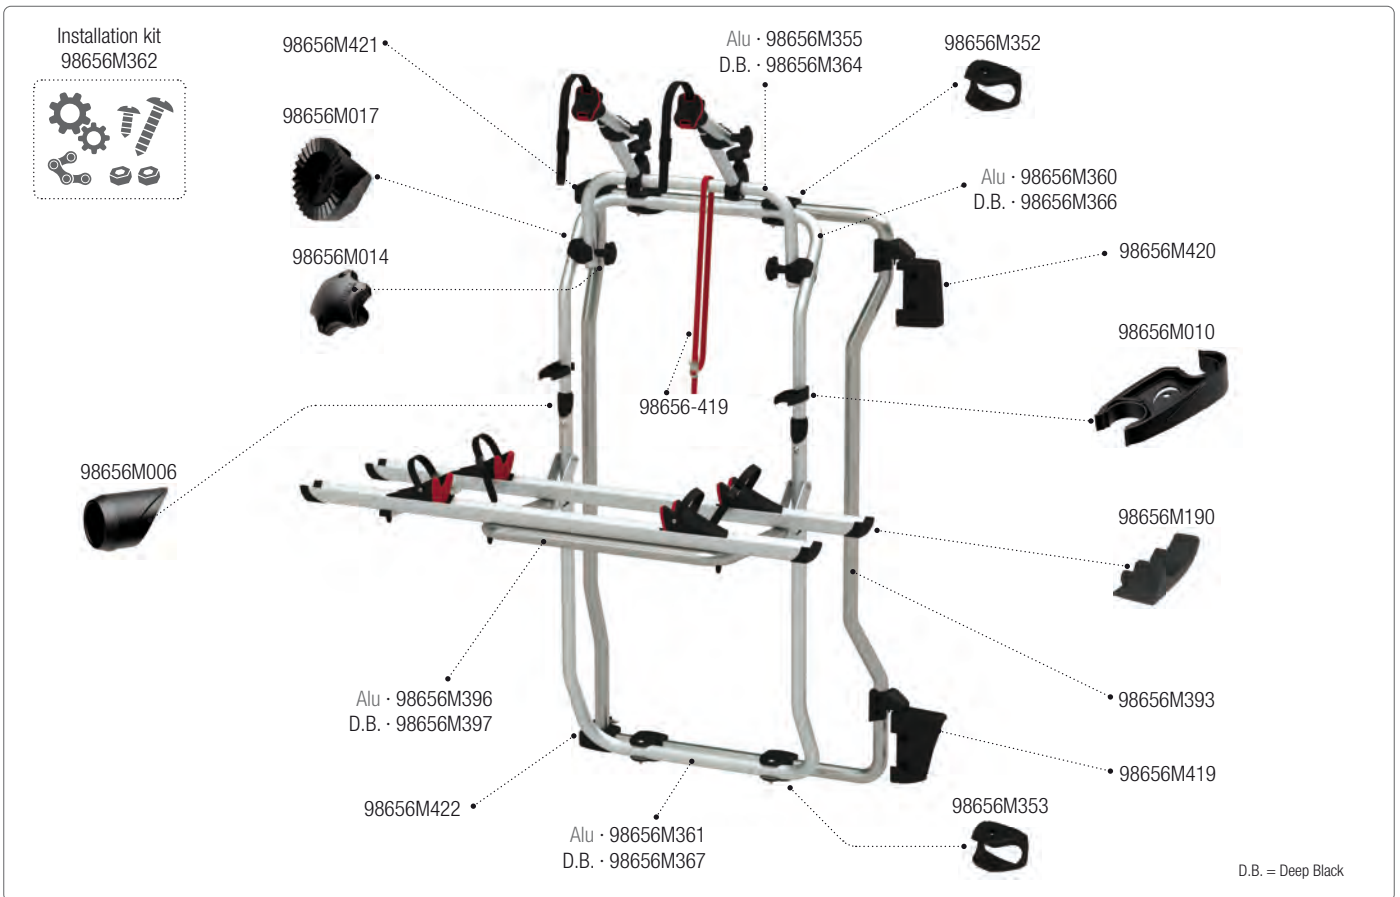

CARRY-BIKE Ford Transit

02093A60A

Bike-Block Pro

04133(X)01-

Bike-Block Pro S

07215(X)01-

Kit Upgrade E-Bike

98656M137