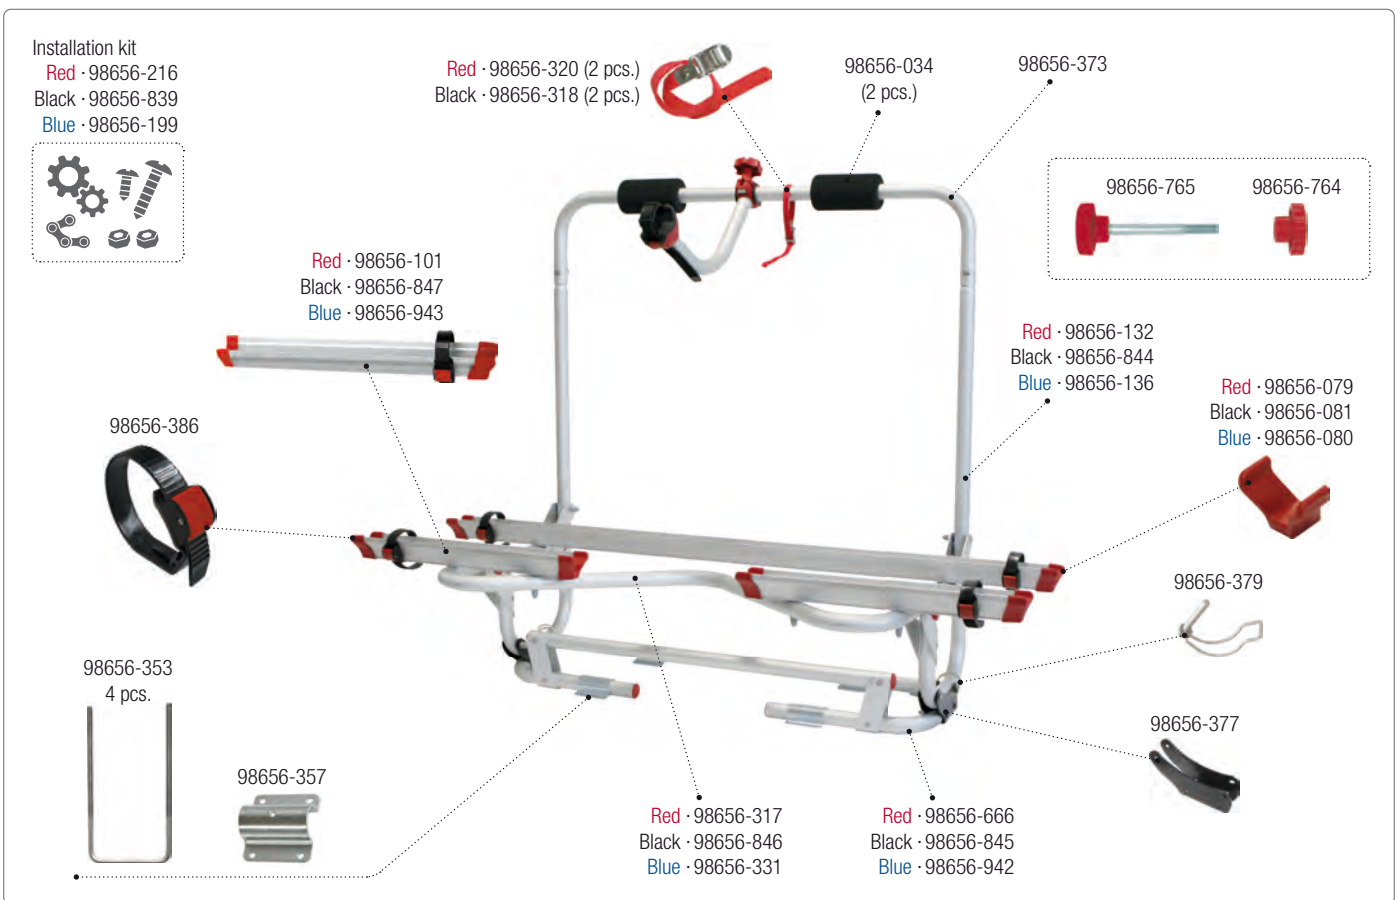

CARRY-BIKE Lift 77 E-Bike

02093D43-

CARRY-BIKE Lift 77 E-Bike

02093C43-

CARRY-BIKE Caravan XL A Pro 02093B91A [Black] · 02093B91B [Blue] · 02093C91A [Deep Black]

CARRY-BIKE Caravan XL A Pro 02093A91- [Red] · 02093A91A [Black] · 02093A91B [Blue]