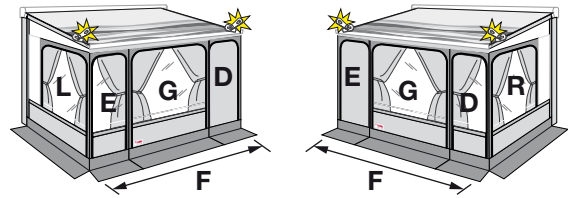

| Fiamma ZIP Code | Description | Front Panel (G) | Front Panel (F) | Front Panel (E) 50 cm | Front Panel (E) 100 cm | Front Panel (E) 150 cm | Side Panel Right (R) | Side Panel Left (L) | Door (D) |
|-----------------|--------------------------------|-----------------|-----------------|-----------------------|------------------------|------------------------|----------------------|---------------------|-----------|
| 07352-01- | Fiamma ZIP 300 Medium H225-250 | 98660-060 | 98660-105 | | | | | | |
| 07352-02- | Fiamma ZIP 350 Medium H225-250 | | 98660-025 | 98660-031 | | | | | |
| 07352-03- | Fiamma ZIP 400 Medium H225-250 | | 98660-026 | | 98660-032 | | 98660-036 | 98660-035 | 98660-039 |
| 07352-04- | Fiamma ZIP 450 Medium H225-250 | | 98660-027 | | | 98660-034 | | | |
| 07352A01- | Fiamma ZIP 300 Large H251-280 | | 98660-105 | | | | | | |
| 07352A02- | Fiamma ZIP 350 Large H251-280 | | 98660-025 | 98660-031 | | | 98660-038 | 98660-037 | 98660-039 |
| 07352A03- | Fiamma ZIP 400 Large H251-280 | | 98660-026 | | 98660-032 | | | | |
| 07352A04- | Fiamma ZIP 450 Large H251-280 | | 98660-027 | | | 98660-034 | | | |