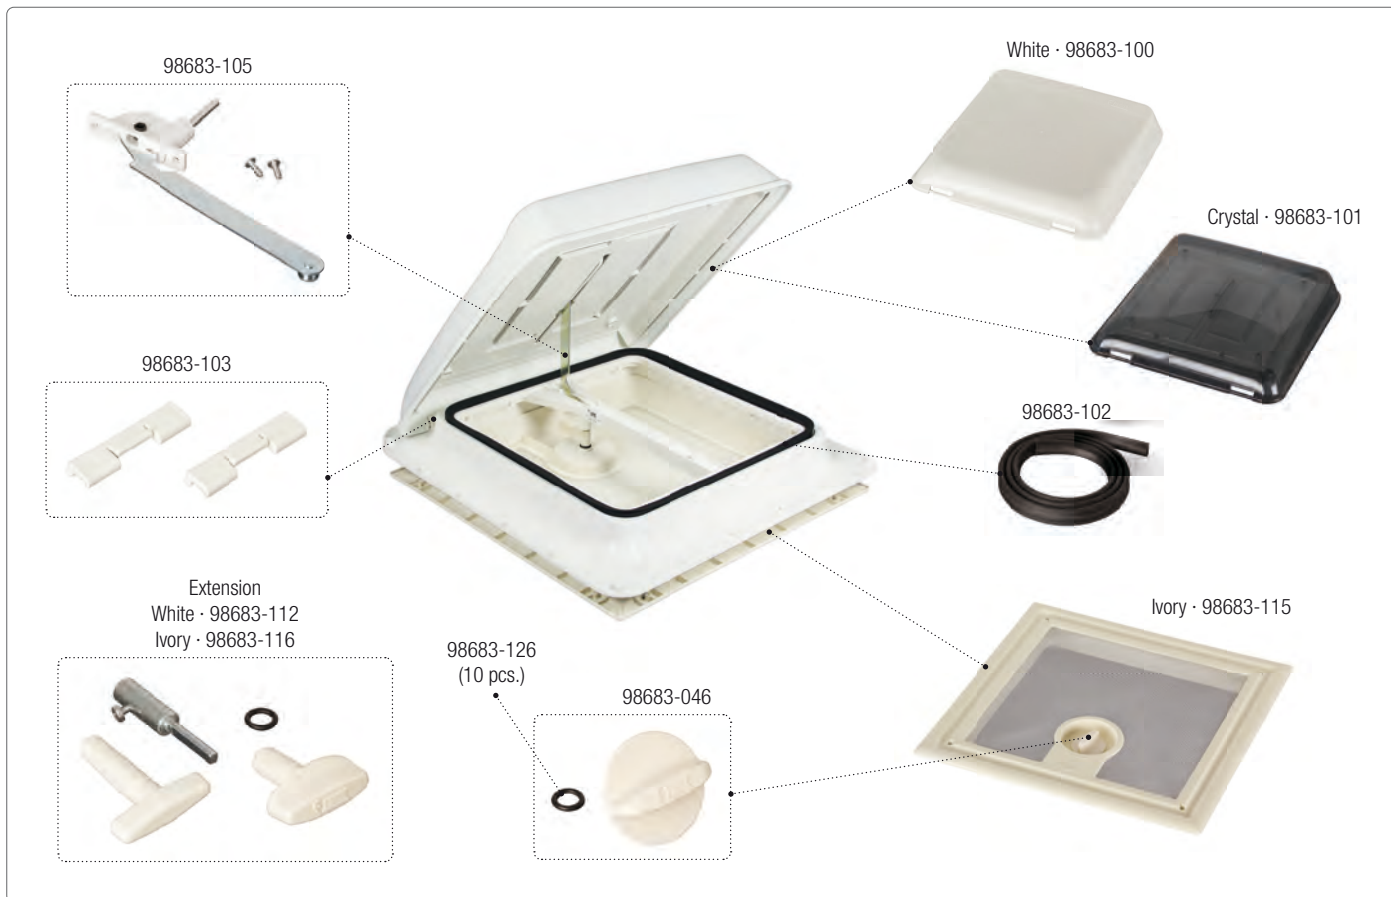

Vent

04328B01- · 04328B01D