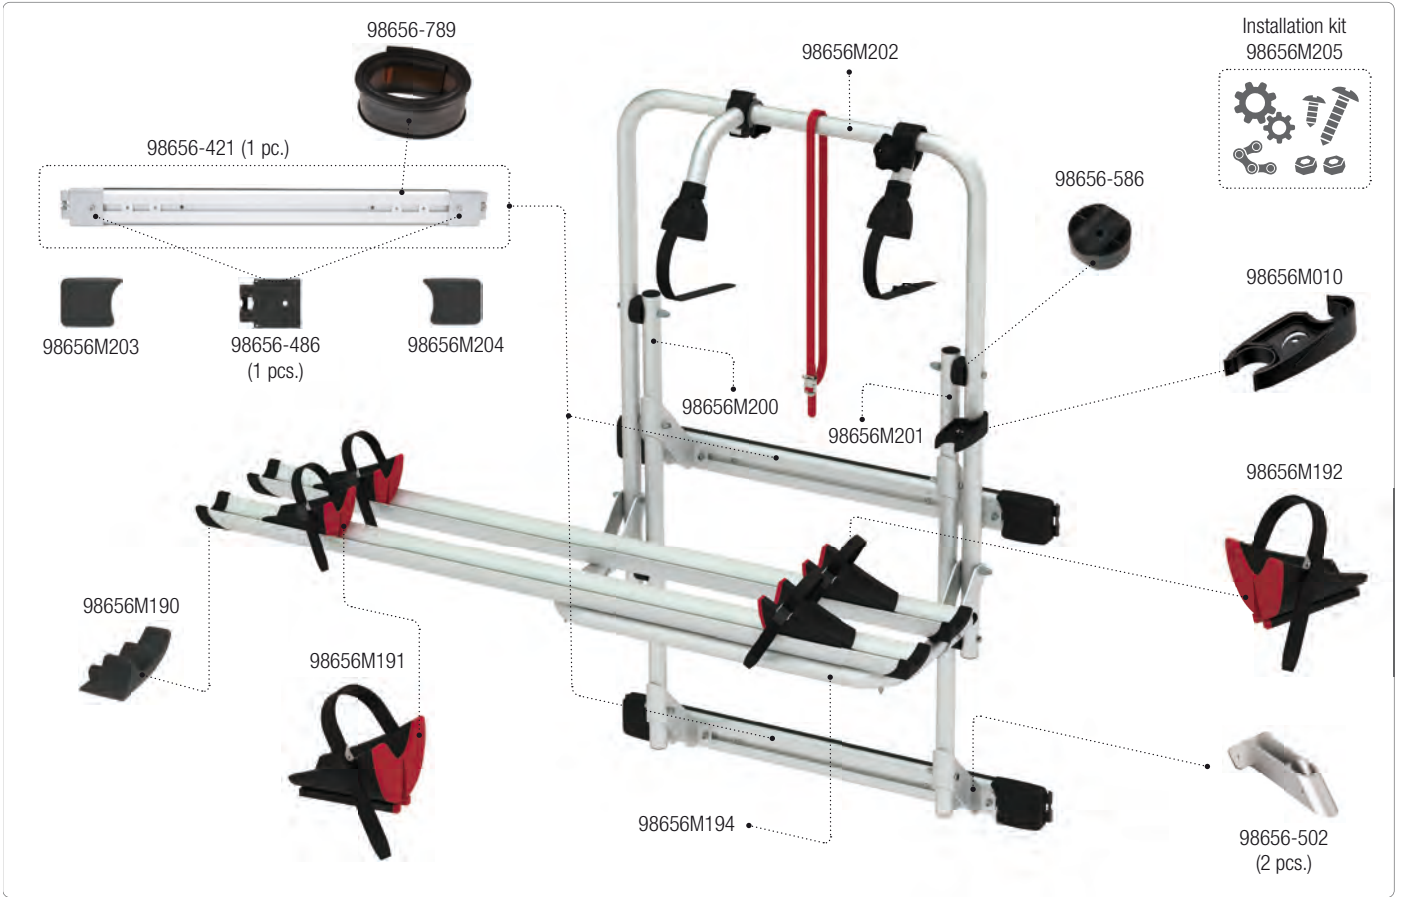

CARRY-BIKE Ford Transit

02093A60A

Bike-Block Pro

04133(X)01-

Bike-Block Pro S

07215(X)01-

Kit Upgrade E-Bike

98656M137