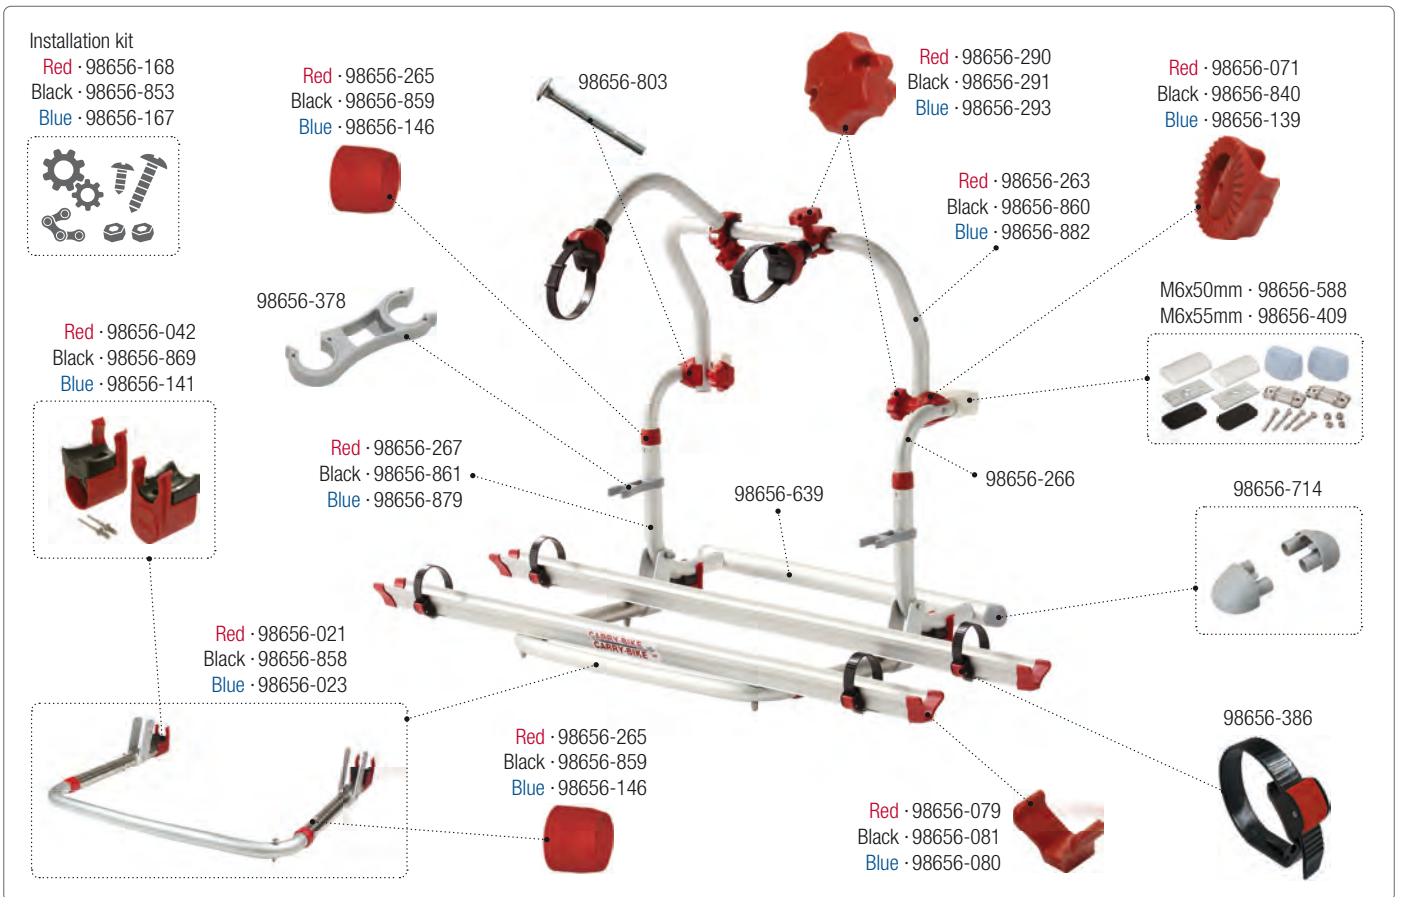

CARRY-BIKE Pro C

02093-18- [Red] · 02093-18C [Black] · 02093-18B [Blue]