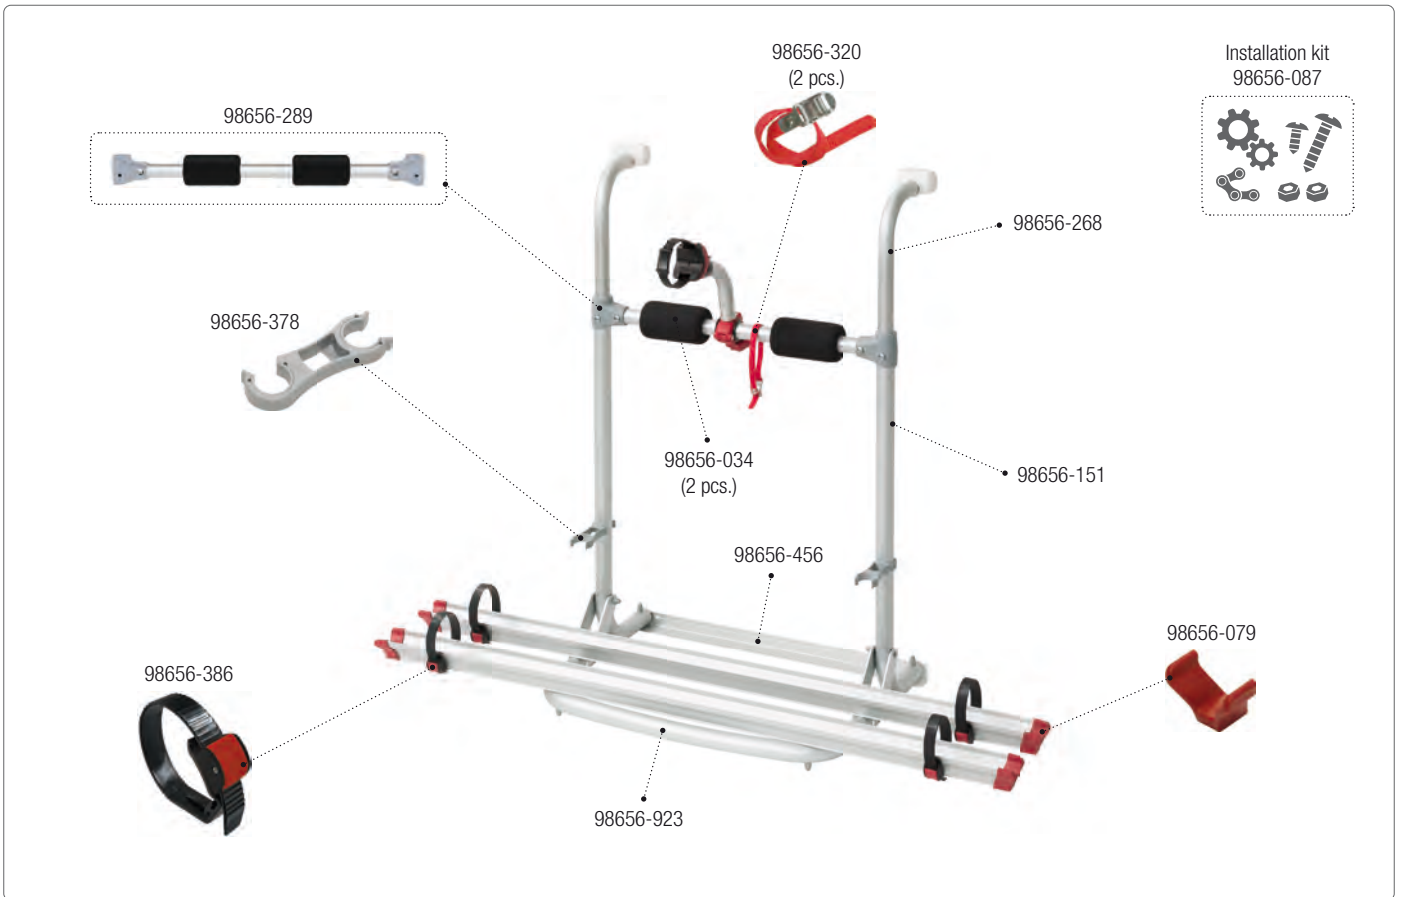

02094-10A [Black] · 02094-10B [Blue]

CARRY-BIKE Pro C

02093-18- [Red] · 02093-18C [Black] · 02093-18B [Blue]

CARRY-BIKE UL

02093B86A [Black] · 02093B86B [Blue] · 02093B86G [Grey]

CARRY-BIKE UL

02093A86- [Red] · 02093A86B [Blue] · 02093A86G [Grey] · Version 2015