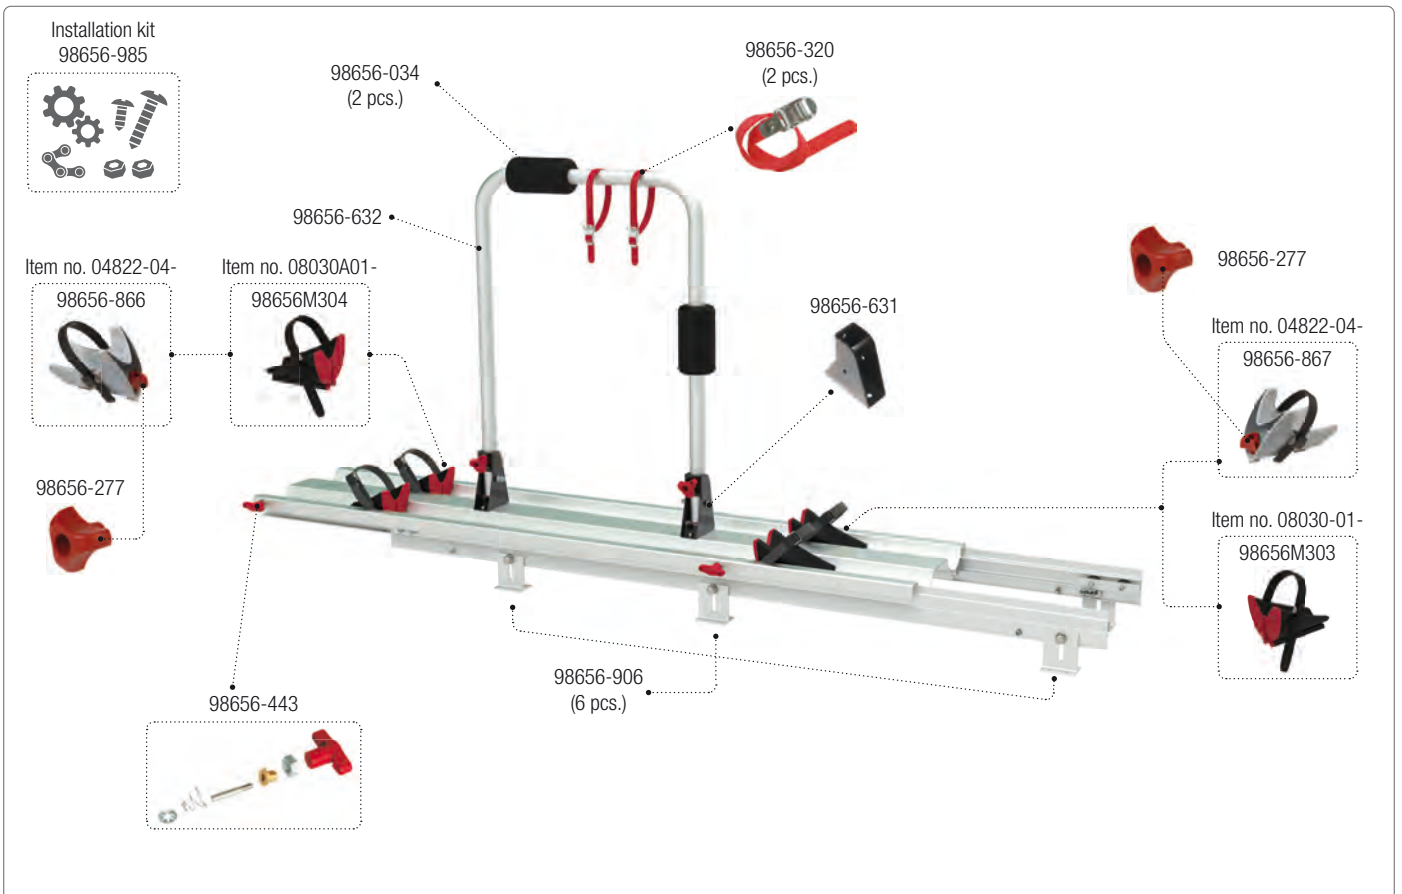

CARRY-BIKE Ford Transit

02093A60A

Bike-Block Pro

04133(X)01-

Bike-Block Pro S

07215(X)01-

Kit Upgrade E-Bike

98656M137