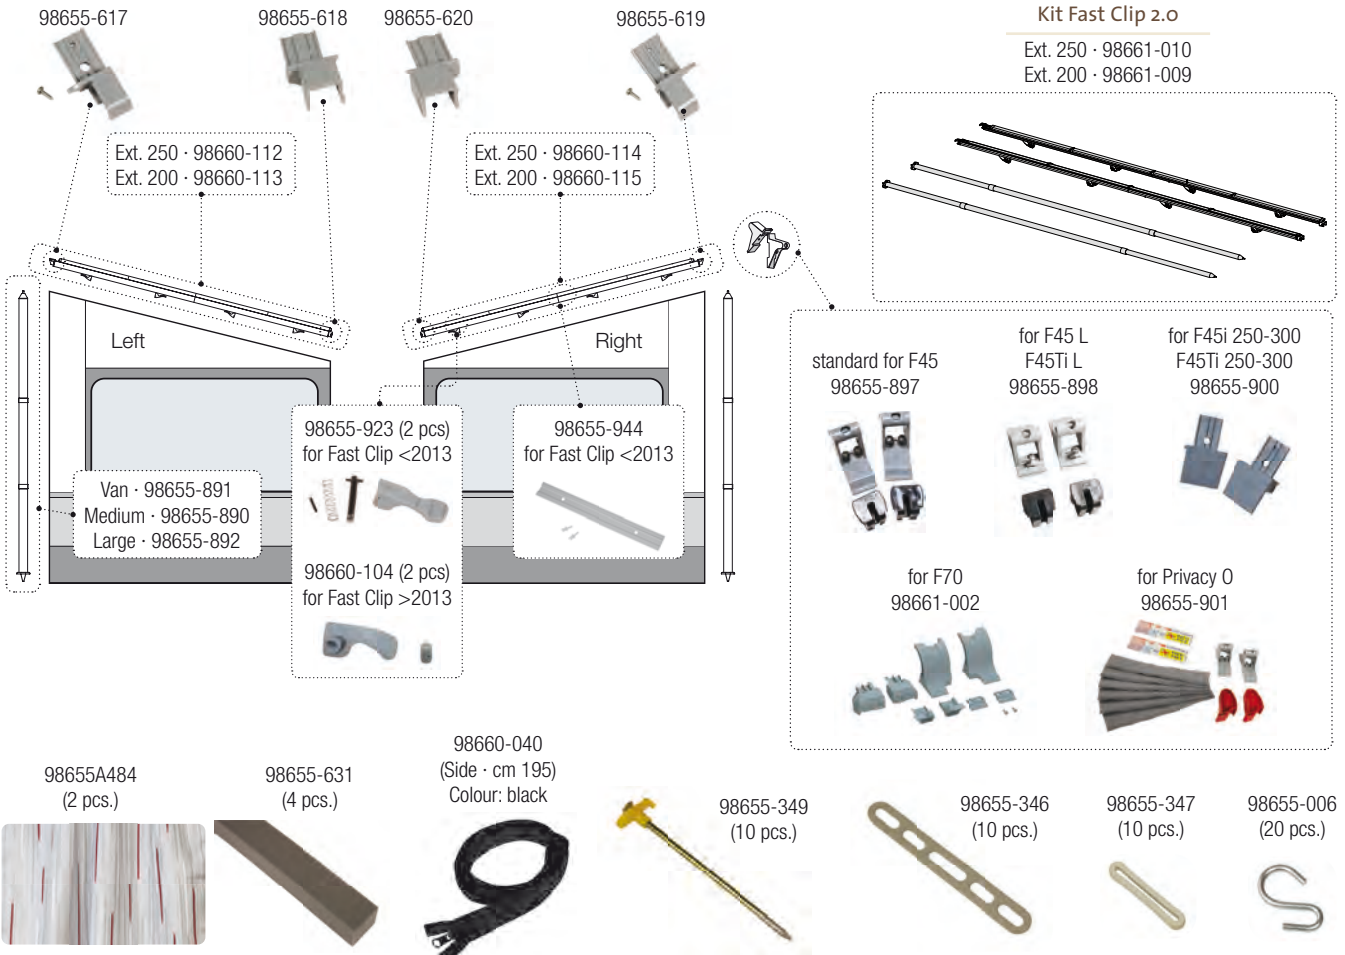

Privacy Room Code	Description	Front Panel (F)	Front Panel (G)	Front Panel (E) 50 / 75 cm	Front Panel (E) 100 / 125 cm	Front Panel (E) 150 cm	Front Panel (EW) 200 cm	Side Panel Right (R)	Side Panel Left (L)	Door (D)	
07353B01-	P. Room 260 Van H180-220	98660-049	98660-062					98660-050	98660-051	98660-052	
07353-01-	P. Room 300 Medium H225-250	98660-024	98660-060					98660-045	98660-046	98660-039	
07353-02-	P. Room 350 Medium H225-250	98660-025		98660-031							
07353-05-	P. Room 375 Medium H225-250	98660-106		98660-107							
07353-03-	P. Room 400 Medium H225-250	98660-026			98660-032						
07353-06-	P. Room 425 Medium H225-250	98660-108			98660-109						
07353-04-	P. Room 450 Medium H225-250	98660-027				98660-034					
07353A01-	P. Room 300 Large H251-280	98660-024									
07353A02-	P. Room 350 Large H251-280	98660-025		98660-031							
07353A07-	P. Room 375 Large H251-280	98660-106		98660-107							
07353A03-	P. Room 400 Large H251-280	98660-026			98660-032						98660-047
07353A08-	P. Room 425 Large H251-280	98660-108			98660-109						98660-048
07353A04-	P. Room 450 Large H251-280	98660-027				98660-034					
07353A05-	P. Room 500 Large H251-280	98660-053					98660-044				
07353A06-	P. Room 550 Large H251-280	98660-054			98660-031		98660-044