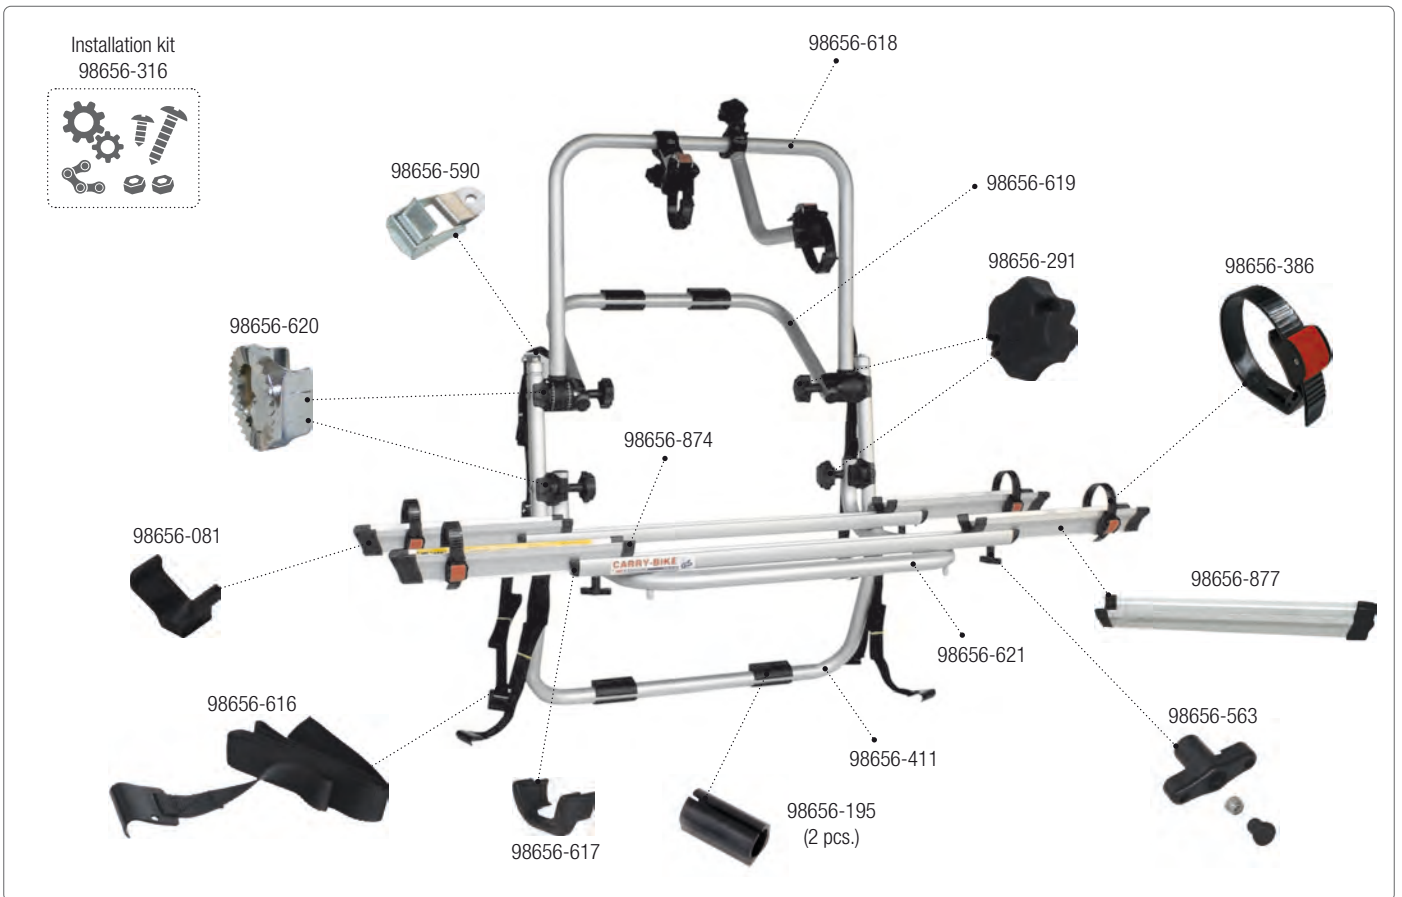

CARRY-BIKE Ford Transit

02093A60A

Bike-Block Pro

04133(X)01-

Bike-Block Pro S

07215(X)01-

Kit Upgrade E-Bike

98656M137