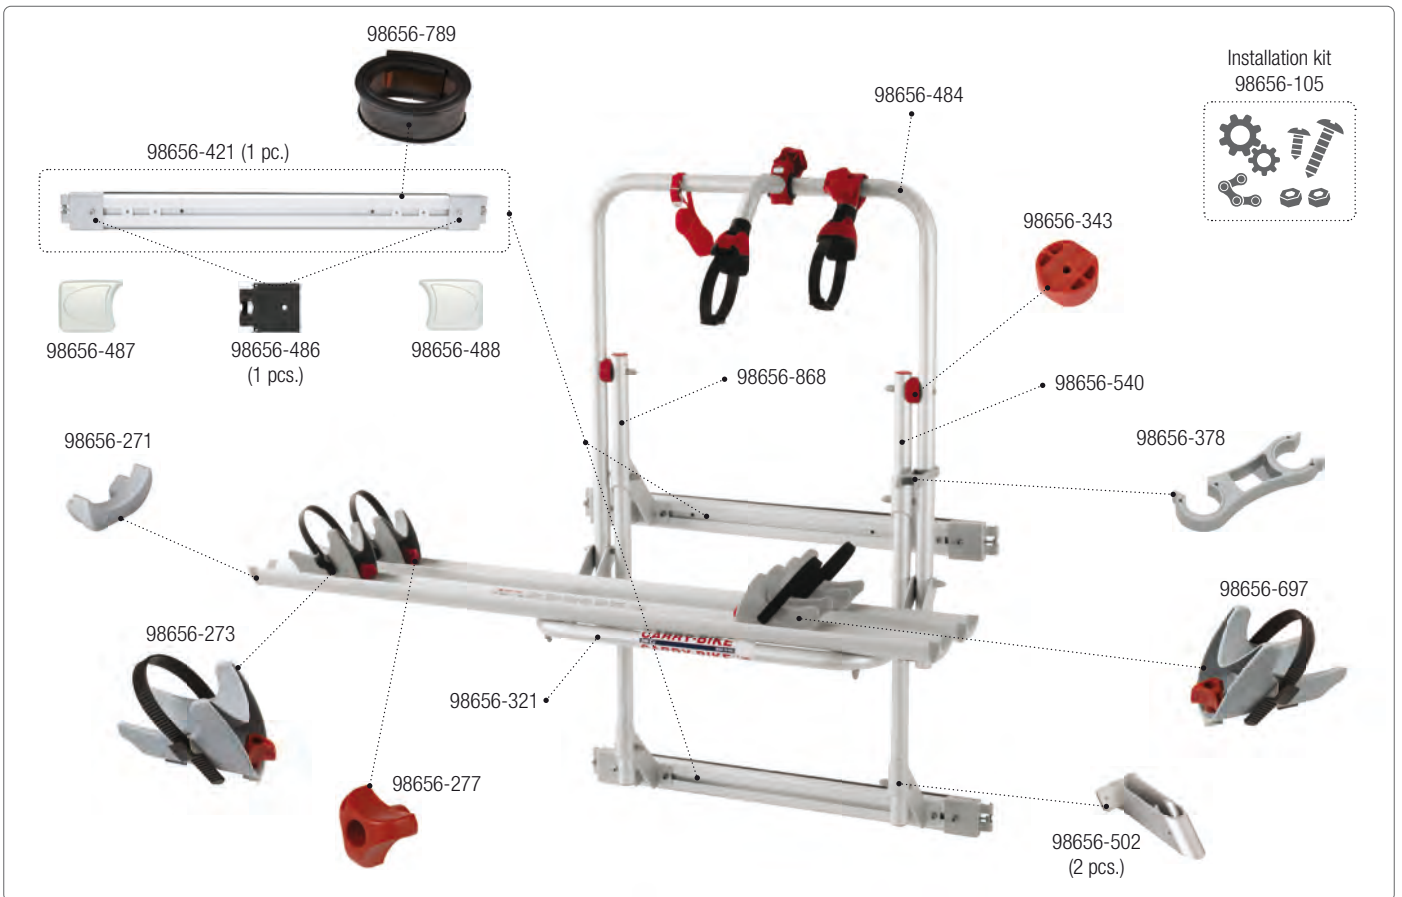

CARRY-BIKE Ford Transit

02093A60A

Bike-Block Pro

04133(X)01-

Bike-Block Pro S

07215(X)01-

Kit Upgrade E-Bike

98656M137