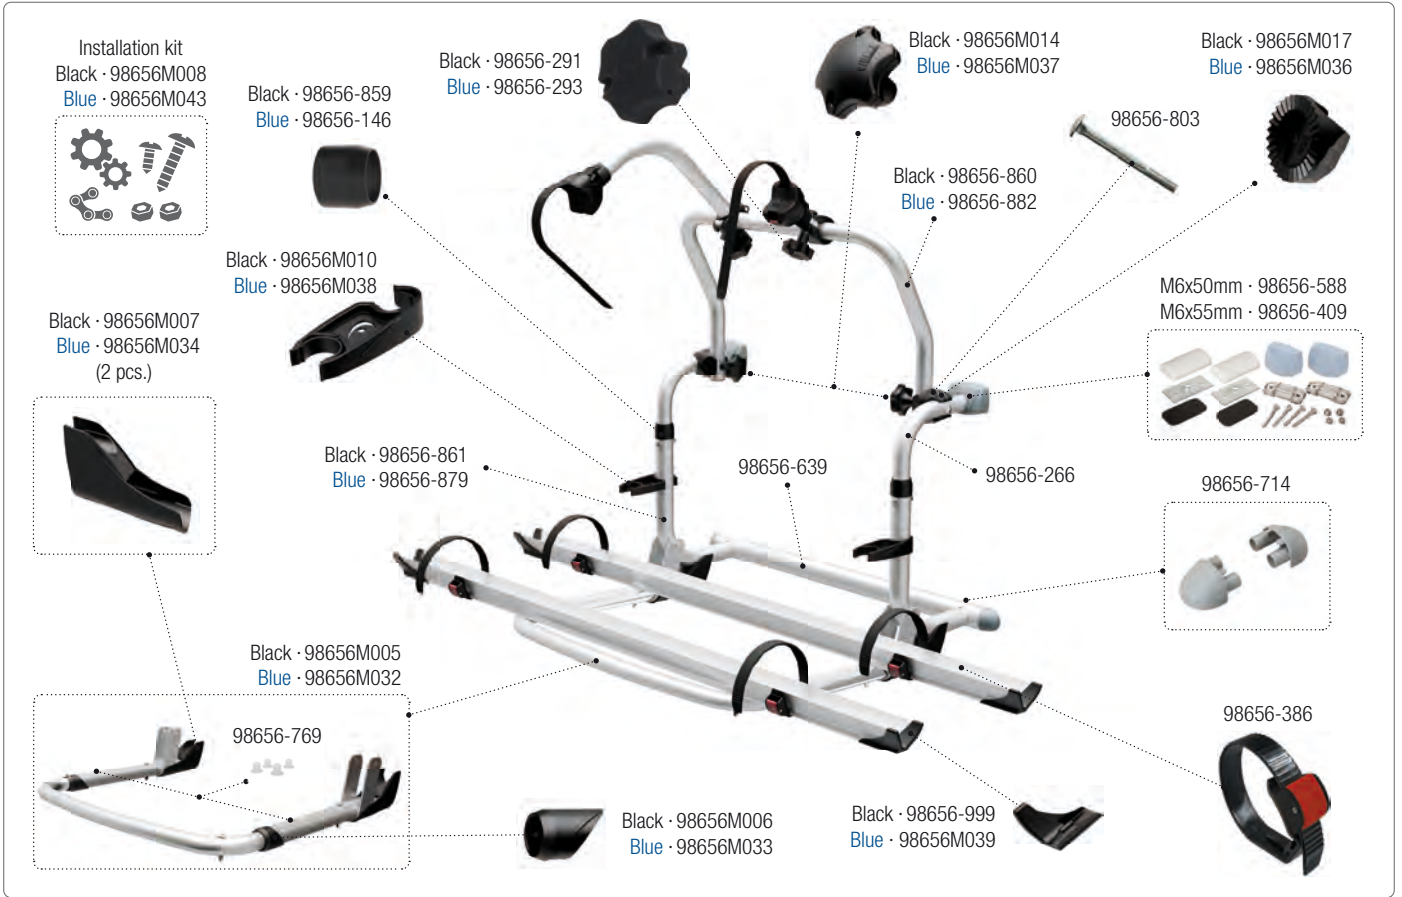

CARRY-BIKE Pro C

02094-10A [Black] · 02094-10B [Blue]