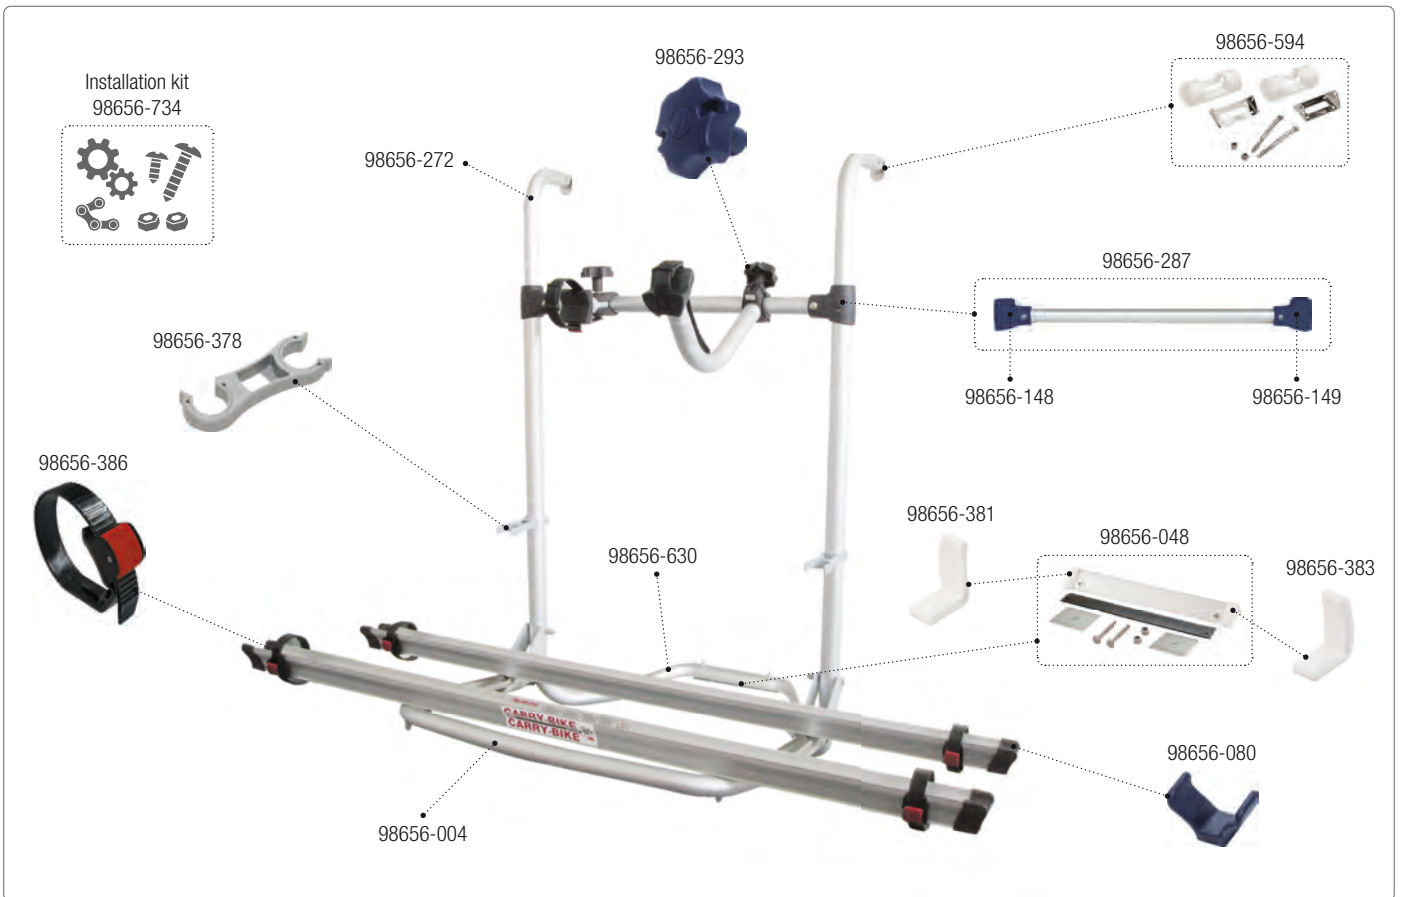

CARRY-BIKE Lift 77 E-Bike

02093D43-

CARRY-BIKE Lift 77 E-Bike

02093C43-

CARRY-BIKE Caravan XL A Pro 02093B91A [Black] · 02093B91B [Blue] · 02093C91A [Deep Black]

CARRY-BIKE Caravan XL A Pro 02093A91- [Red] · 02093A91A [Black] · 02093A91B [Blue]