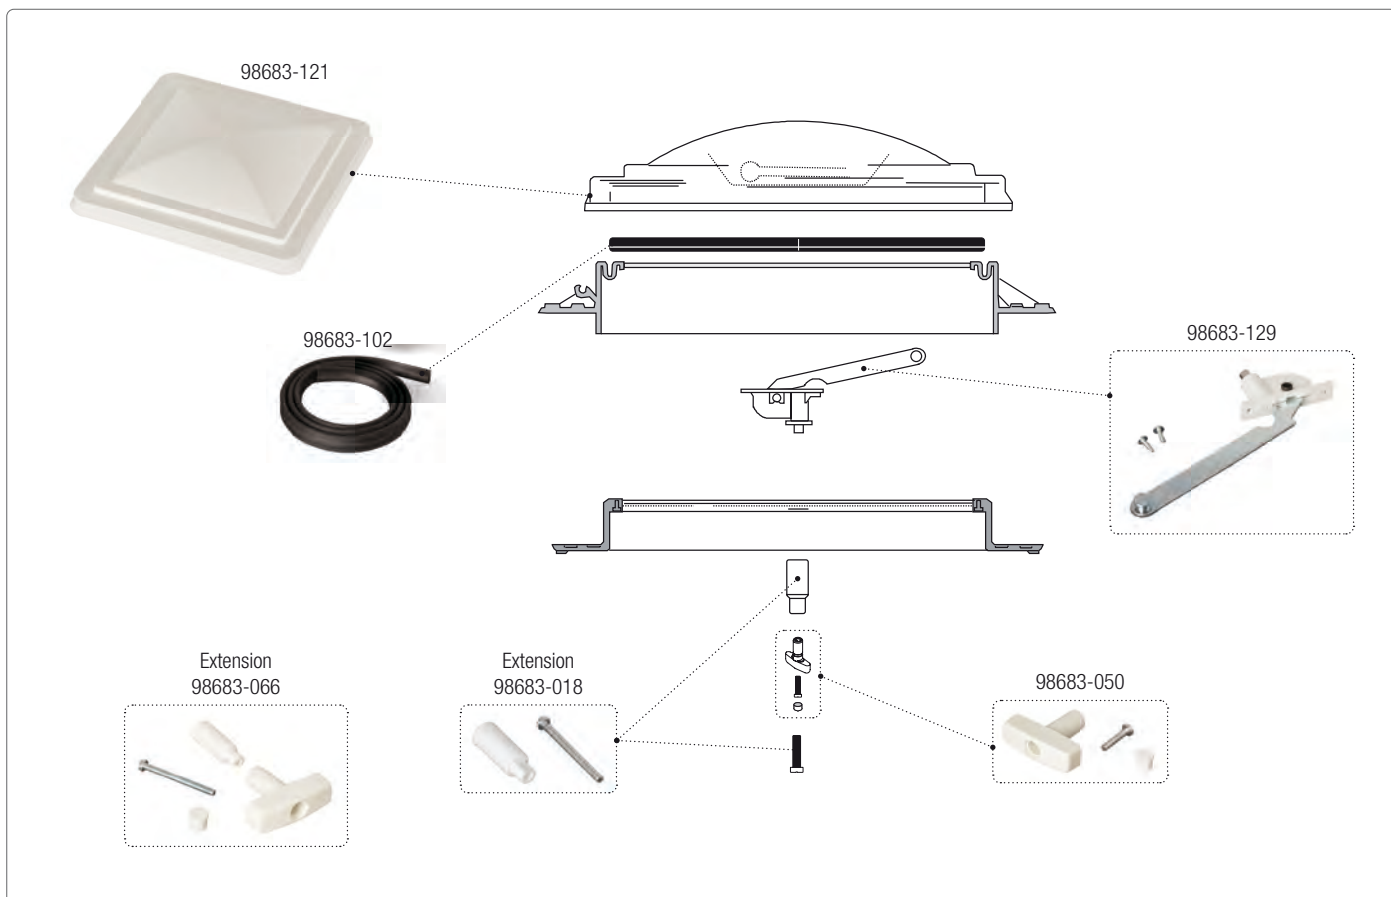

Vent 40x40

01305-01- · 01305A01A · 01305A01B