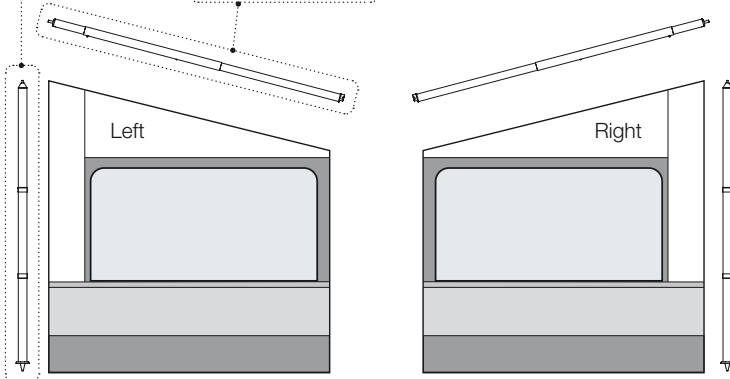

Kit Rapid Set F45

Ext. 250 · 98655-861

Van · 98655-891
Medium · 98655-890
Large · 98655-892

Ext. 250 · 05161-05-

standard for F45
98655-897

for F45 L
F45Ti L
98655-898

98655A484
(2 pcs.)

98655-631
(4 pcs.)

98660-040
(Side · cm 195)
Colour: black

98655-942
(Top)

98655-349
(10 pcs.)

98655-346
(10 pcs.)

98655-347
(10 pcs.)

98655-006
(20 pcs.)