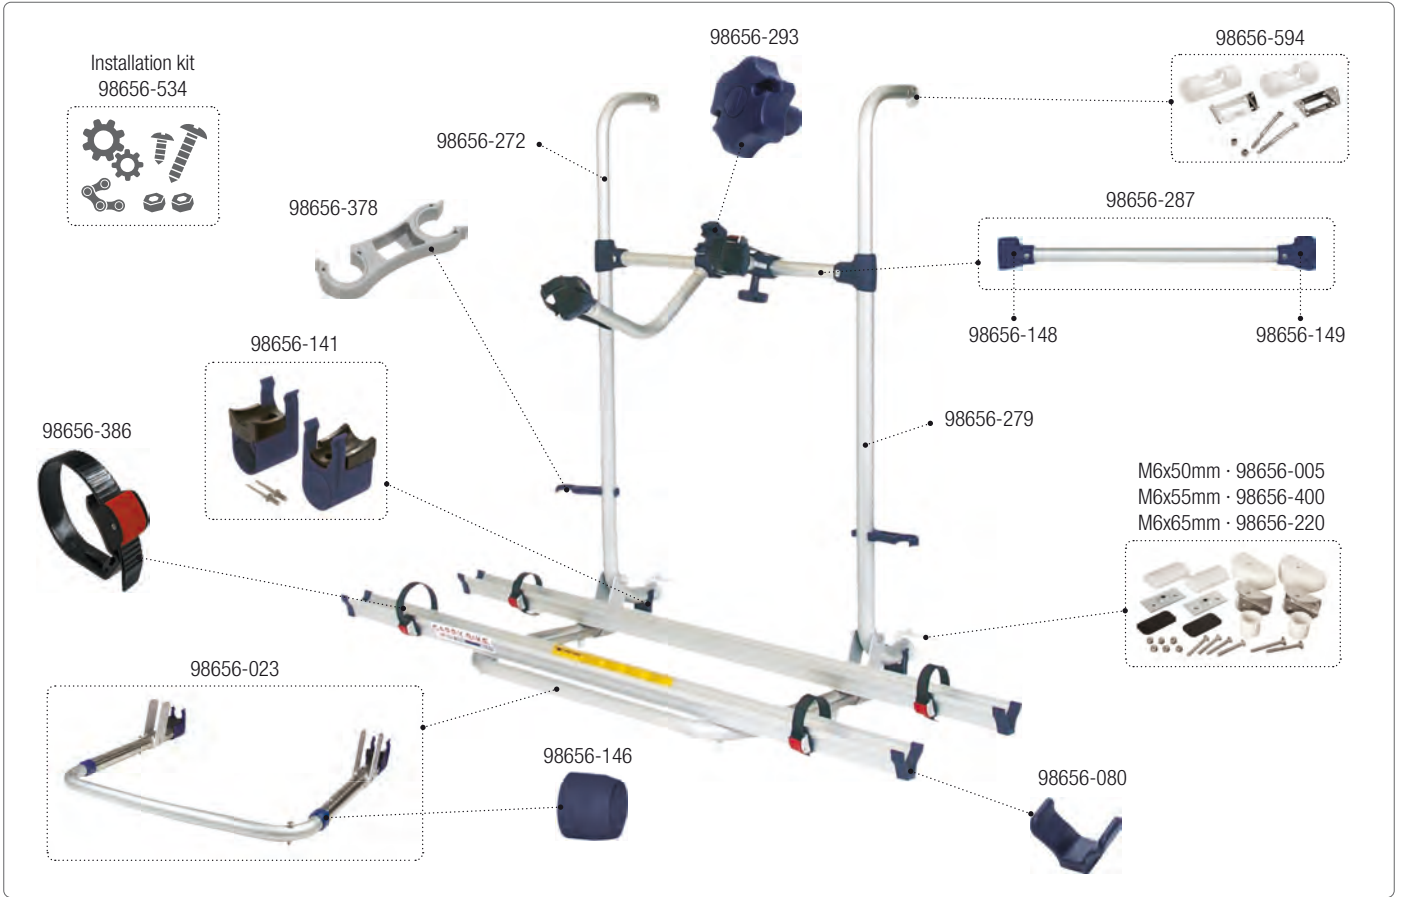

CARRY-BIKE Lift 77 E-Bike

02093D43-

CARRY-BIKE Lift 77 E-Bike

02093C43-

CARRY-BIKE Caravan XL A Pro 02093B91A [Black] · 02093B91B [Blue] · 02093C91A [Deep Black]

CARRY-BIKE Caravan XL A Pro 02093A91- [Red] · 02093A91A [Black] · 02093A91B [Blue]