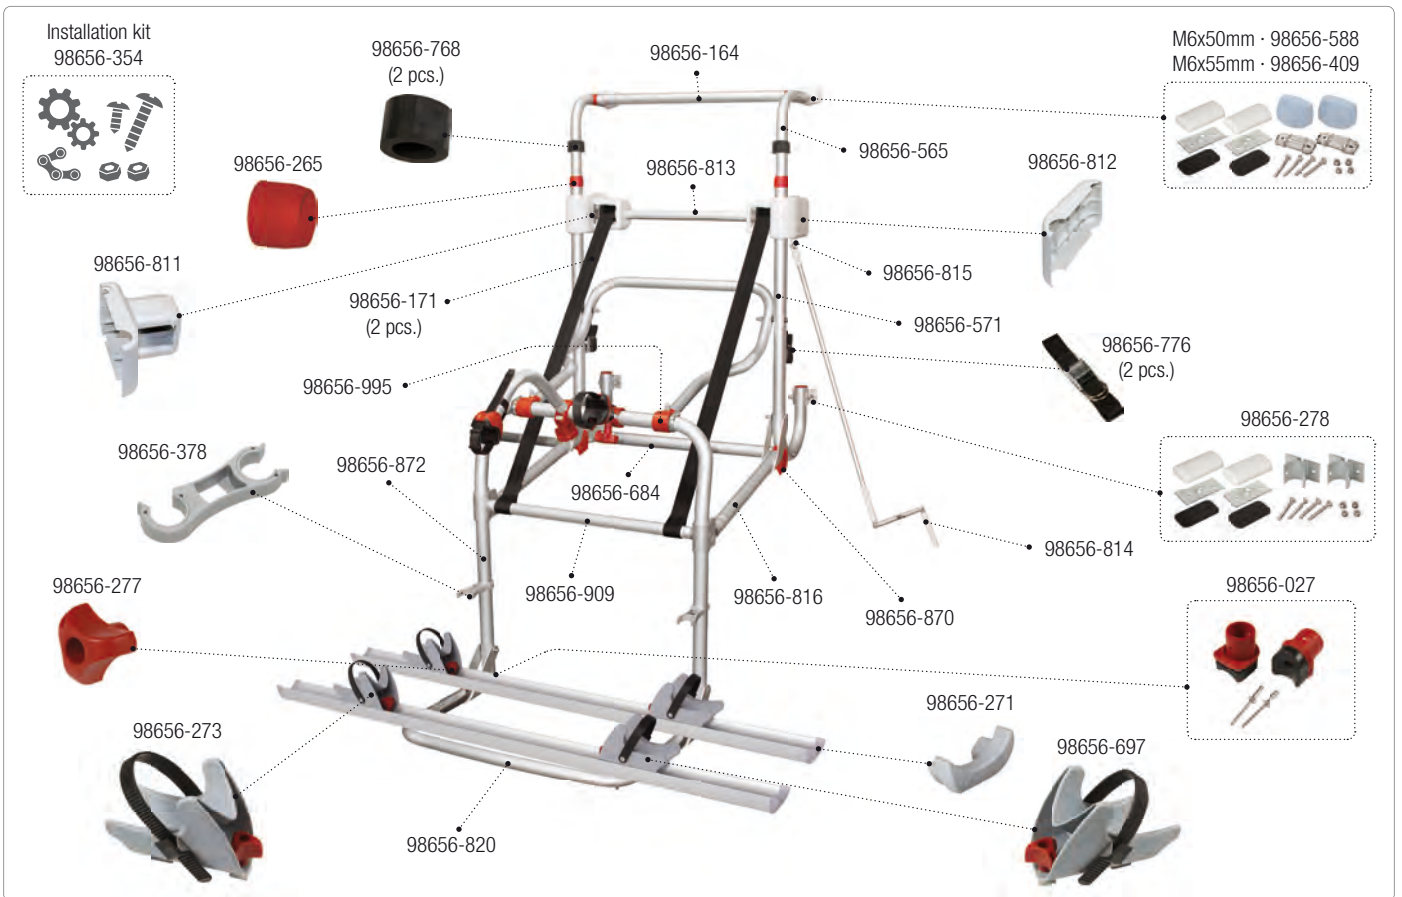

CARRY-BIKE Lift 77 E-Bike

02093C43-