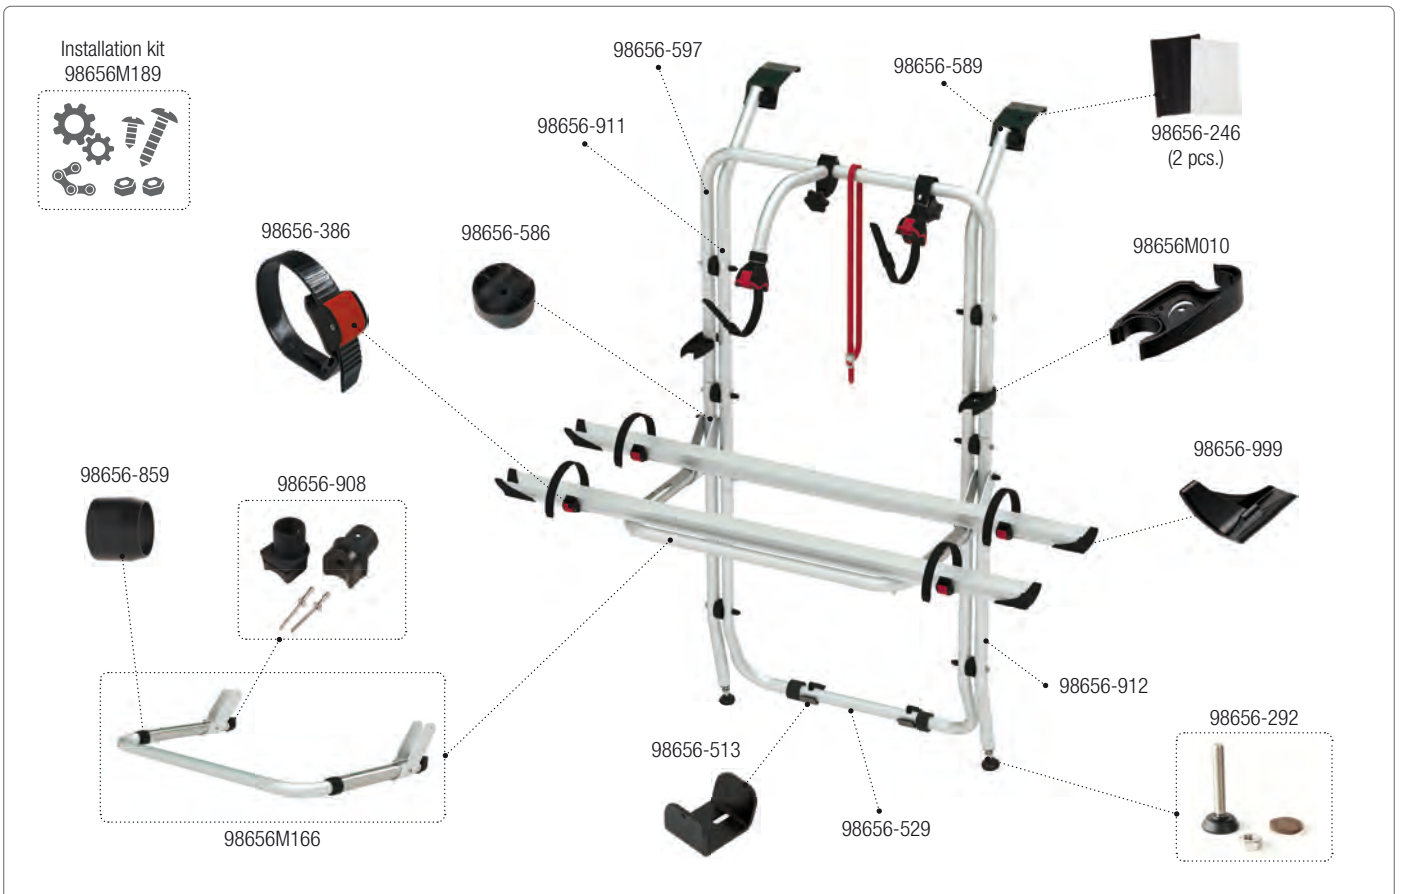

CARRY-BIKE Mercedes V Class Lift E-Bike

02094A15A

CARRY-BIKE Mercedes V Class Lift E-Bike

02094-15A

CARRY-BIKE Mercedes Viano

02093B75A

CARRY-BIKE Opel Vivaro / Renault Trafic

02093-72- [Red] · 02093-72A [Black] · 02093A72-