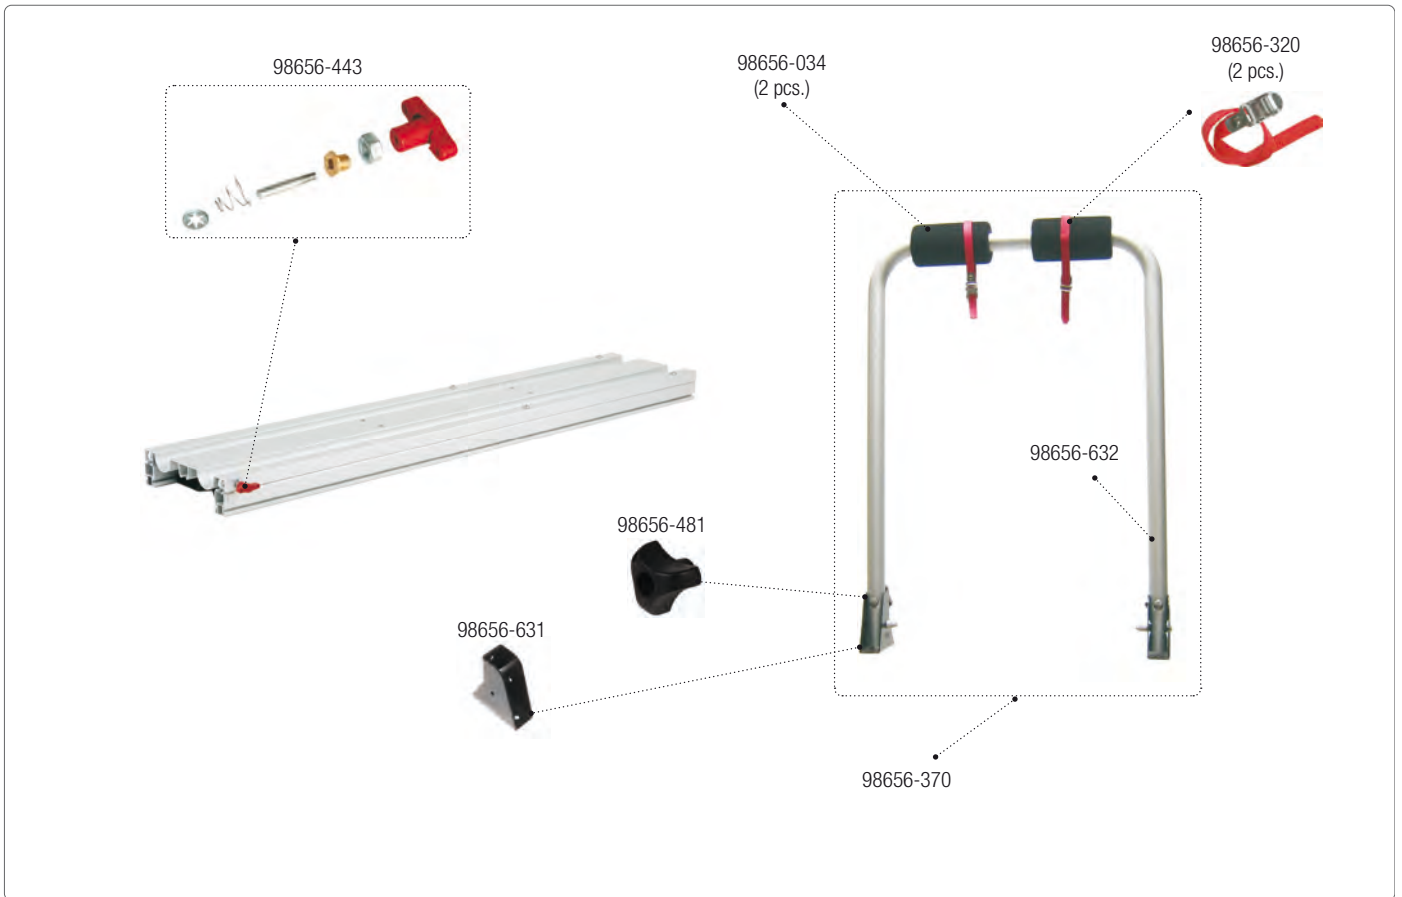

CARRY-BIKE Ford Transit

02093A60A

Bike-Block Pro

04133(X)01-

Bike-Block Pro S

07215(X)01-

Kit Upgrade E-Bike

98656M137