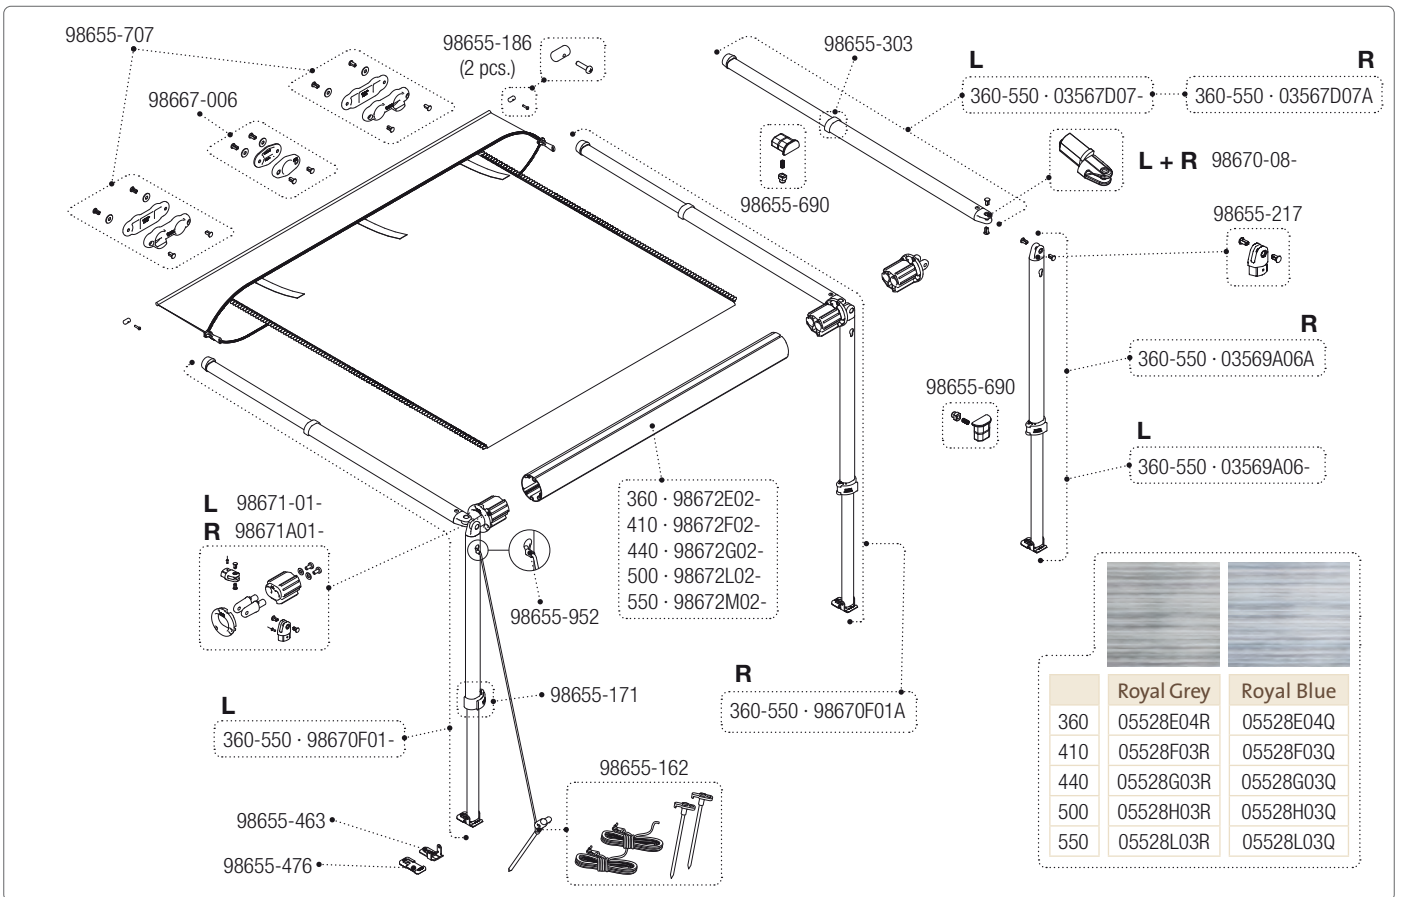

CaravanStore ZIP XL 280-310

CaravanStore ZIP XL 360-550

| | | |
|-----|------------|------------|
| | Royal Grey | Royal Blue |
| 255 | 05528B02R | 05528B02Q |

| | | |
|-----|--|------------|
| | Royal Grey | Royal Blue |
| 280 | 05528 + second part of the item No. - see schedule below | |
| 310 | C02R | C02Q |
| 310 | D02R | D02Q |
| 360 | E02R | E02Q |
| 410 | F02R | F02Q |
| 440 | G02R | G02Q |
| 500 | H02R | H02Q |
| 550 | L02R | L02Q |