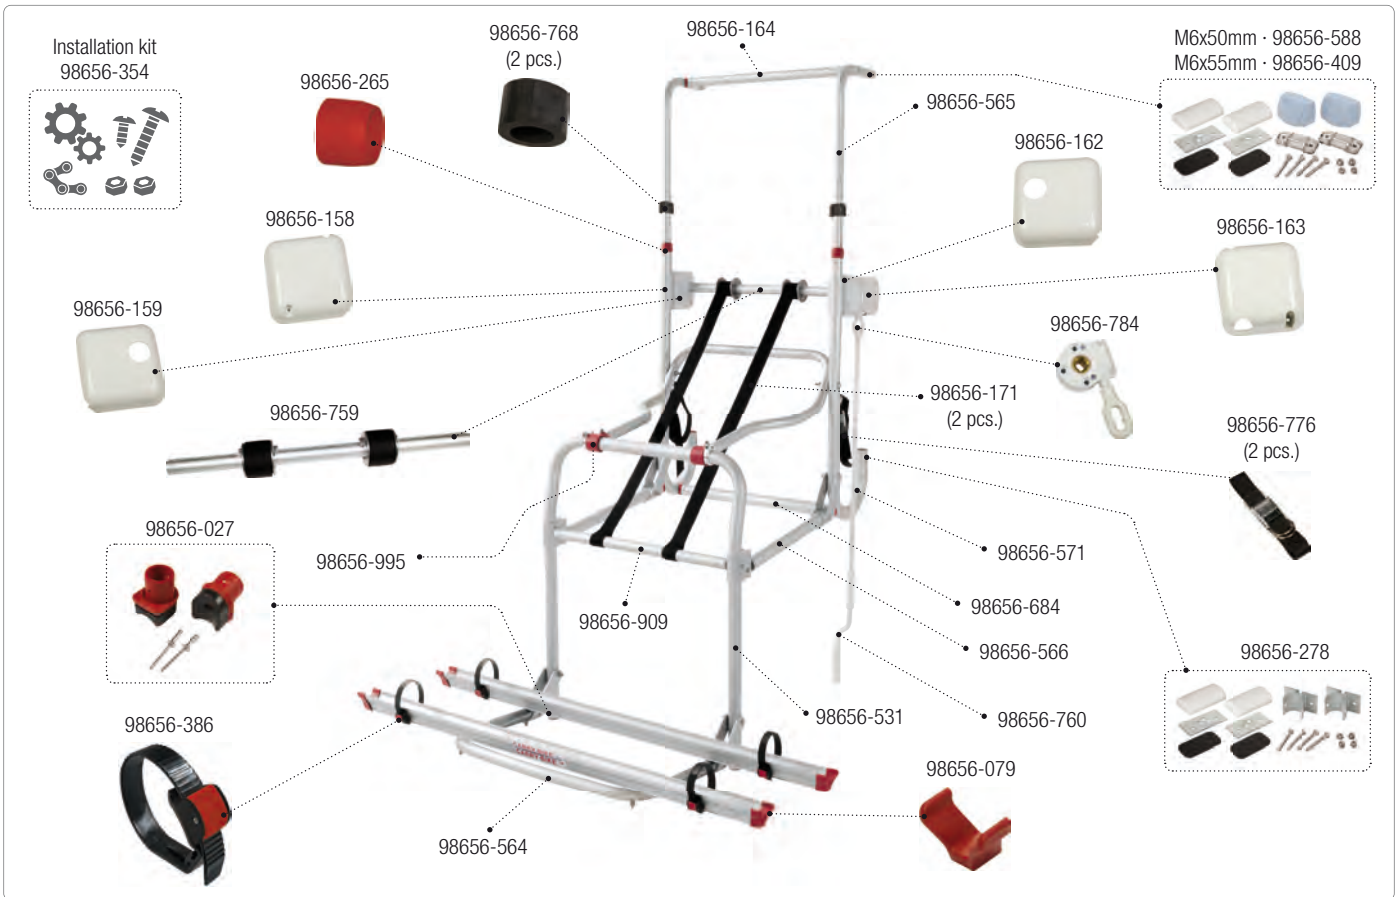

CARRY-BIKE CL

02093A87- [Red] · 02093A87B [Blue] · 02093A87G [Grey] Version 2015

CARRY-BIKE CL

02093-87- Version 2008

CARRY-BIKE Lift 77

02093F43A [Black] · 02093F43B [Blue]

CARRY-BIKE Lift 77

02093B43- [Red] · 02093B43A [Black] · 02093B43B [Blue]