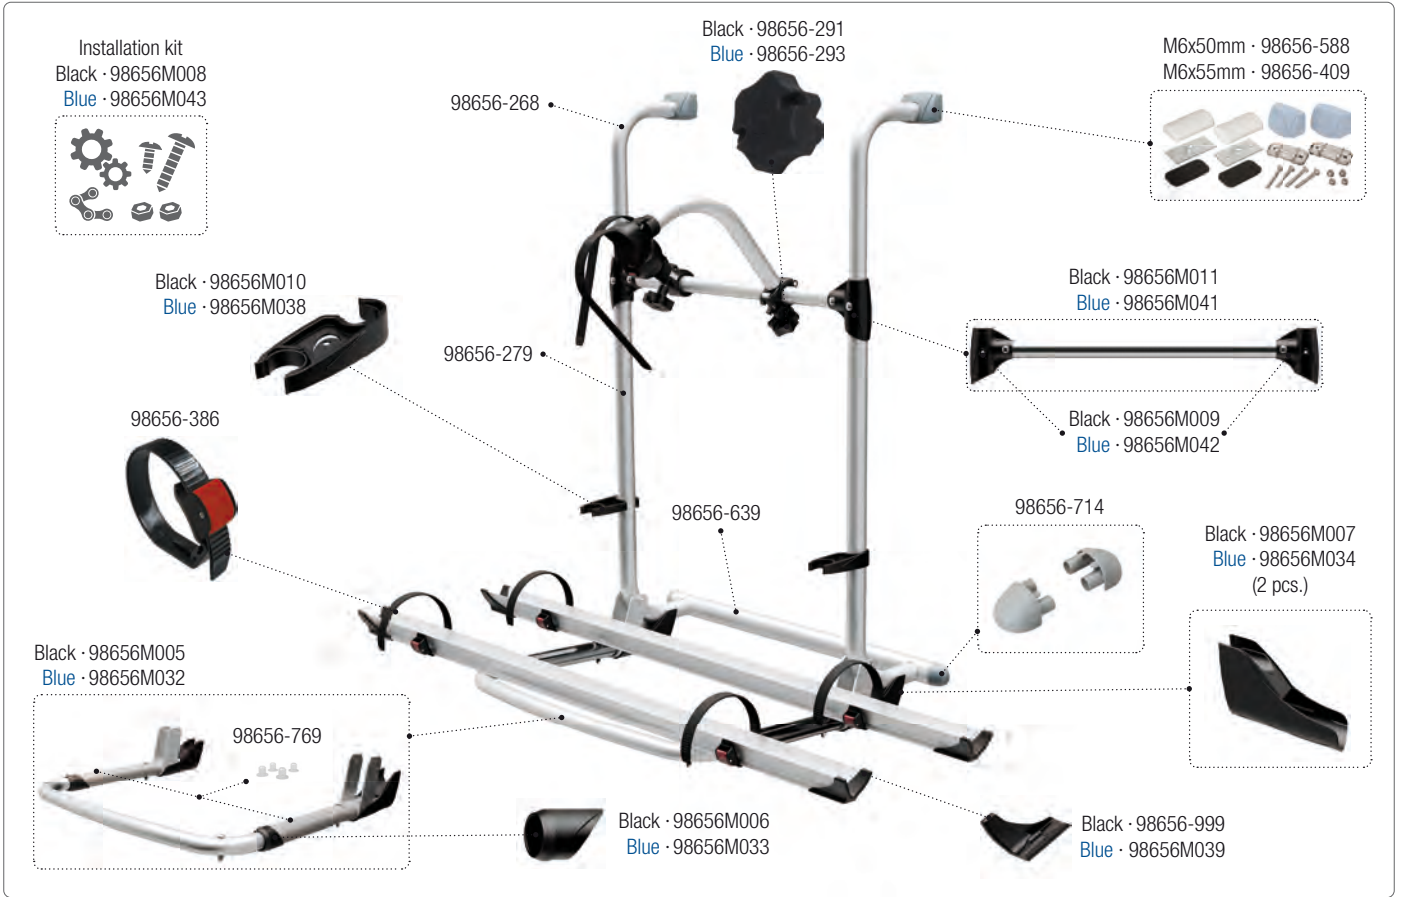

Side W / Side W Pro / Sun View Side

Skirting Motorhome

Clip System Adapters

CARRY-BIKE Pro M

02094-11A [Black] · 02094-11B [Blue]

CARRY-BIKE Pro M

02094-03- [Red] · 02094-03C [Black]

CARRY-BIKE Pro C