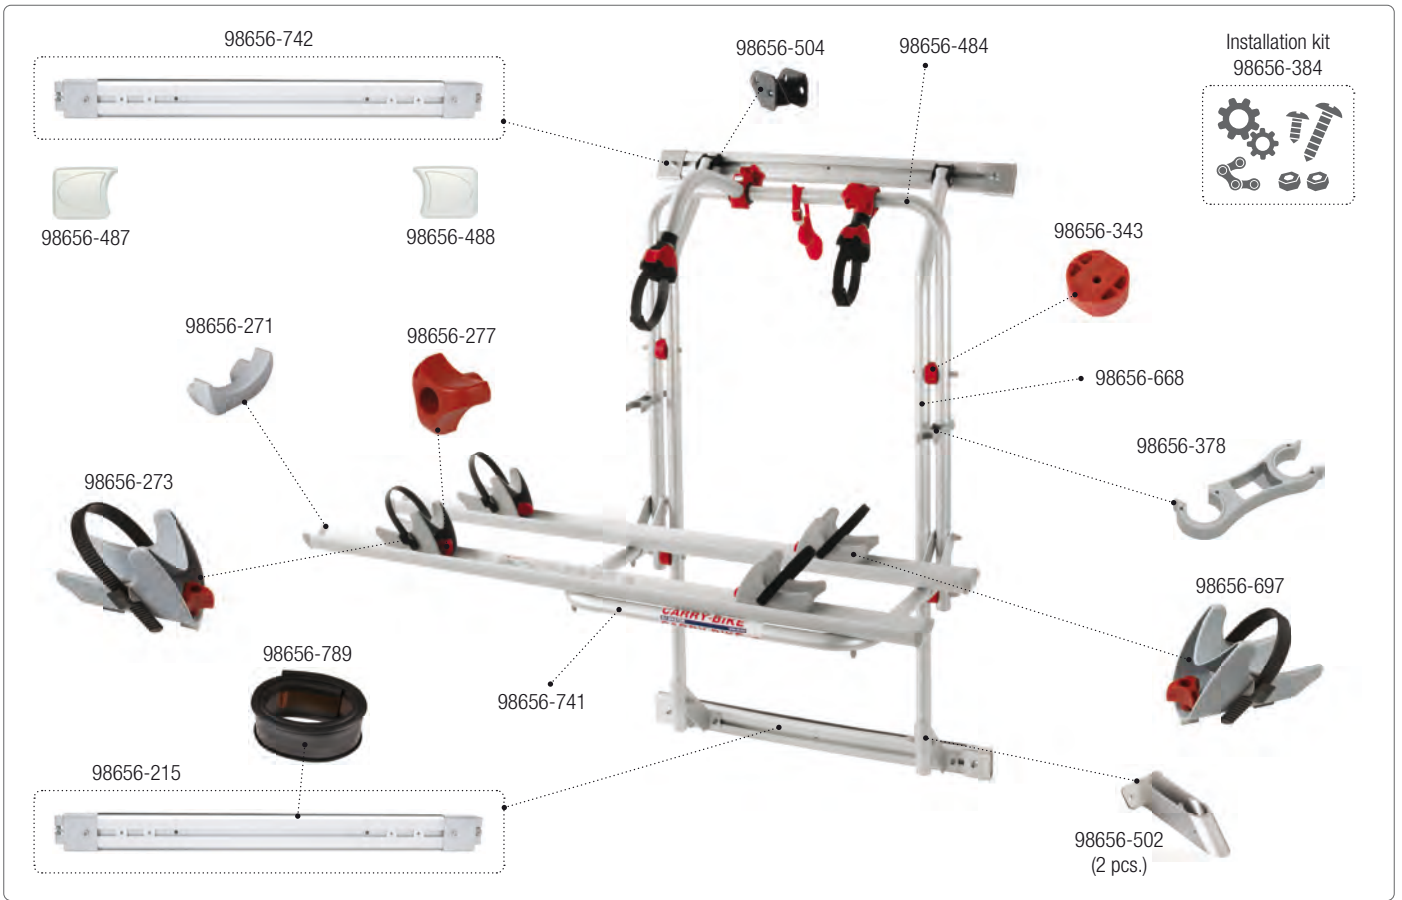

CARRY-BIKE Ford Transit

02093A60A

Bike-Block Pro

04133(X)01-

Bike-Block Pro S

07215(X)01-

Kit Upgrade E-Bike

98656M137