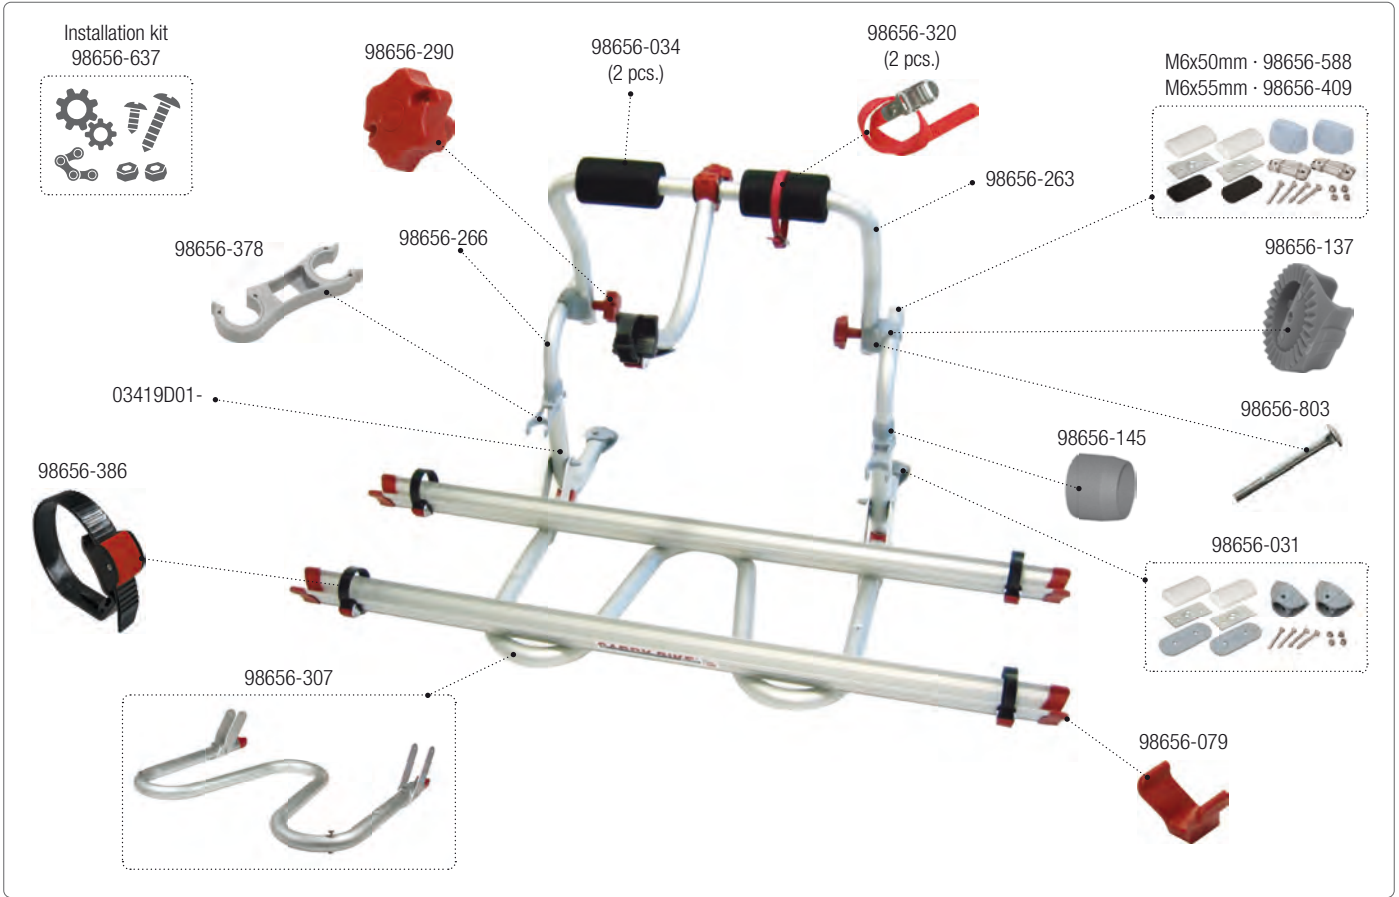

CARRY-BIKE CL

02093A87- [Red] · 02093A87B [Blue] · 02093A87G [Grey] Version 2015

CARRY-BIKE CL

02093-87- Version 2008

CARRY-BIKE Lift 77

02093F43A [Black] · 02093F43B [Blue]

CARRY-BIKE Lift 77

02093B43- [Red] · 02093B43A [Black] · 02093B43B [Blue]