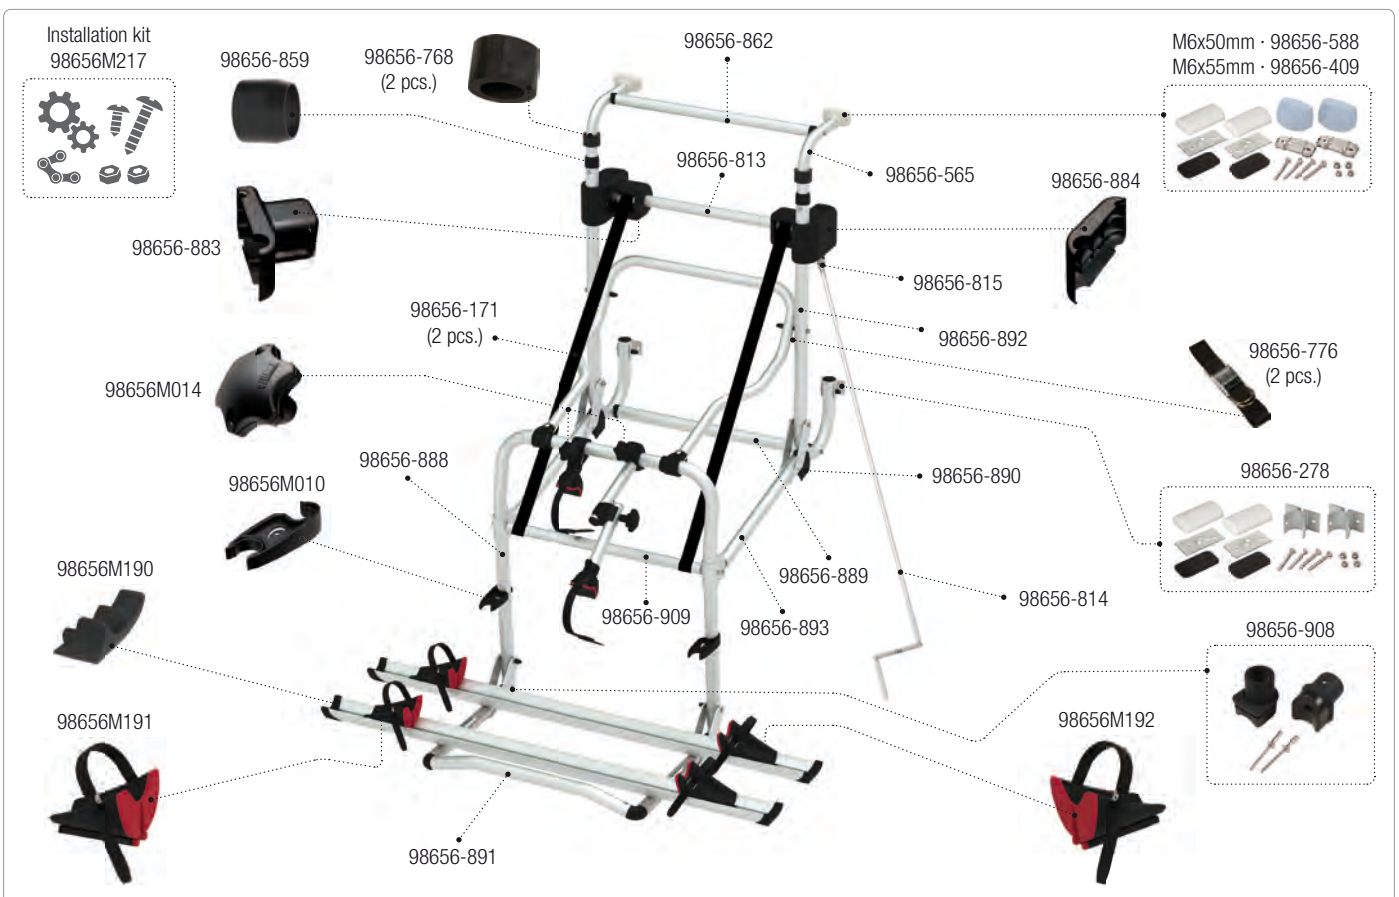

CARRY-BIKE CL

02093A87- [Red] · 02093A87B [Blue] · 02093A87G [Grey] Version 2015

CARRY-BIKE CL

02093-87- Version 2008

CARRY-BIKE Lift 77

02093F43A [Black] · 02093F43B [Blue]

CARRY-BIKE Lift 77

02093B43- [Red] · 02093B43A [Black] · 02093B43B [Blue]