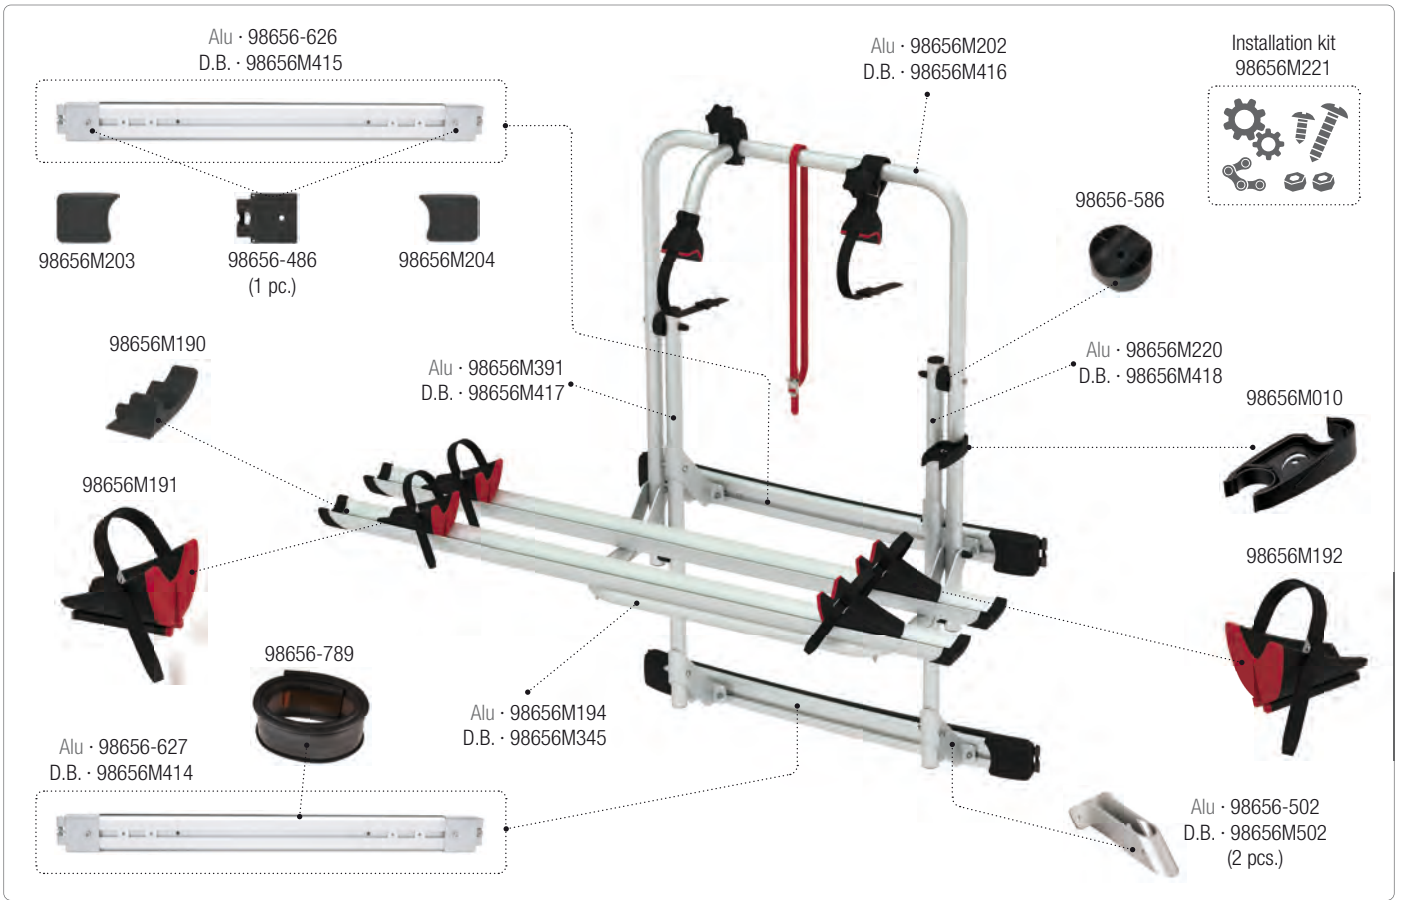

CARRY-BIKE Ford Transit

02093A60A

Bike-Block Pro

04133(X)01-

Bike-Block Pro S

07215(X)01-

Kit Upgrade E-Bike

98656M137