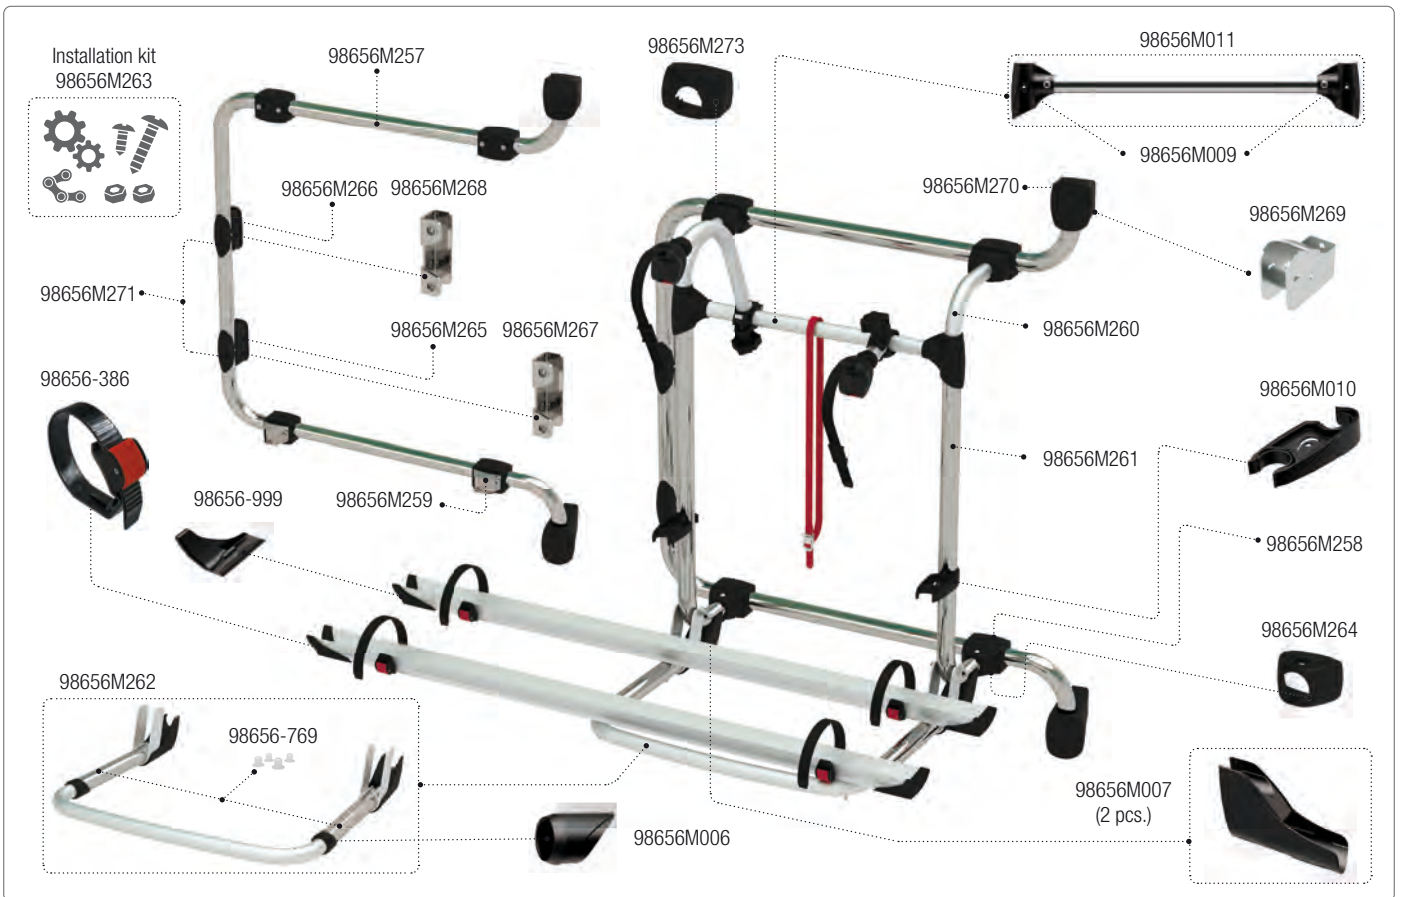

CARRY-BIKE Ford Transit

02093A60A

Bike-Block Pro

04133(X)01-

Bike-Block Pro S

07215(X)01-

Kit Upgrade E-Bike

98656M137