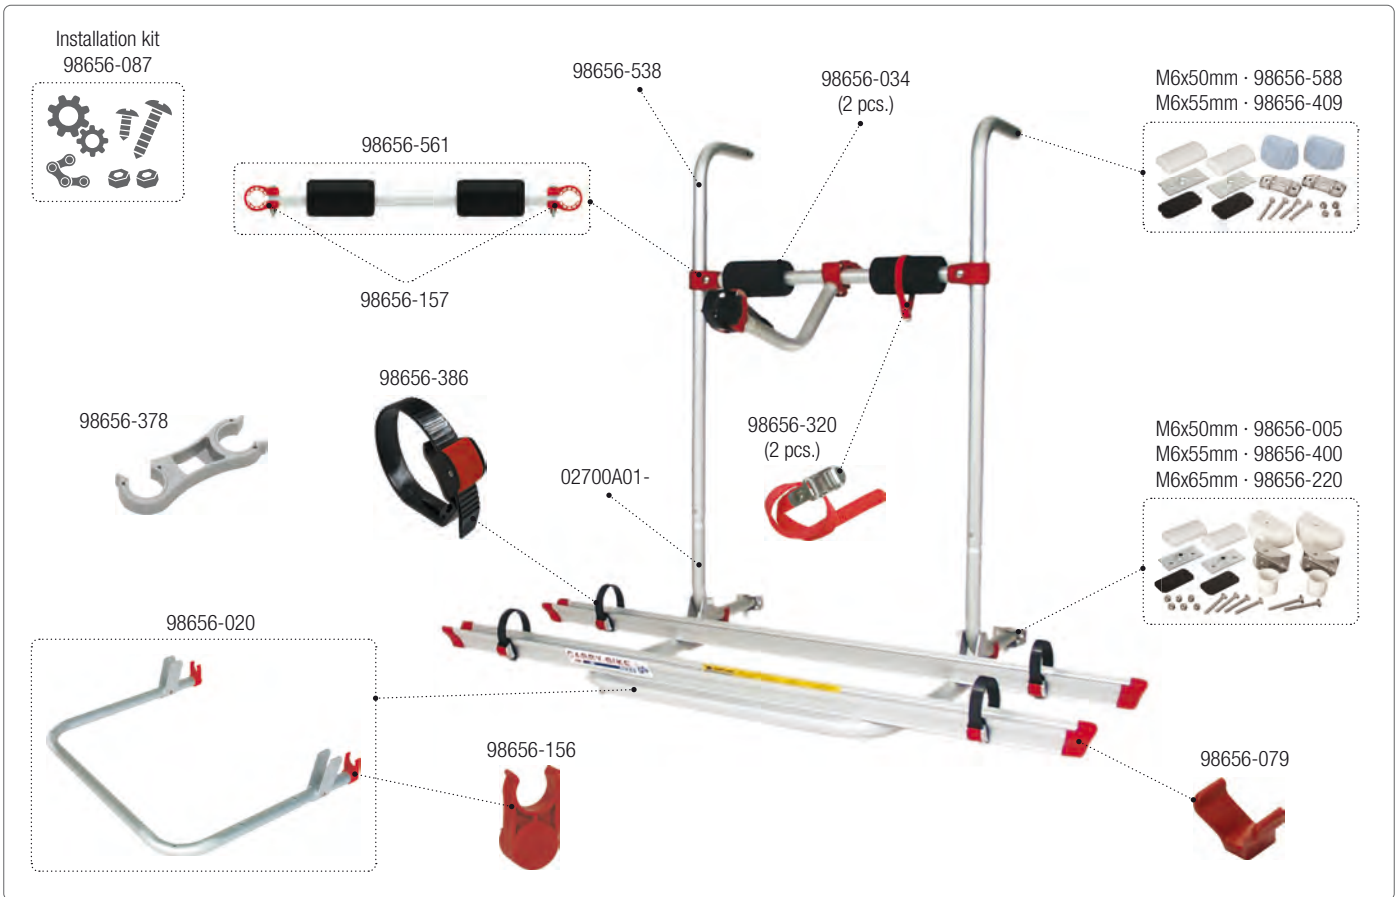

02094-10A [Black] · 02094-10B [Blue]

CARRY-BIKE Pro C

02093-18- [Red] · 02093-18C [Black] · 02093-18B [Blue]

CARRY-BIKE UL

02093B86A [Black] · 02093B86B [Blue] · 02093B86G [Grey]

CARRY-BIKE UL

02093A86- [Red] · 02093A86B [Blue] · 02093A86G [Grey] · Version 2015