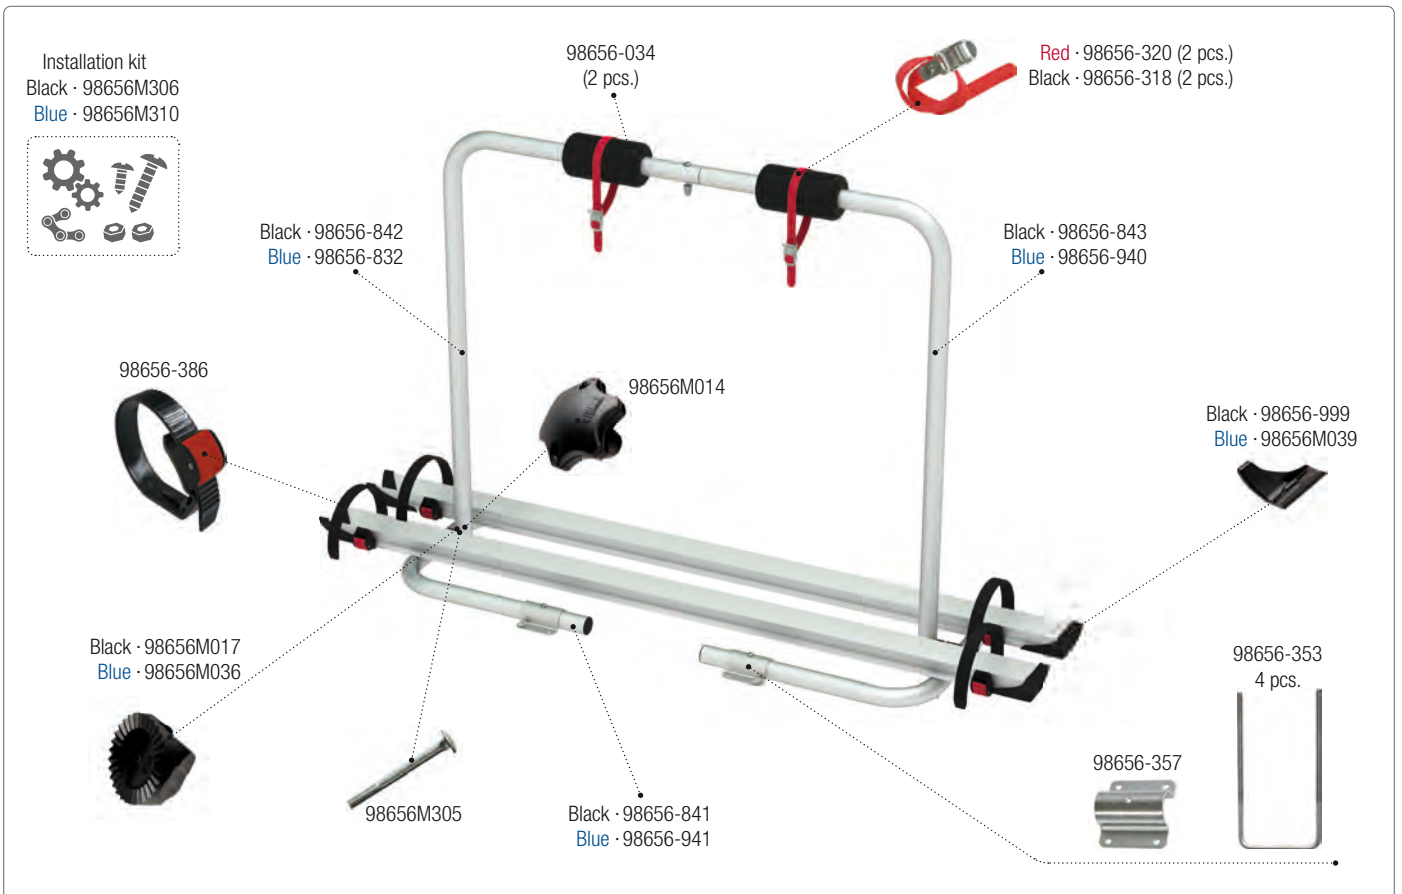

CARRY-BIKE Lift 77 E-Bike

02093D43-

CARRY-BIKE Lift 77 E-Bike

02093C43-

CARRY-BIKE Caravan XL A Pro 02093B91A [Black] · 02093B91B [Blue] · 02093C91A [Deep Black]

CARRY-BIKE Caravan XL A Pro 02093A91- [Red] · 02093A91A [Black] · 02093A91B [Blue]