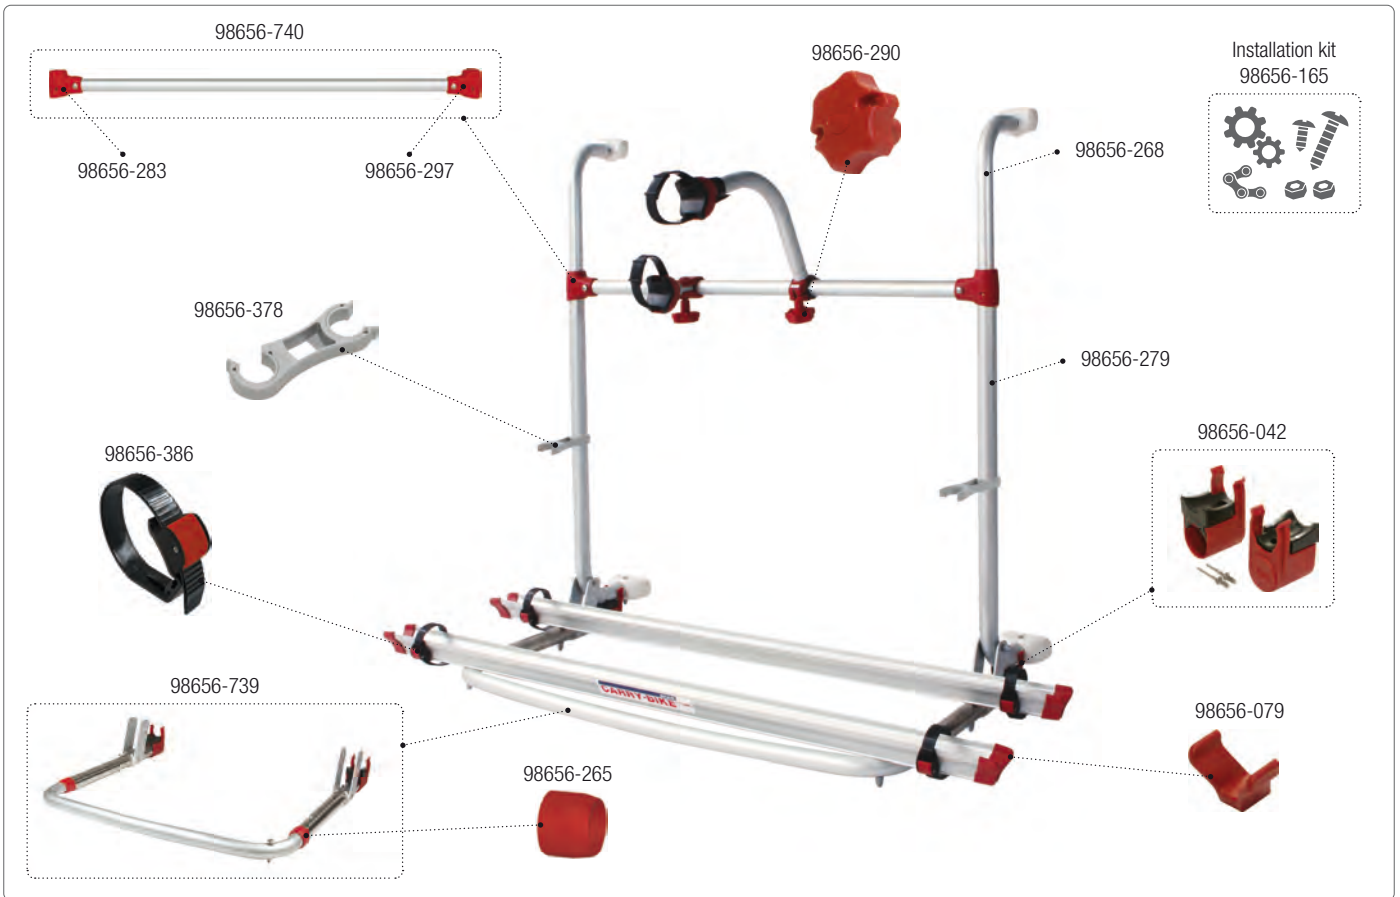

CARRY-BIKE Lift 77 E-Bike

02093D43-

CARRY-BIKE Lift 77 E-Bike

02093C43-

CARRY-BIKE Caravan XL A Pro 02093B91A [Black] · 02093B91B [Blue] · 02093C91A [Deep Black]

CARRY-BIKE Caravan XL A Pro 02093A91- [Red] · 02093A91A [Black] · 02093A91B [Blue]