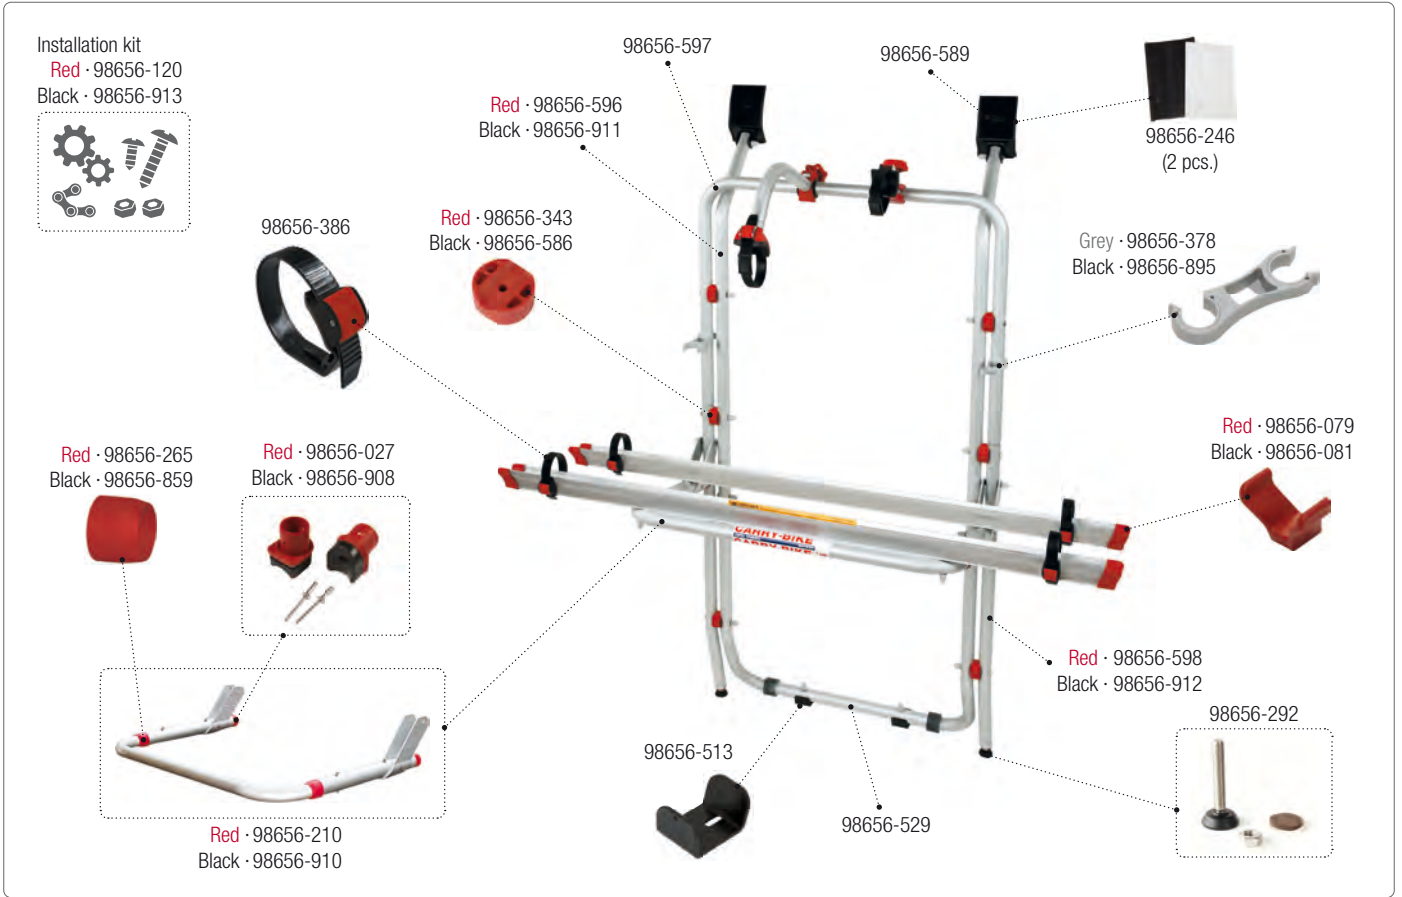

CARRY-BIKE Mercedes V Class Lift E-Bike

02094A15A

CARRY-BIKE Mercedes V Class Lift E-Bike

02094-15A

CARRY-BIKE Mercedes Viano

02093B75A

CARRY-BIKE Opel Vivaro / Renault Trafic

02093-72- [Red] · 02093-72A [Black] · 02093A72-