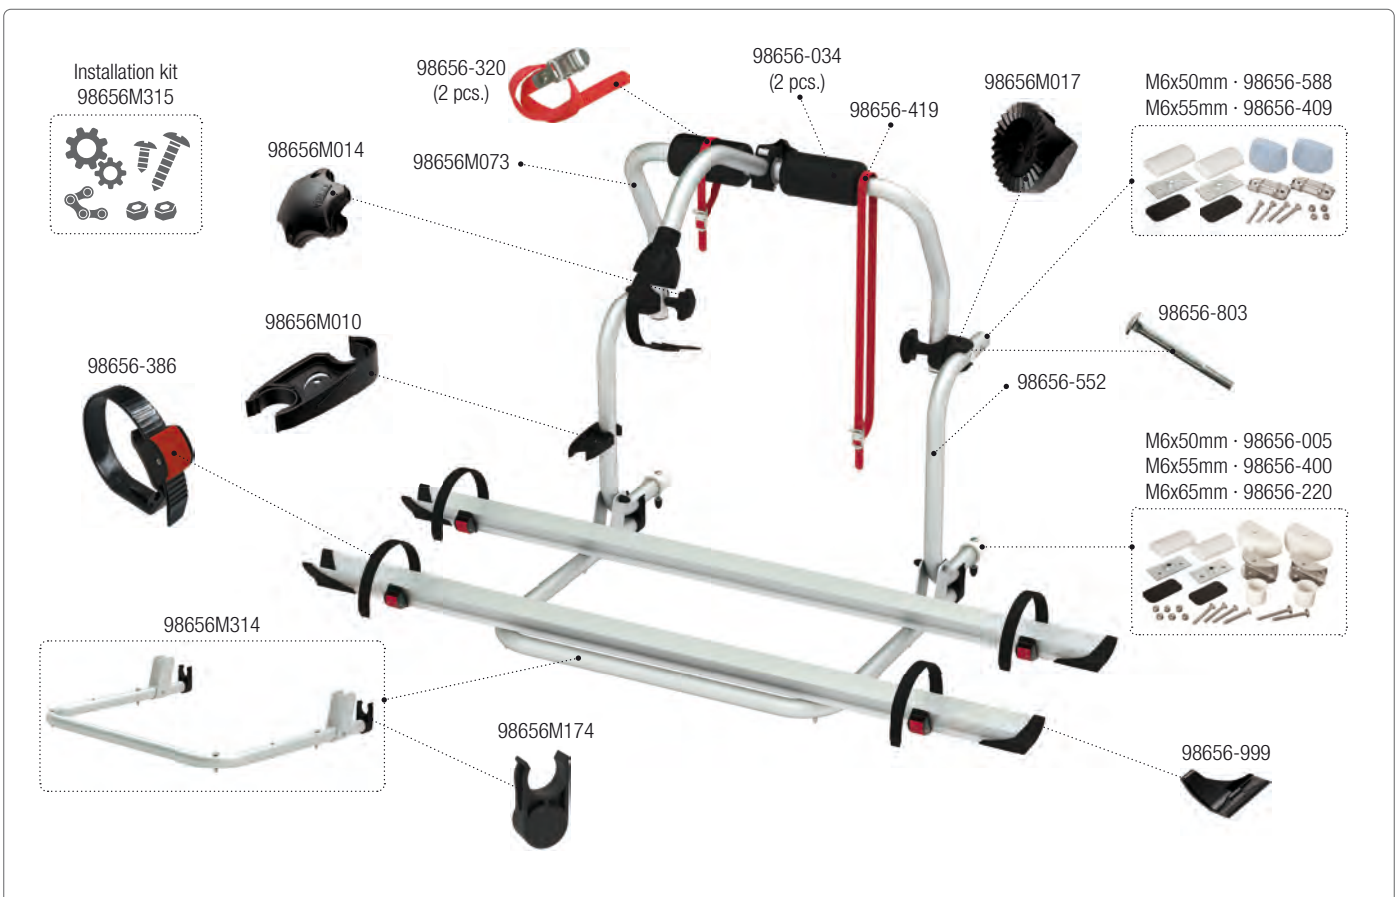

CARRY-BIKE Lift 77 E-Bike

02093D43-

CARRY-BIKE Lift 77 E-Bike

02093C43-

CARRY-BIKE Caravan XL A Pro 02093B91A [Black] · 02093B91B [Blue] · 02093C91A [Deep Black]

CARRY-BIKE Caravan XL A Pro 02093A91- [Red] · 02093A91A [Black] · 02093A91B [Blue]