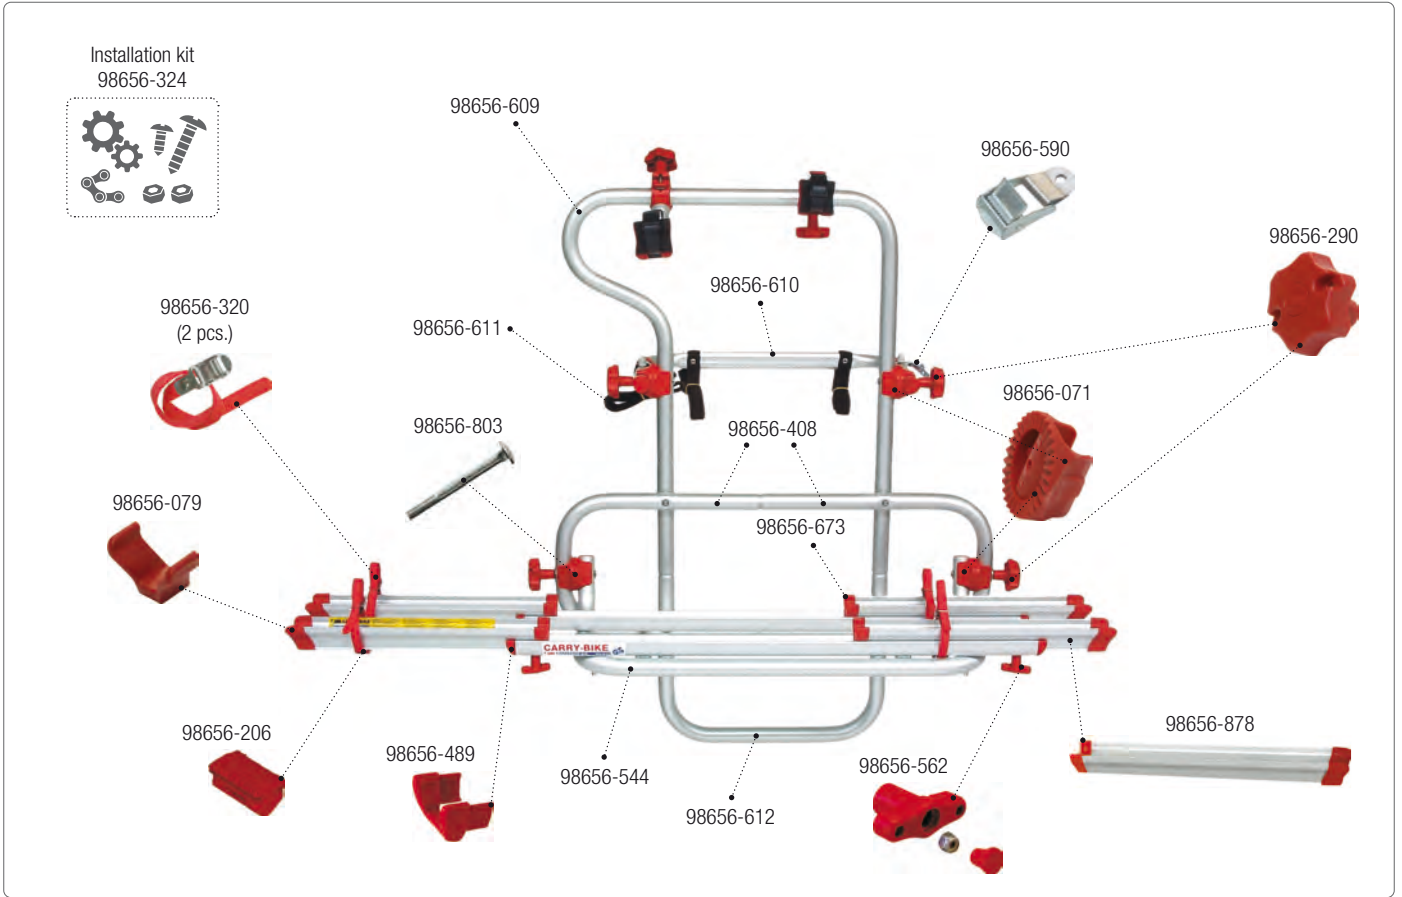

CARRY-BIKE Ford Transit

02093A60A

Bike-Block Pro

04133(X)01-

Bike-Block Pro S

07215(X)01-

Kit Upgrade E-Bike

98656M137