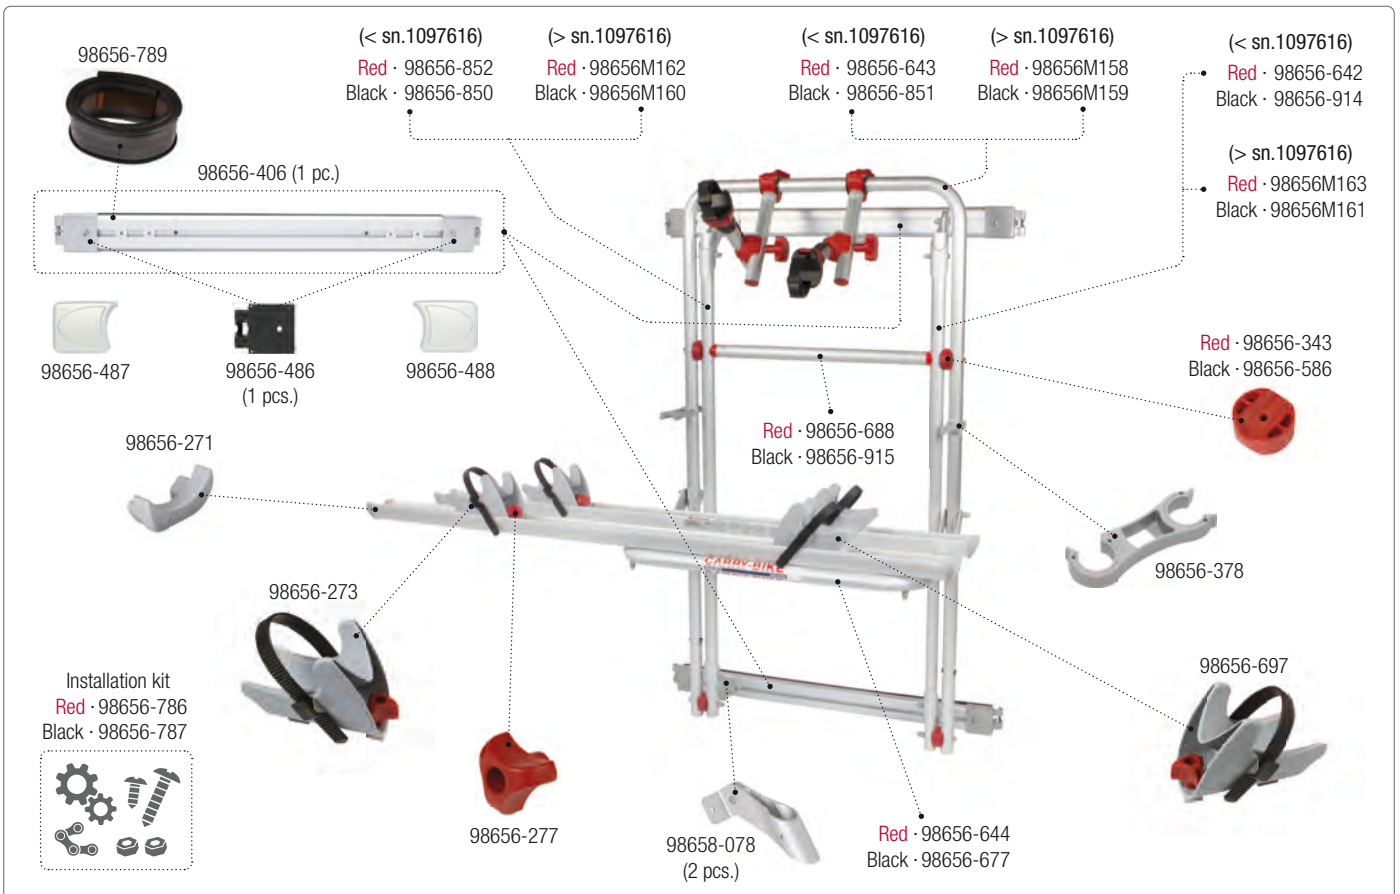

CARRY-BIKE Ford Transit

02093A60A

Bike-Block Pro

04133(X)01-

Bike-Block Pro S

07215(X)01-

Kit Upgrade E-Bike

98656M137