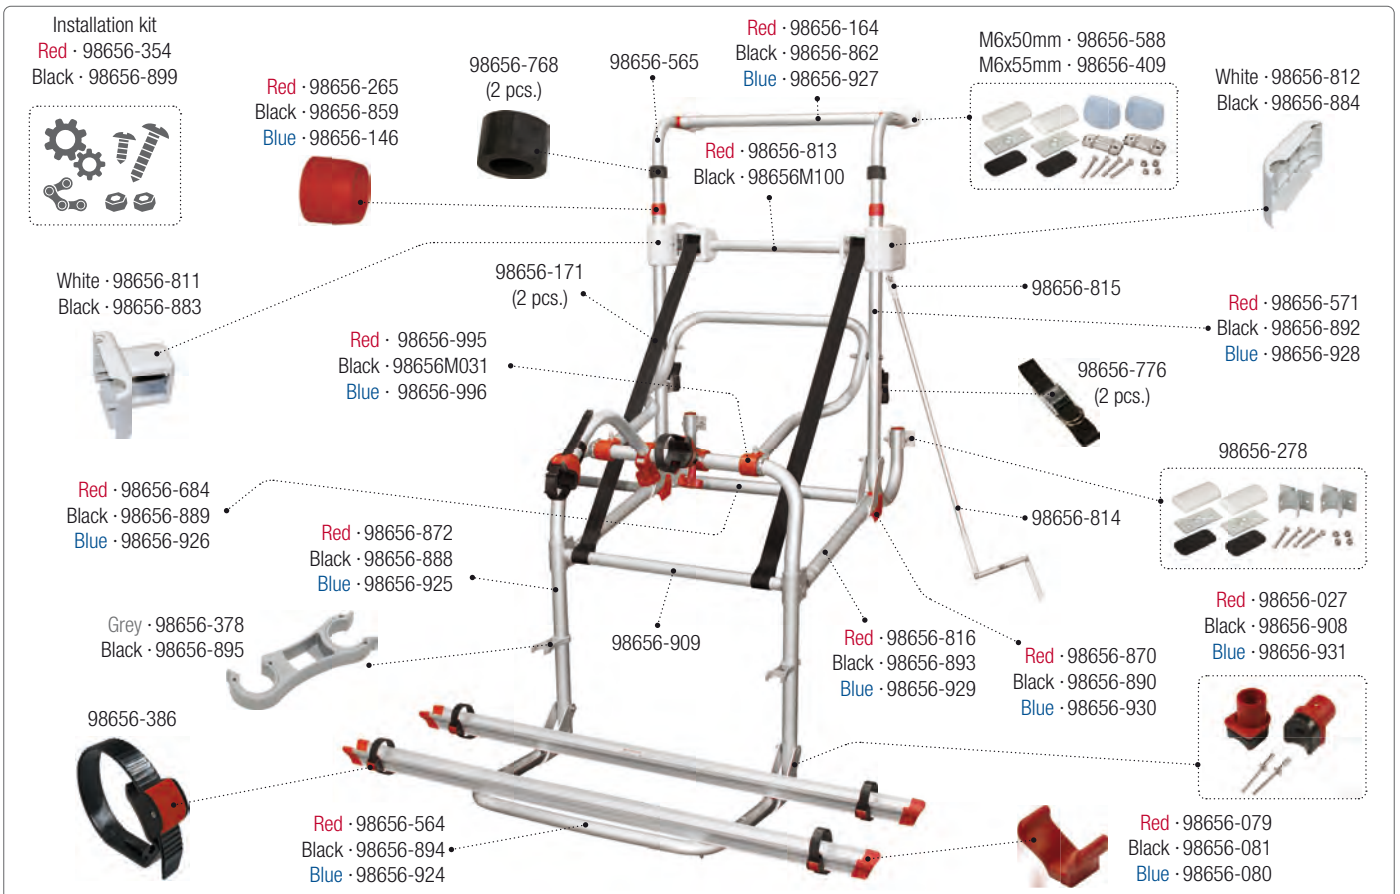

CARRY-BIKE CL

02093A87- [Red] · 02093A87B [Blue] · 02093A87G [Grey] Version 2015

CARRY-BIKE CL

02093-87- Version 2008

CARRY-BIKE Lift 77

02093F43A [Black] · 02093F43B [Blue]

CARRY-BIKE Lift 77

02093B43- [Red] · 02093B43A [Black] · 02093B43B [Blue]