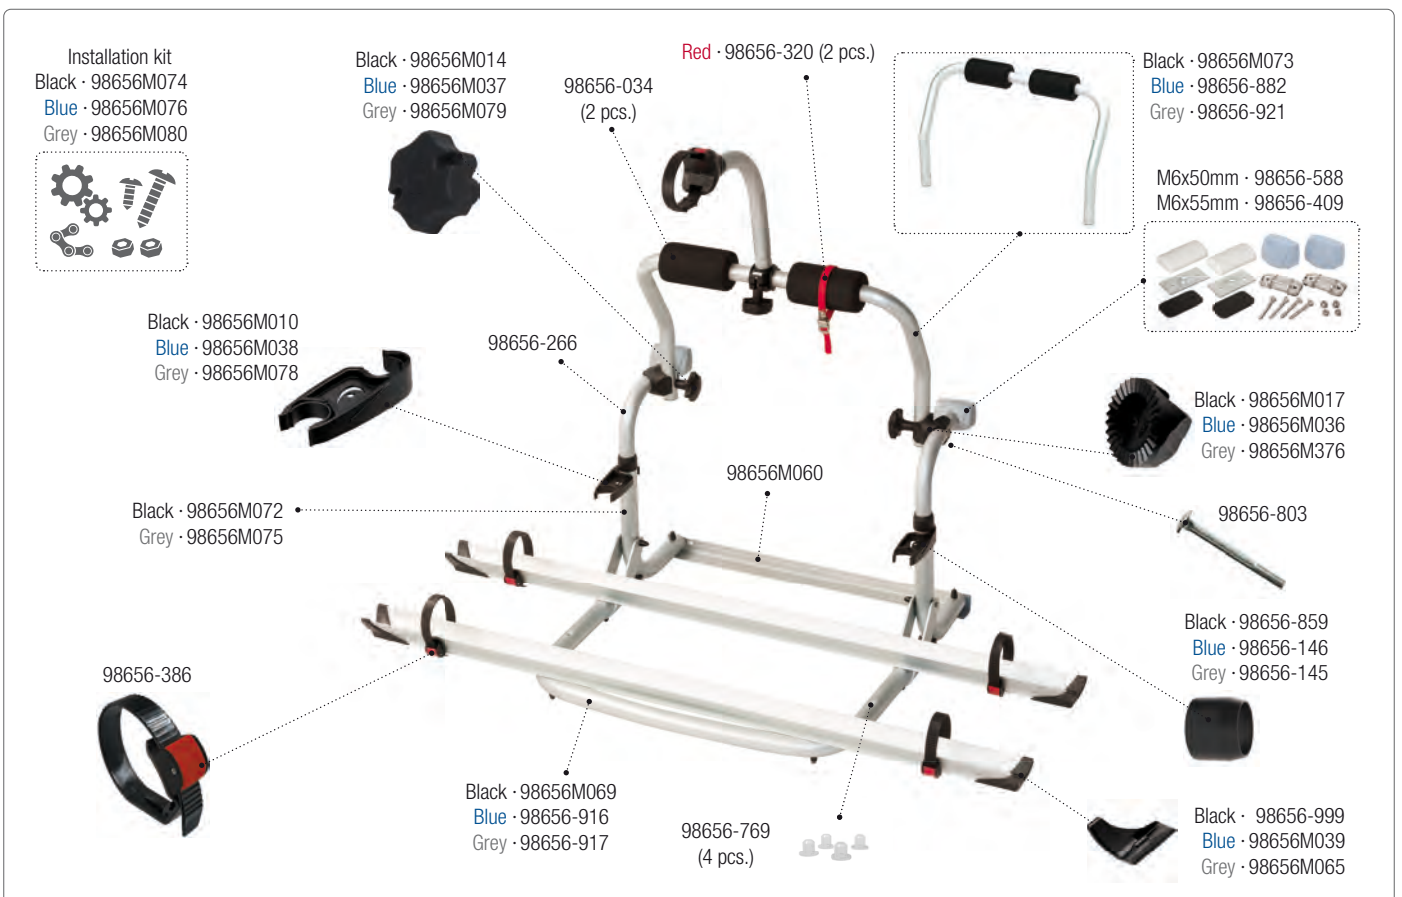

02094-10A [Black] · 02094-10B [Blue]

CARRY-BIKE Pro C

02093-18- [Red] · 02093-18C [Black] · 02093-18B [Blue]

CARRY-BIKE UL

02093B86A [Black] · 02093B86B [Blue] · 02093B86G [Grey]

CARRY-BIKE UL

02093A86- [Red] · 02093A86B [Blue] · 02093A86G [Grey] · Version 2015

CARRY-BIKE CL

02093A87- [Red] · 02093A87B [Blue] · 02093A87G [Grey] Version 2015

CARRY-BIKE CL

02093-87- Version 2008

CARRY-BIKE Lift 77

02093F43A [Black] · 02093F43B [Blue]

CARRY-BIKE Lift 77

02093B43- [Red] · 02093B43A [Black] · 02093B43B [Blue]