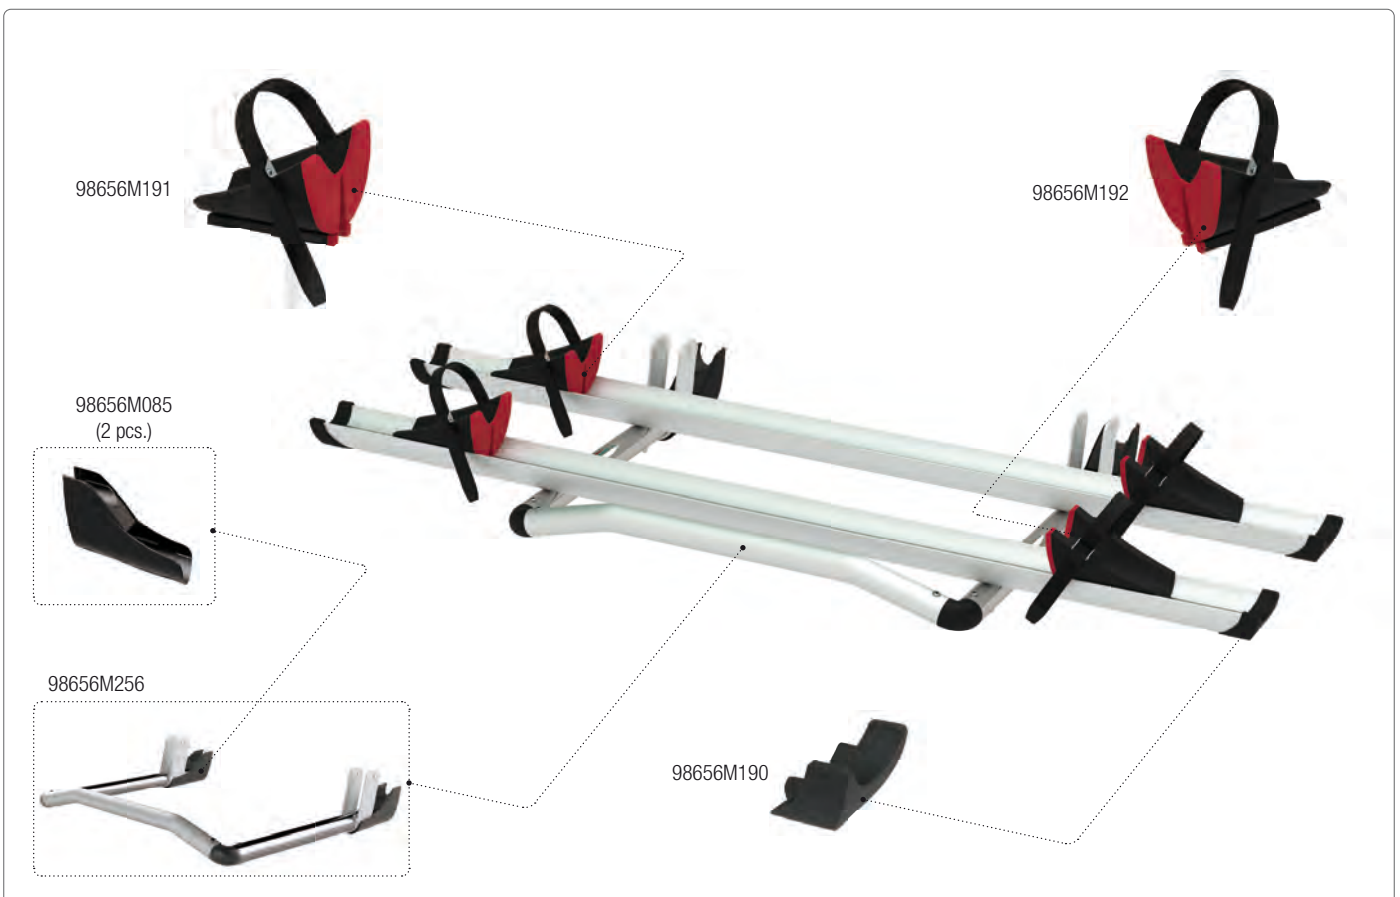

CARRY-BIKE Ford Transit

02093A60A

Bike-Block Pro

04133(X)01-

Bike-Block Pro S

07215(X)01-

Kit Upgrade E-Bike

98656M137