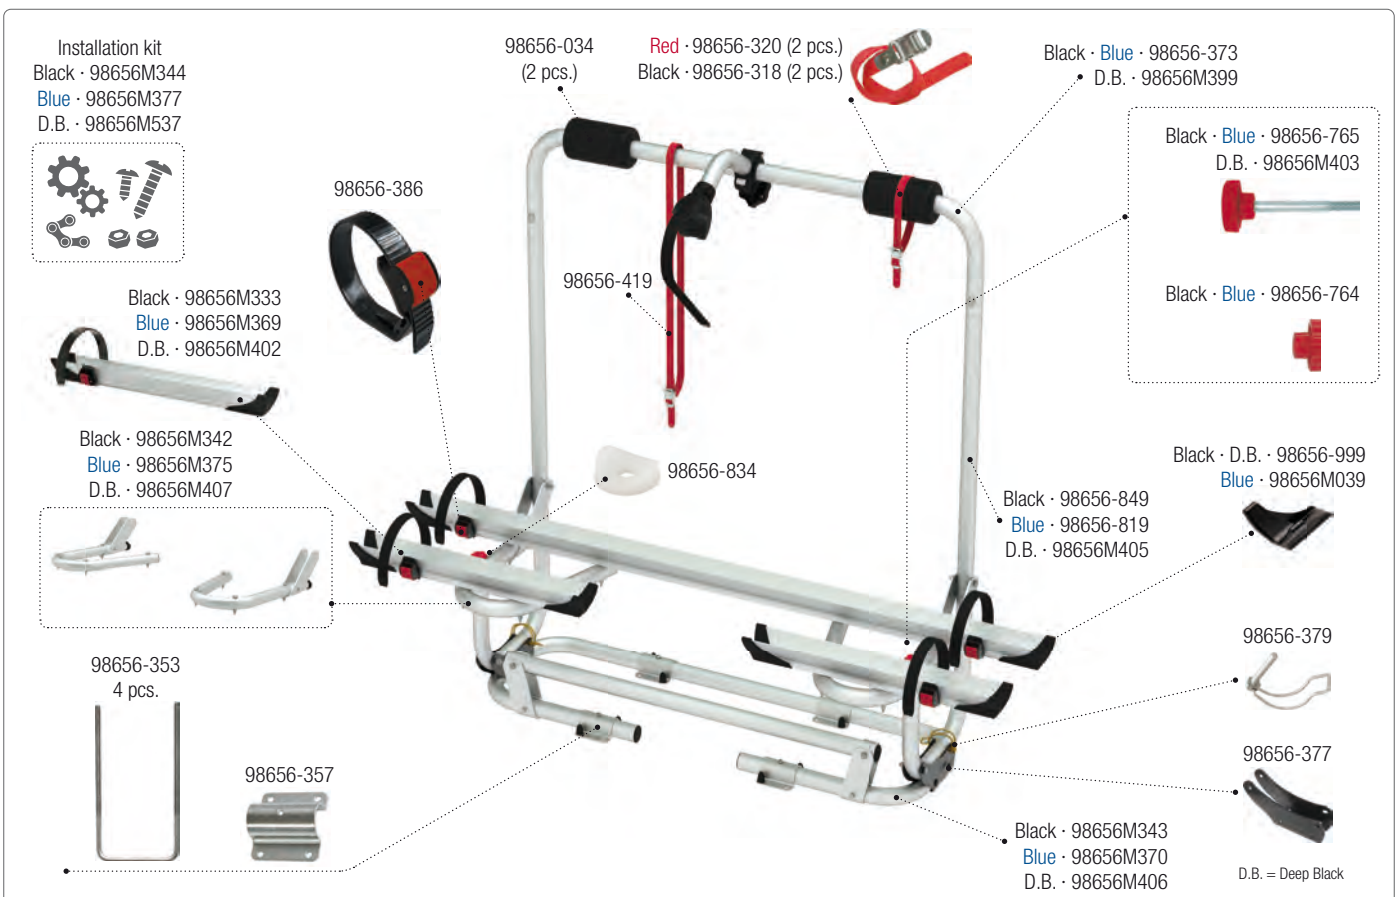

CARRY-BIKE Caravan XL A Pro 200

02093F32A [Black] · 02093F32B [Blue] · 02093G32A [D.B.]