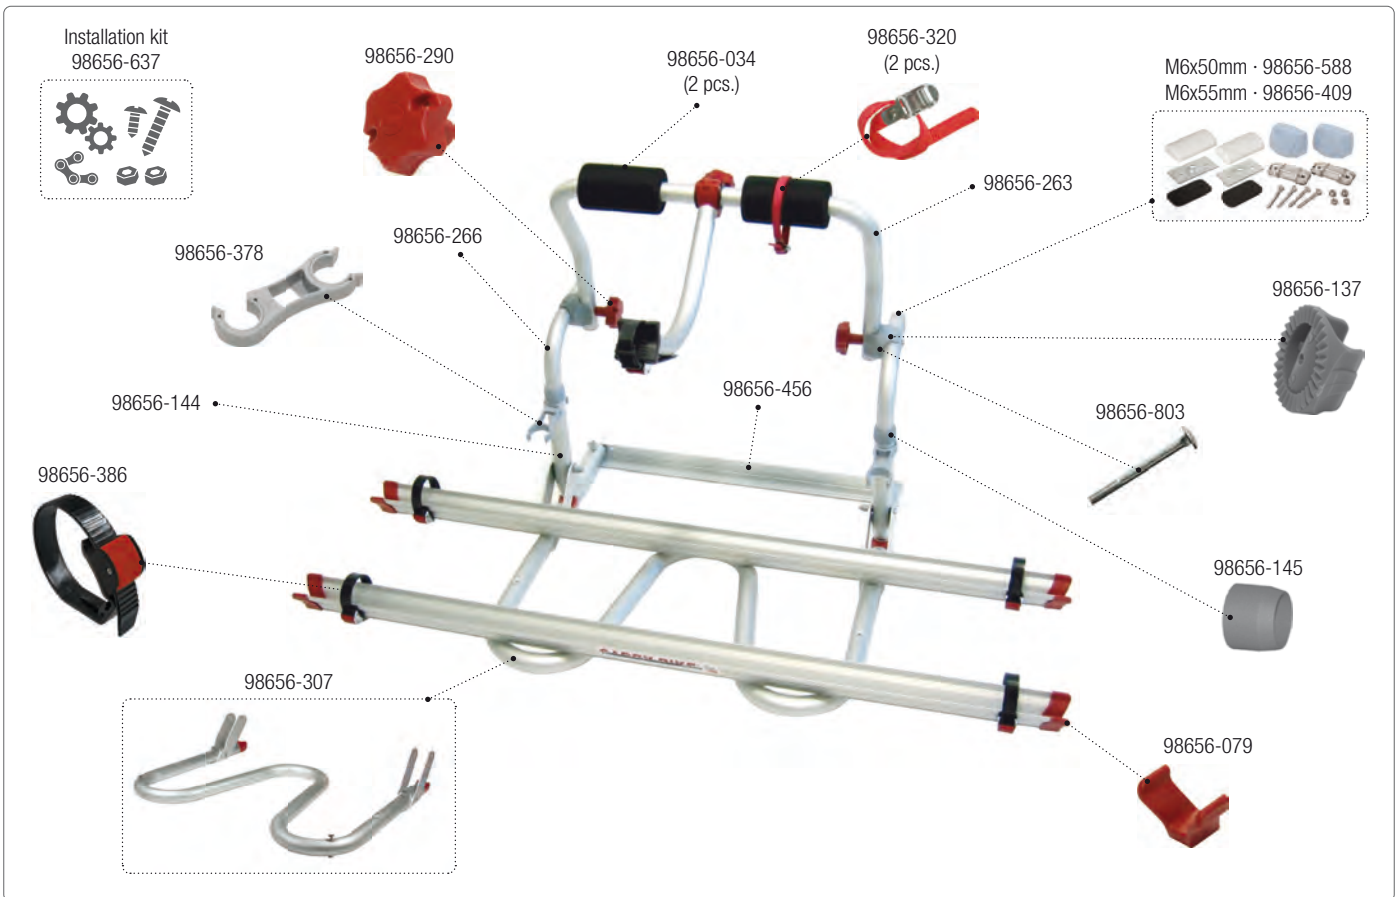

CARRY-BIKE CL

02093-87- Version 2008