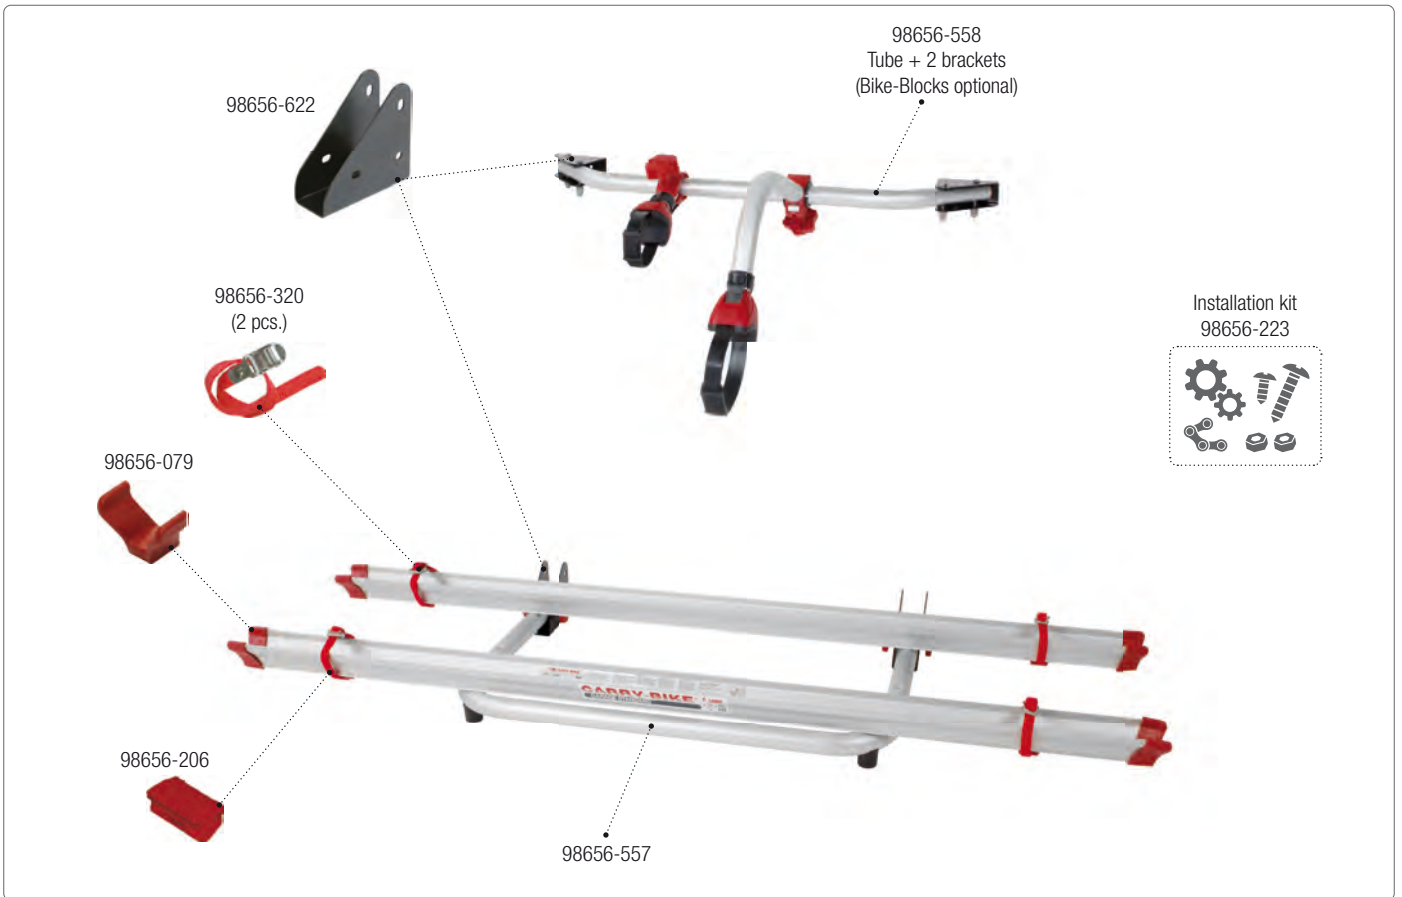

CARRY-BIKE Ford Transit

02093A60A

Bike-Block Pro

04133(X)01-

Bike-Block Pro S

07215(X)01-

Kit Upgrade E-Bike

98656M137