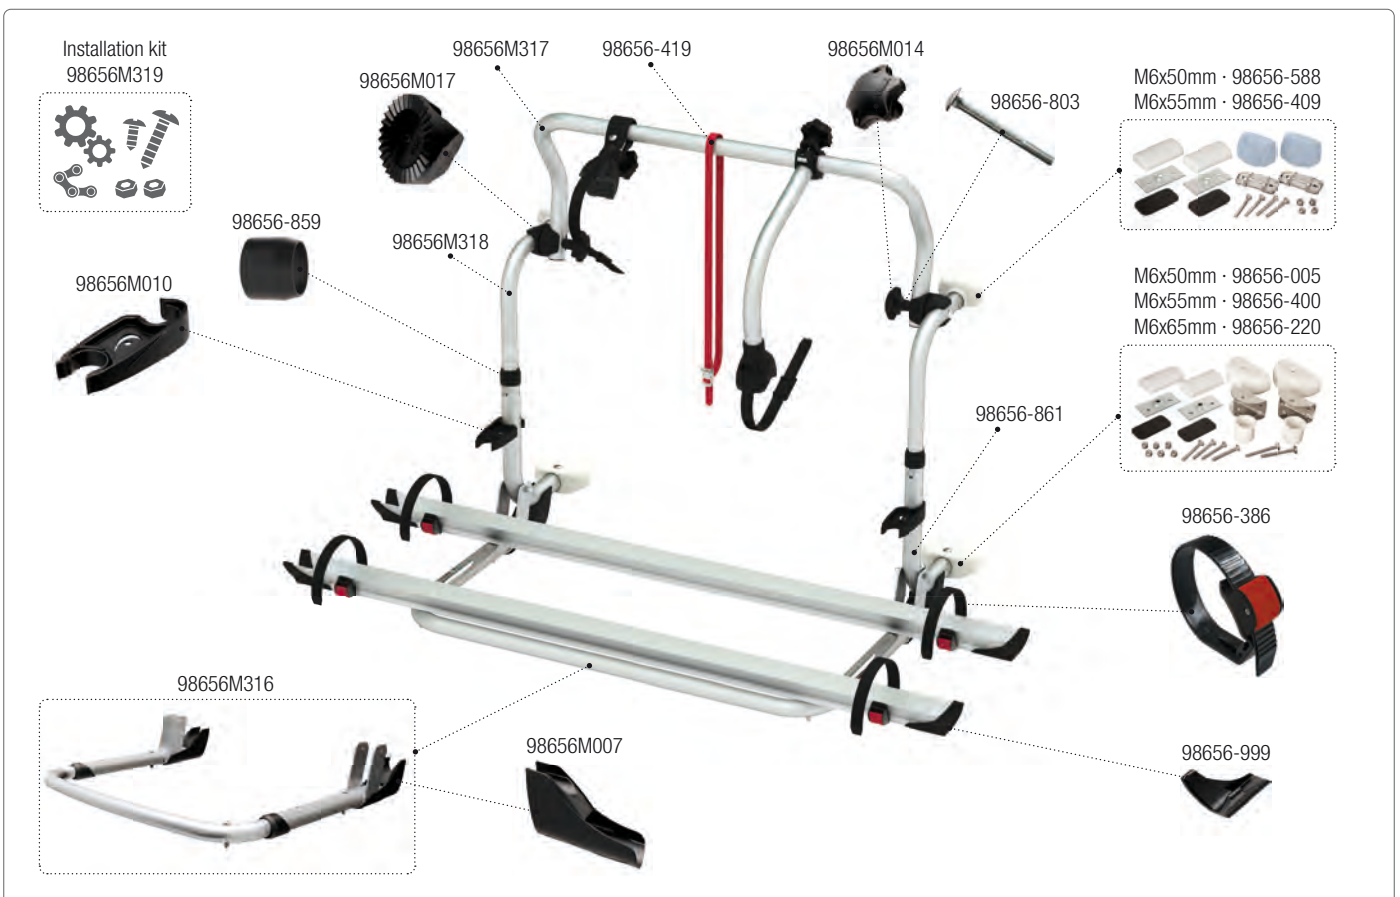

CARRY-BIKE Lift 77 E-Bike

02093D43-

CARRY-BIKE Lift 77 E-Bike

02093C43-

CARRY-BIKE Caravan XL A Pro 02093B91A [Black] · 02093B91B [Blue] · 02093C91A [Deep Black]

CARRY-BIKE Caravan XL A Pro 02093A91- [Red] · 02093A91A [Black] · 02093A91B [Blue]