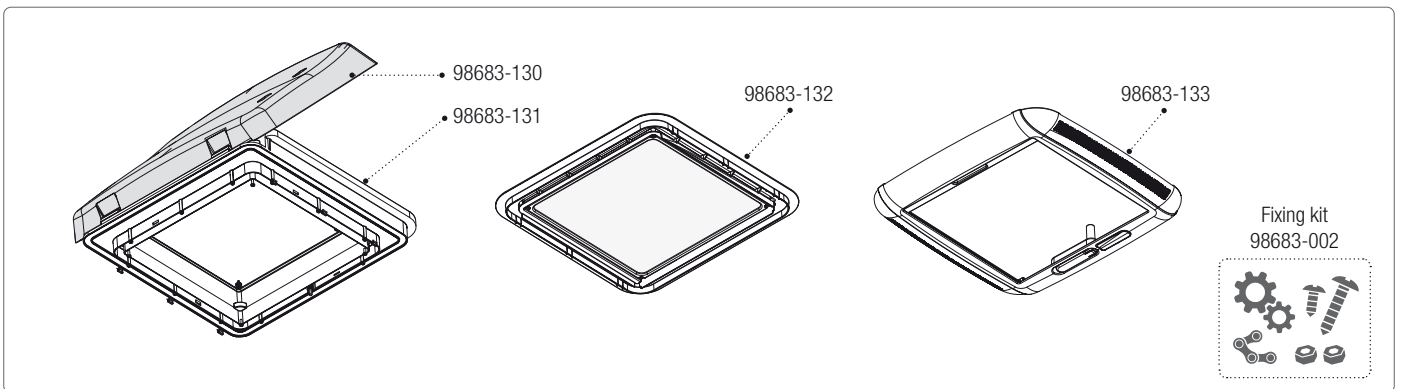

Vent F Pro

07380-01-