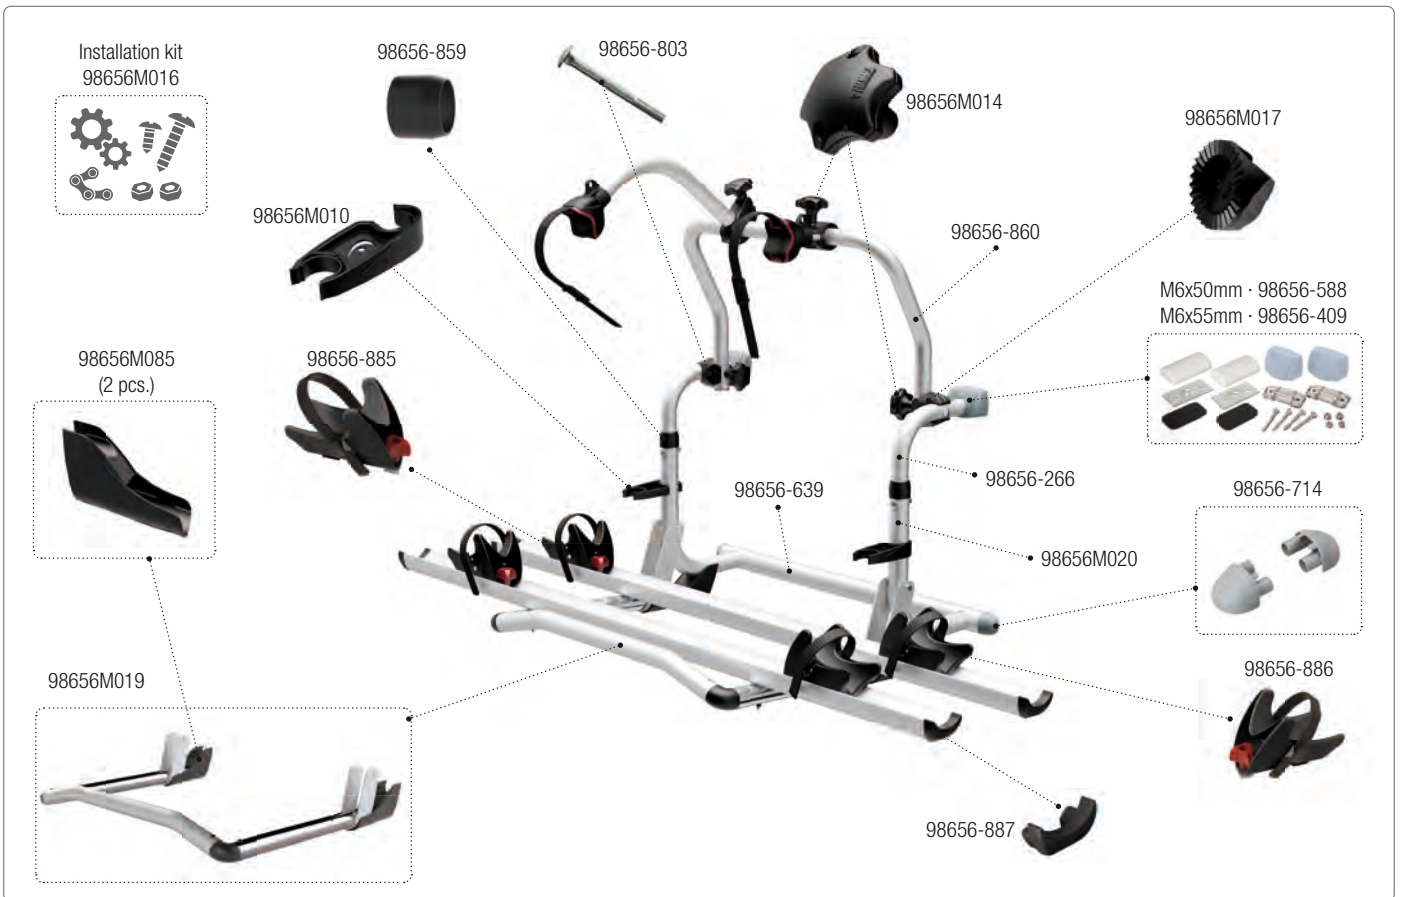

02094-10A [Black] · 02094-10B [Blue]

CARRY-BIKE Pro C

02093-18- [Red] · 02093-18C [Black] · 02093-18B [Blue]

CARRY-BIKE UL

02093B86A [Black] · 02093B86B [Blue] · 02093B86G [Grey]

CARRY-BIKE UL

02093A86- [Red] · 02093A86B [Blue] · 02093A86G [Grey] · Version 2015