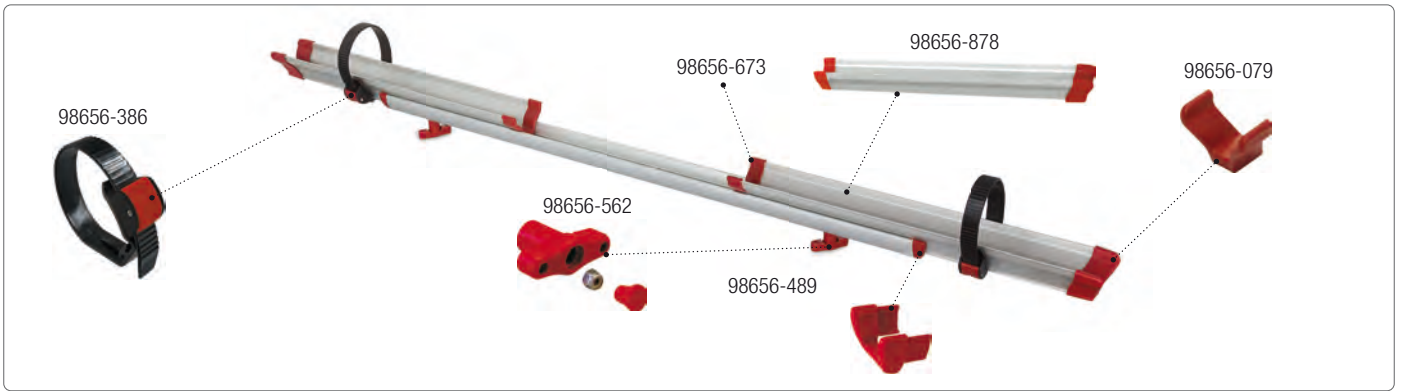

Rail Quick C

98656-368