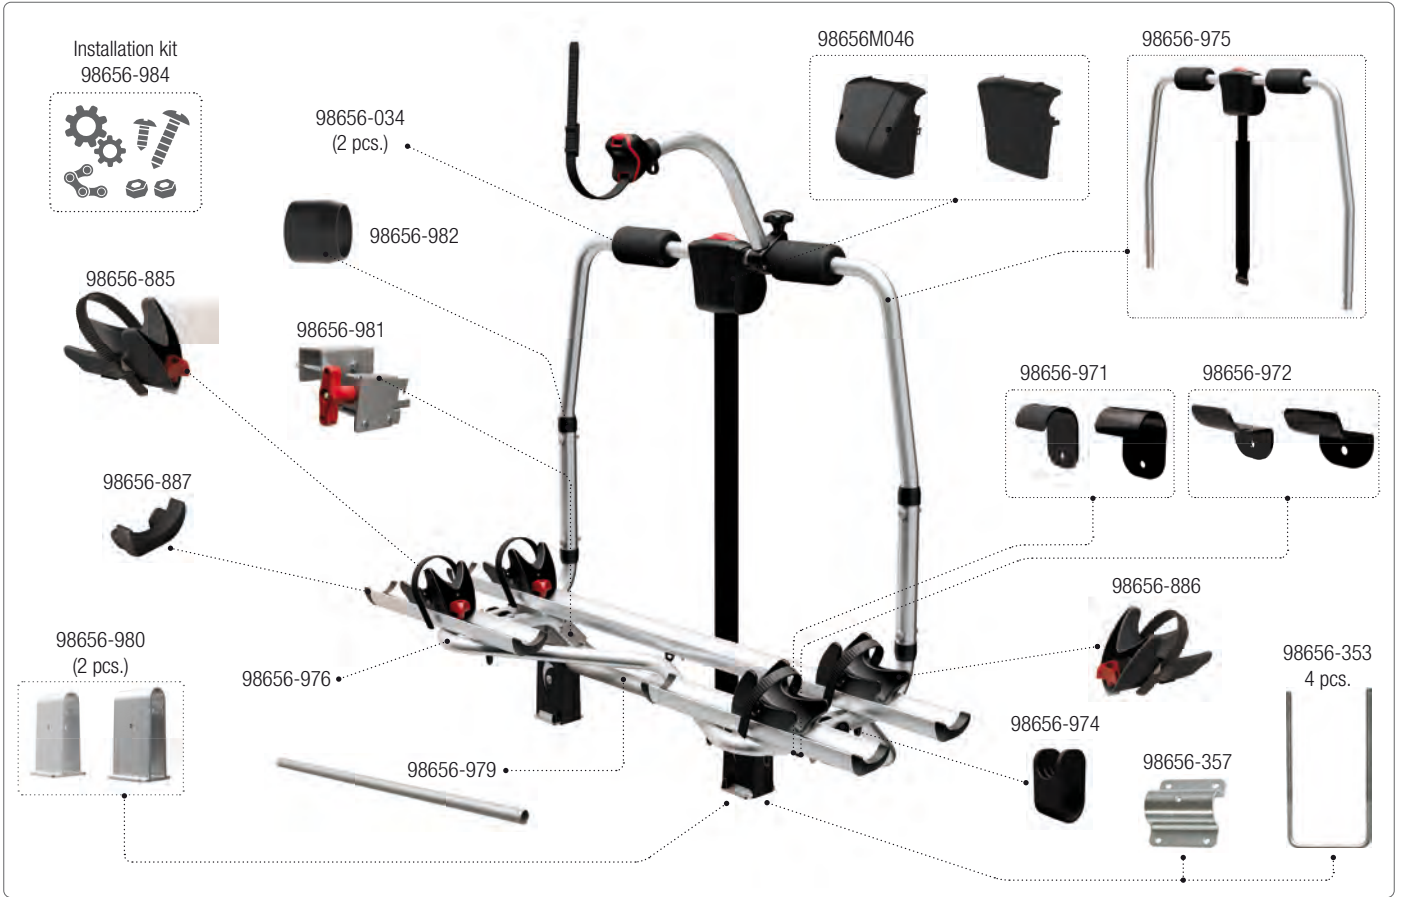

CARRY-BIKE Lift 77 E-Bike

02093D43-

CARRY-BIKE Lift 77 E-Bike

02093C43-

CARRY-BIKE Caravan XL A Pro 02093B91A [Black] · 02093B91B [Blue] · 02093C91A [Deep Black]

CARRY-BIKE Caravan XL A Pro 02093A91- [Red] · 02093A91A [Black] · 02093A91B [Blue]