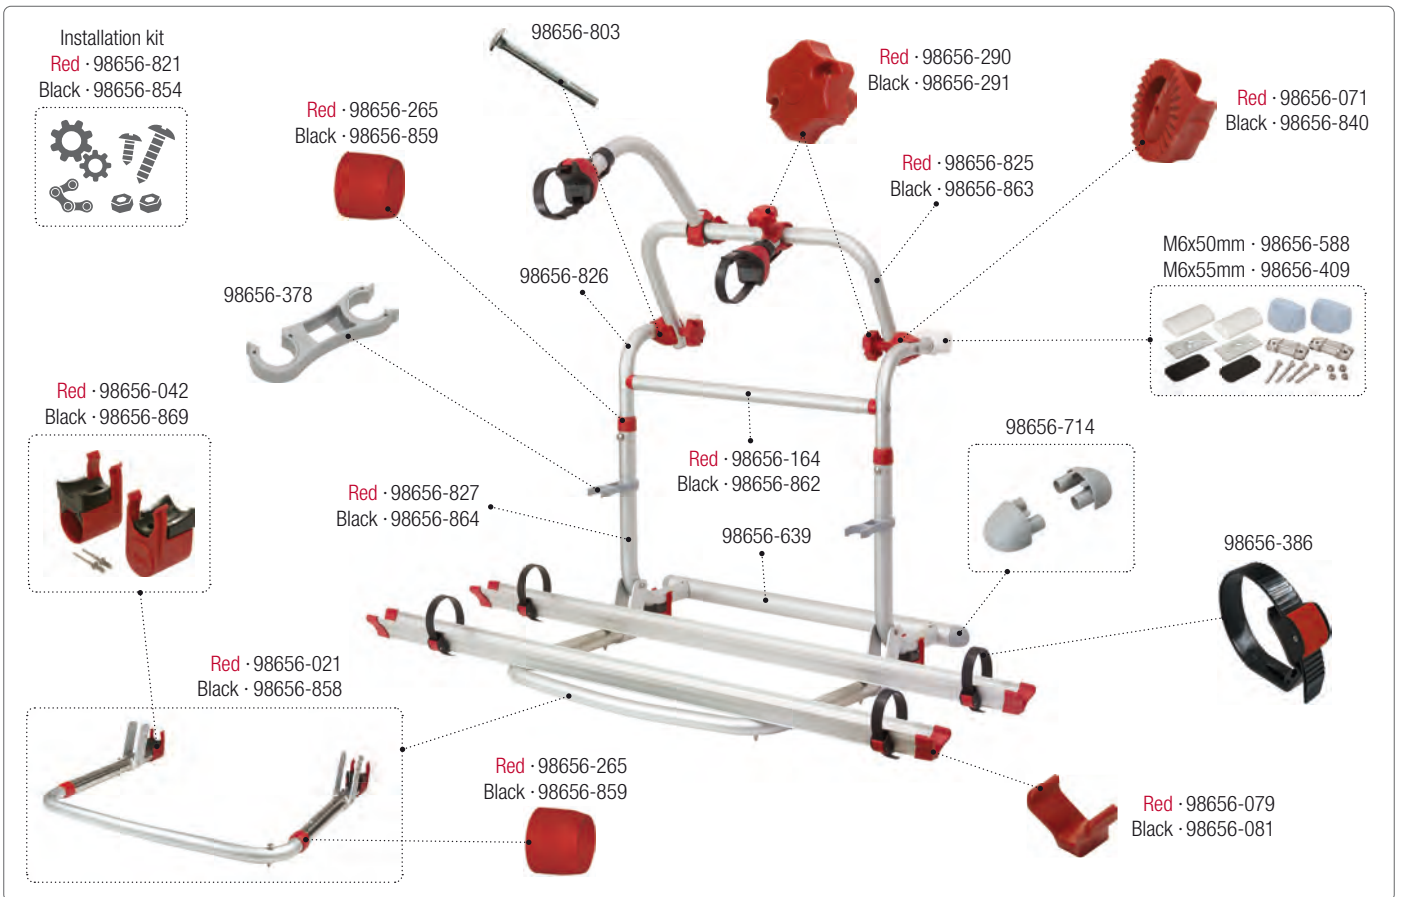

Side W / Side W Pro / Sun View Side

Skirting Motorhome

Clip System Adapters

CARRY-BIKE Pro M

02094-11A [Black] · 02094-11B [Blue]

CARRY-BIKE Pro M

02094-03- [Red] · 02094-03C [Black]

CARRY-BIKE Pro C