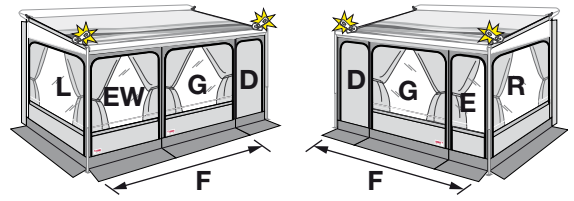

Caravanstore ZIP / ZIP XL [Enclosure] - (Restyling)

CStore ZIP Code	Description	Front Panel (G)	Front Panel (F)	Front Panel (E) 20 cm	Front Panel (E) 50 cm	Front Panel (E) 100 cm	Front Panel (E) 140 cm	Front Panel (EW) 190 cm	Side Panel Right (R)	Side Panel Left (L)	Door (D)
07351-01-	Caravanstore ZIP 280	98660-061	98660-023								
07351-02-	Caravanstore ZIP 310		98660-024								
07351-03-	Caravanstore ZIP 360	98660-060	98660-025		98660-031						
07351-04-	Caravanstore ZIP 410		98660-026			98660-032			98660-042	98660-043	98660-039
07351-05-	Caravanstore ZIP 440		98660-028				98660-033				
07351-06-	Caravanstore ZIP 500		98660-029					98660-077			
07351-07-	Caravanstore ZIP 550		98660-030	98660-041				98660-077			

CStore ZIP XL Code	Description	Front Panel (G)	Front Panel (F)	Front Panel (E) 20 cm	Front Panel (E) 50 cm	Front Panel (E) 100 cm	Front Panel (E) 140 cm	Front Panel (EW) 190 cm	Side Panel Right (R)	Side Panel Left (L)	Door (D)
07351A01-	Caravanstore ZIP XL 280	98660-061	98660-023								
07351A02-	Caravanstore ZIP XL 310		98660-024								
07351A03-	Caravanstore ZIP XL 360	98660-060	98660-025		98660-031						
07351A04-	Caravanstore ZIP XL 410		98660-026			98660-032			98660-080	98660-079	98660-039
07351A05-	Caravanstore ZIP XL 440		98660-028				98660-033				
07351A06-	Caravanstore ZIP XL 500		98660-029					98660-077			
07351A07-	Caravanstore ZIP XL 550		98660-030	98660-041				98660-077