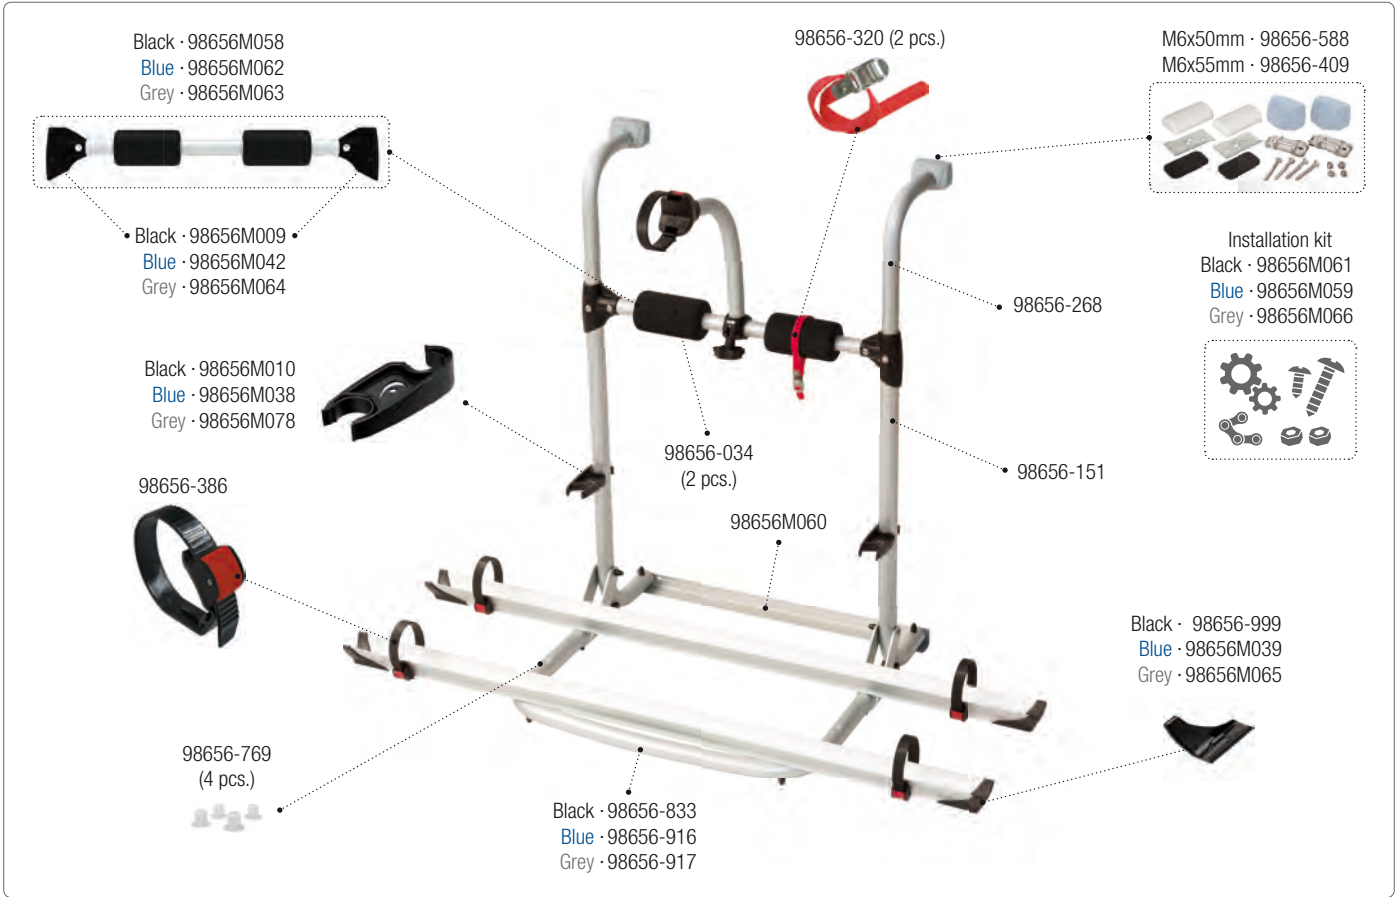

02094-10A [Black] · 02094-10B [Blue]

CARRY-BIKE Pro C

02093-18- [Red] · 02093-18C [Black] · 02093-18B [Blue]

CARRY-BIKE UL

02093B86A [Black] · 02093B86B [Blue] · 02093B86G [Grey]

CARRY-BIKE UL

02093A86- [Red] · 02093A86B [Blue] · 02093A86G [Grey] · Version 2015