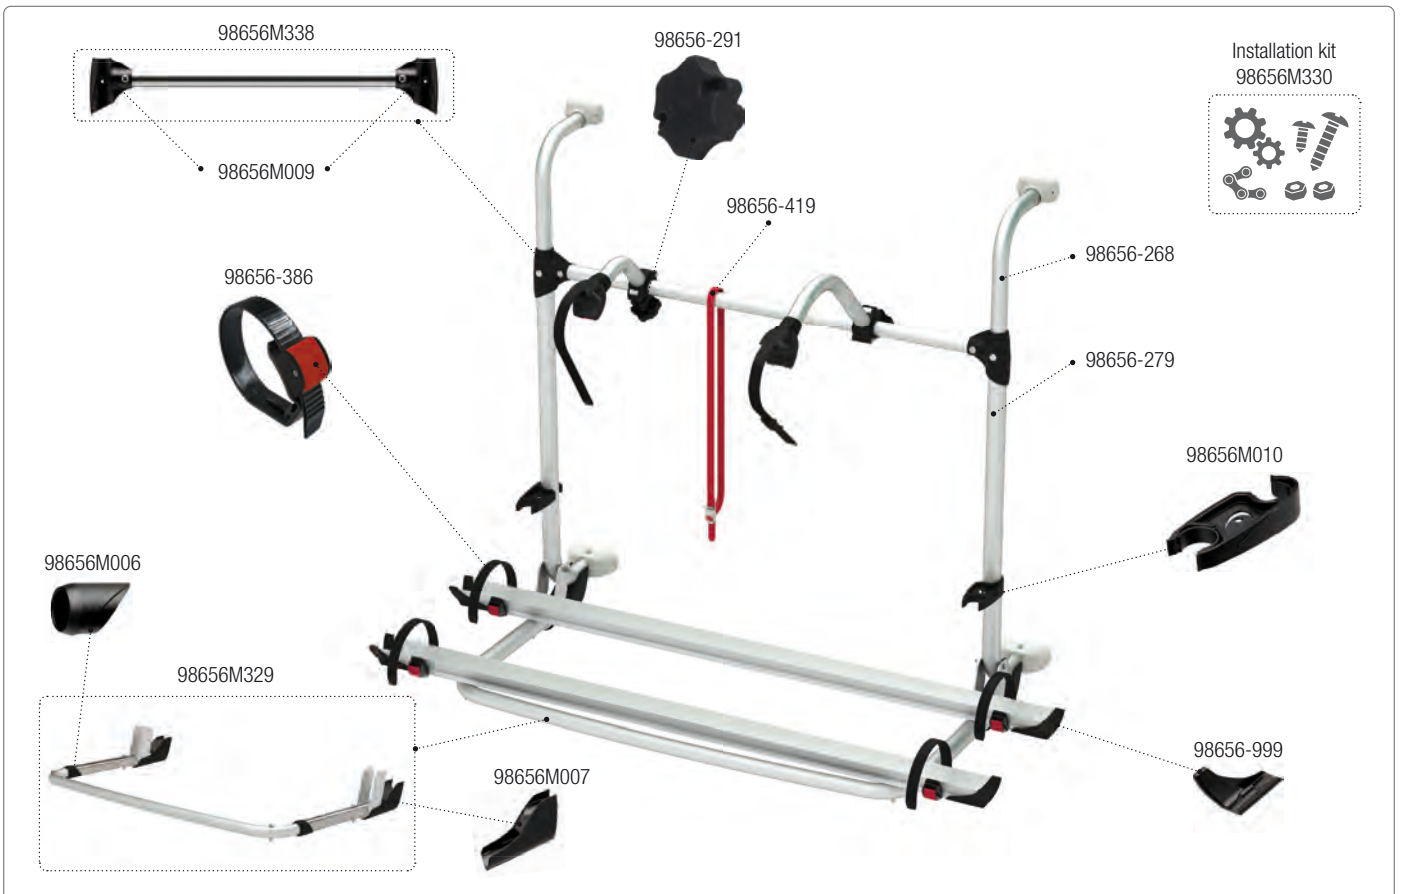

CARRY-BIKE Lift 77 E-Bike

02093D43-

CARRY-BIKE Lift 77 E-Bike

02093C43-

CARRY-BIKE Caravan XL A Pro 02093B91A [Black] · 02093B91B [Blue] · 02093C91A [Deep Black]

CARRY-BIKE Caravan XL A Pro 02093A91- [Red] · 02093A91A [Black] · 02093A91B [Blue]