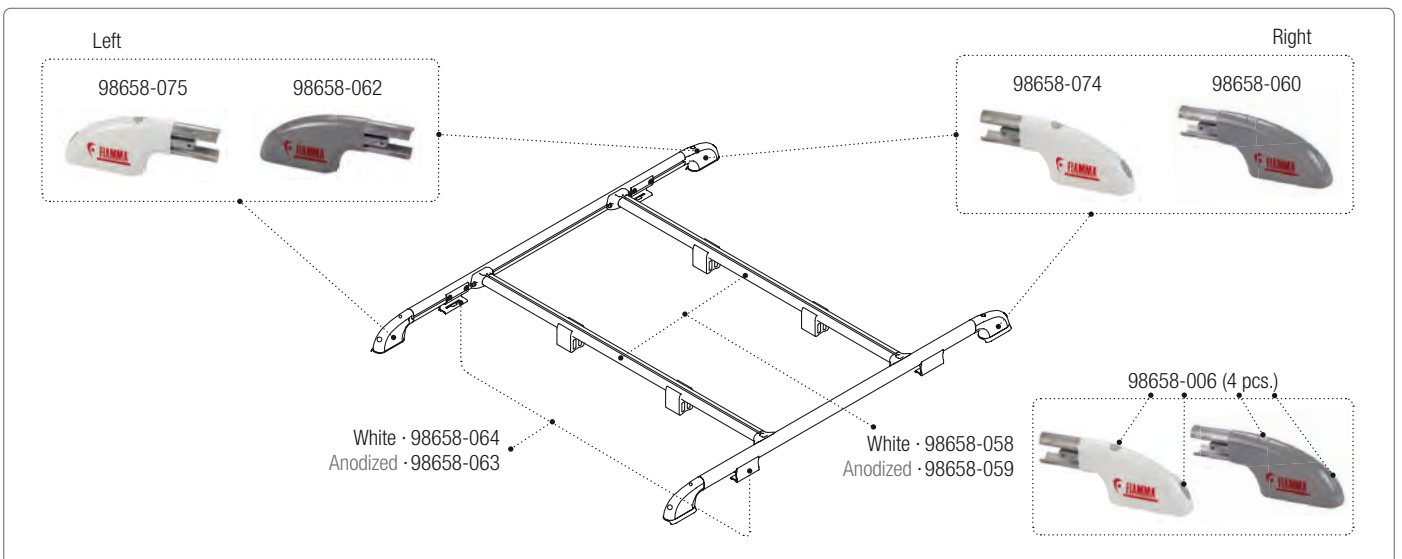

02426-06-

Deluxe 4B / 5B

02426-12- · 02426-13-

Roof Rail

Roof Rail Ducato

Bi-Pot 1520

Bi-Pot 1513

Spare Parts Price List 2021

Retail rel. 225-RPL

EN

Retail spare parts price list

Prices mentioned are suggested end consumer prices, **VAT, Installation, Duties and Transport cost EXCLUDED**, shipment ex works.

Validity from 01.01.2021. Prices can be modified at any time; this price list replaces all the previous ones. Copyright Fiamma 11.2020. All rights reserved.