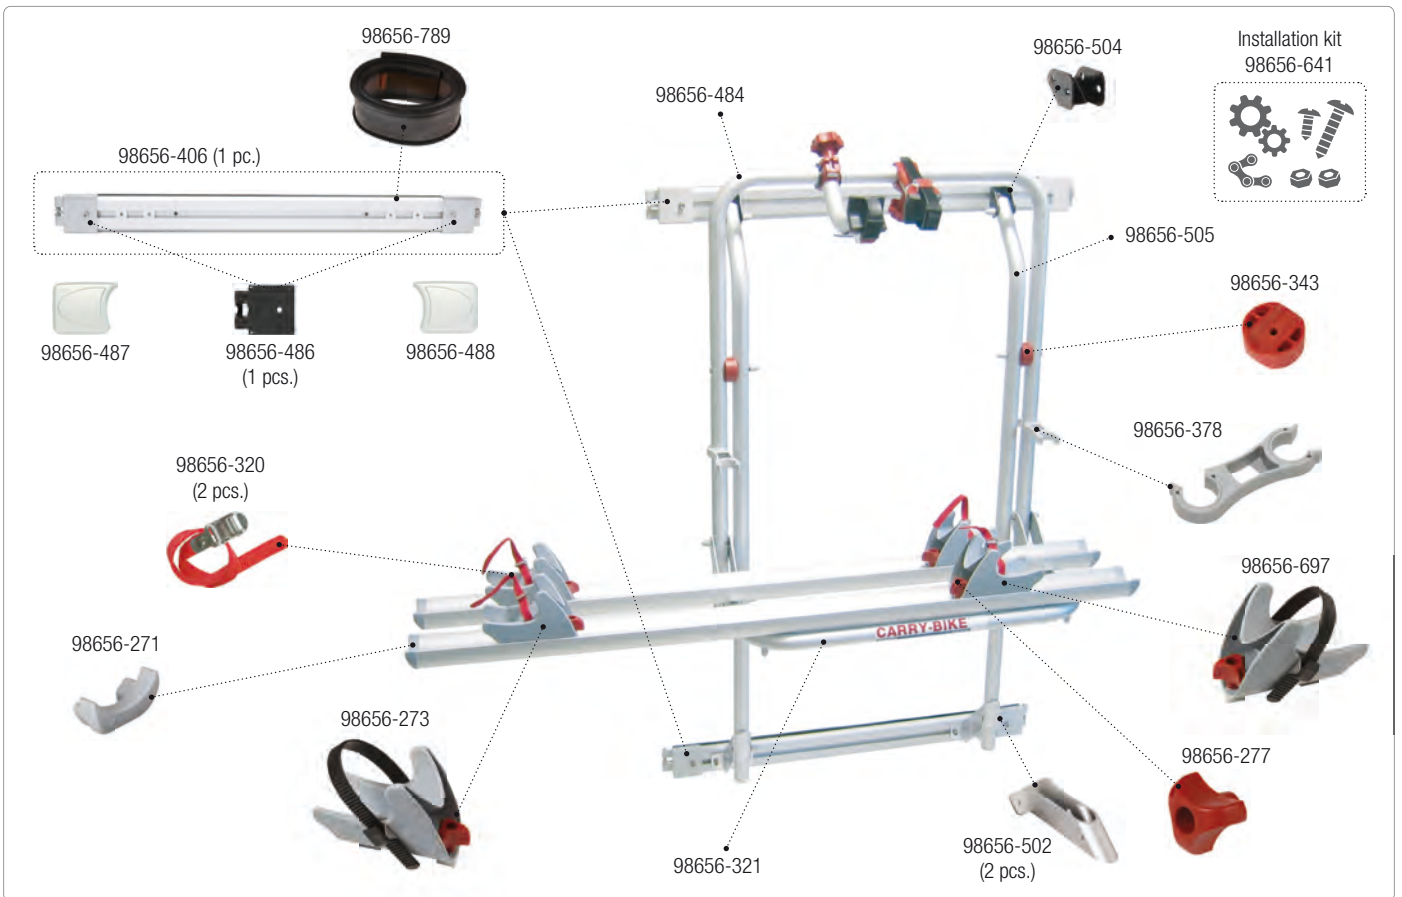

CARRY-BIKE Ford Transit

02093A60A

Bike-Block Pro

04133(X)01-

Bike-Block Pro S

07215(X)01-

Kit Upgrade E-Bike

98656M137