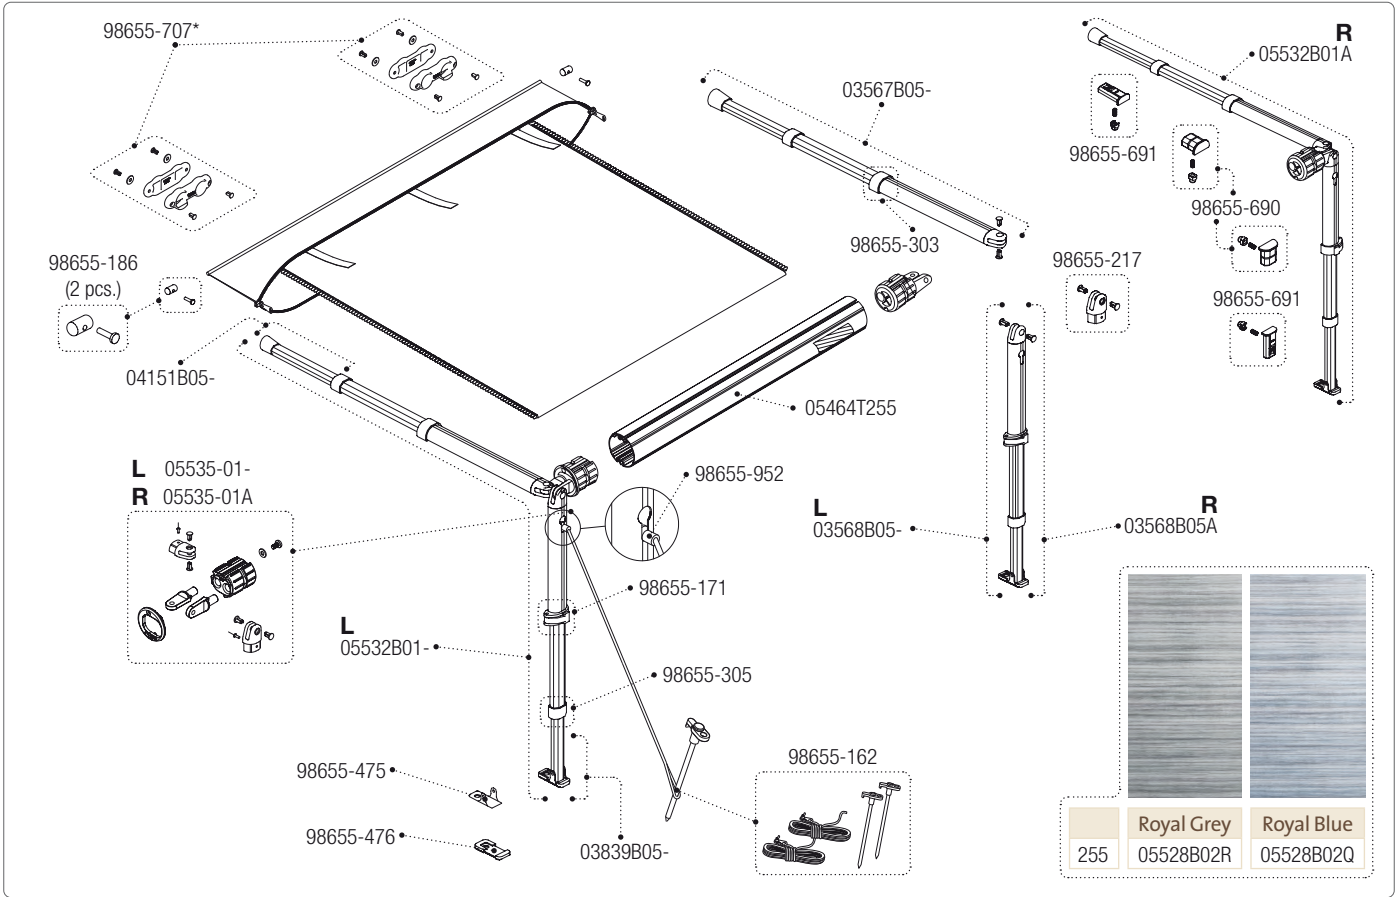

CaravanStore ZIP XL 280-310

CaravanStore ZIP XL 360-550

| | | |
|-----|------------|------------|
| | Royal Grey | Royal Blue |
| 255 | 05528B02R | 05528B02Q |

| | | |
|-----|--|------------|
| | Royal Grey | Royal Blue |
| 280 | 05528 + second part of the item No. - see schedule below | |
| 310 | C02R | C02Q |
| 310 | D02R | D02Q |
| 360 | E02R | E02Q |
| 410 | F02R | F02Q |
| 440 | G02R | G02Q |
| 500 | H02R | H02Q |
| 550 | L02R | L02Q |