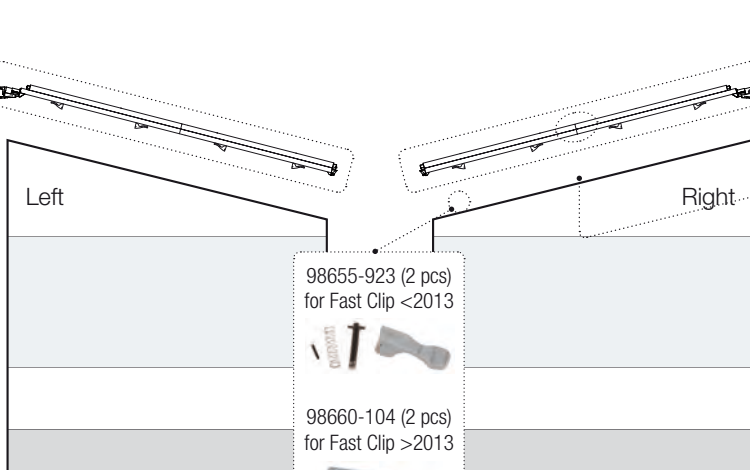

Kit Fast Clip CS 2.0

CS LIGHT · 98661-012
CS LIGHT XL · 98660-089