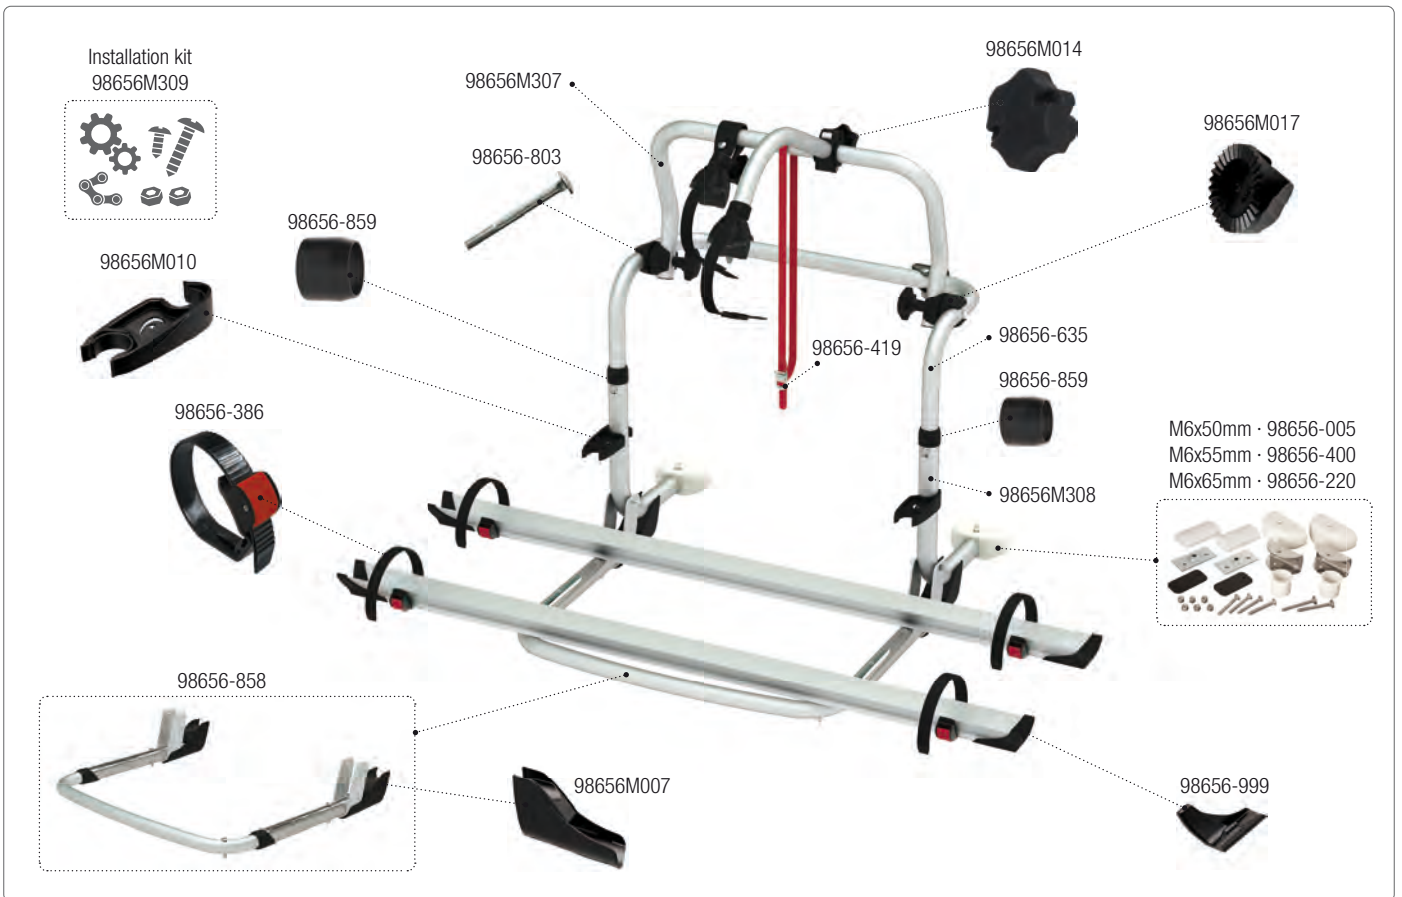

CARRY-BIKE Lift 77 E-Bike

02093D43-

CARRY-BIKE Lift 77 E-Bike

02093C43-

CARRY-BIKE Caravan XL A Pro 02093B91A [Black] · 02093B91B [Blue] · 02093C91A [Deep Black]

CARRY-BIKE Caravan XL A Pro 02093A91- [Red] · 02093A91A [Black] · 02093A91B [Blue]