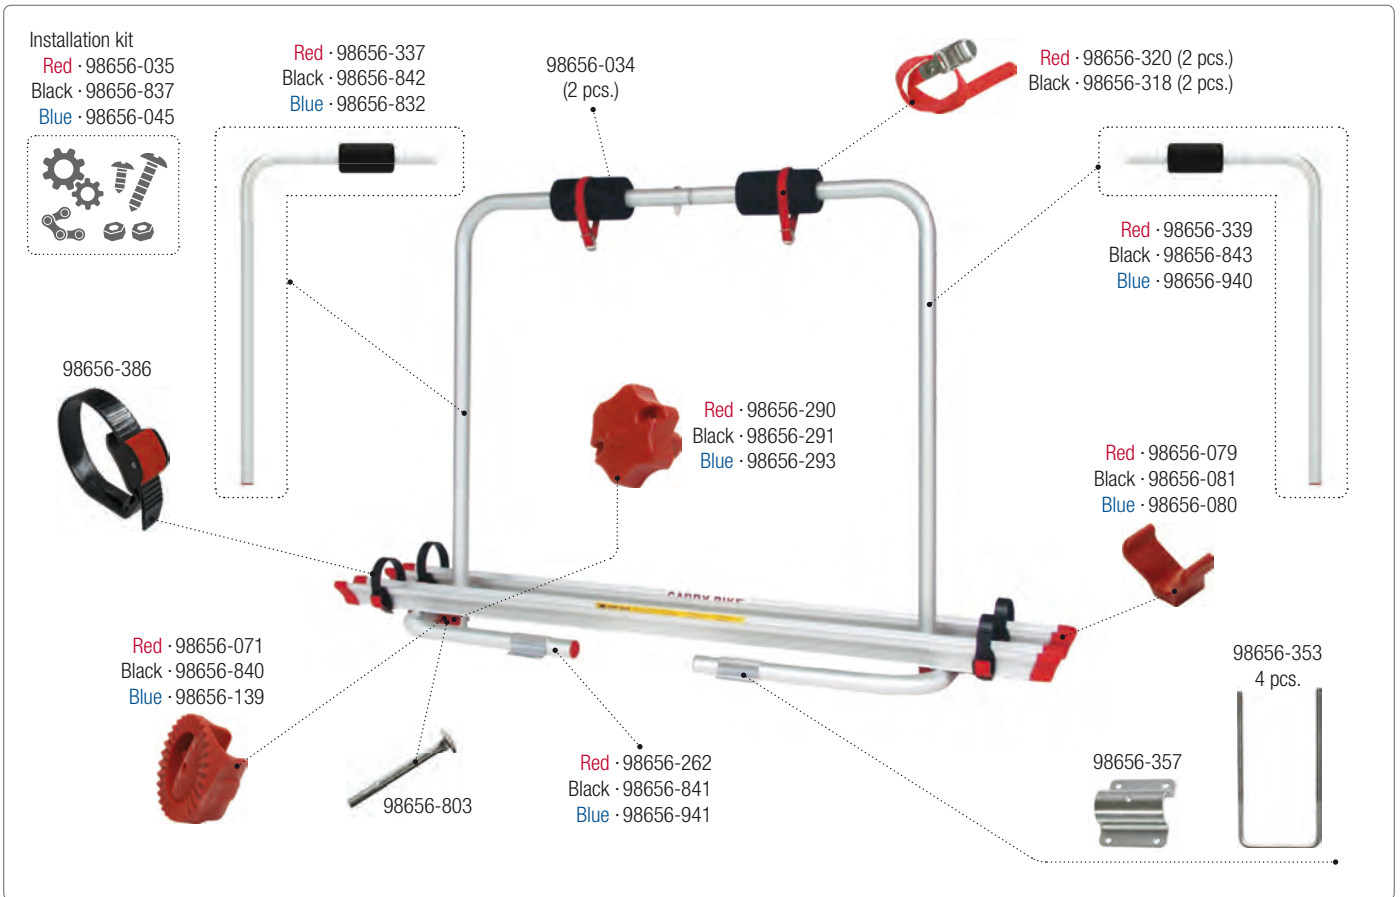

CARRY-BIKE Caravan XL A

02093-01A [Red] · 02093-01C [Black] · 02093-01B [Blue]