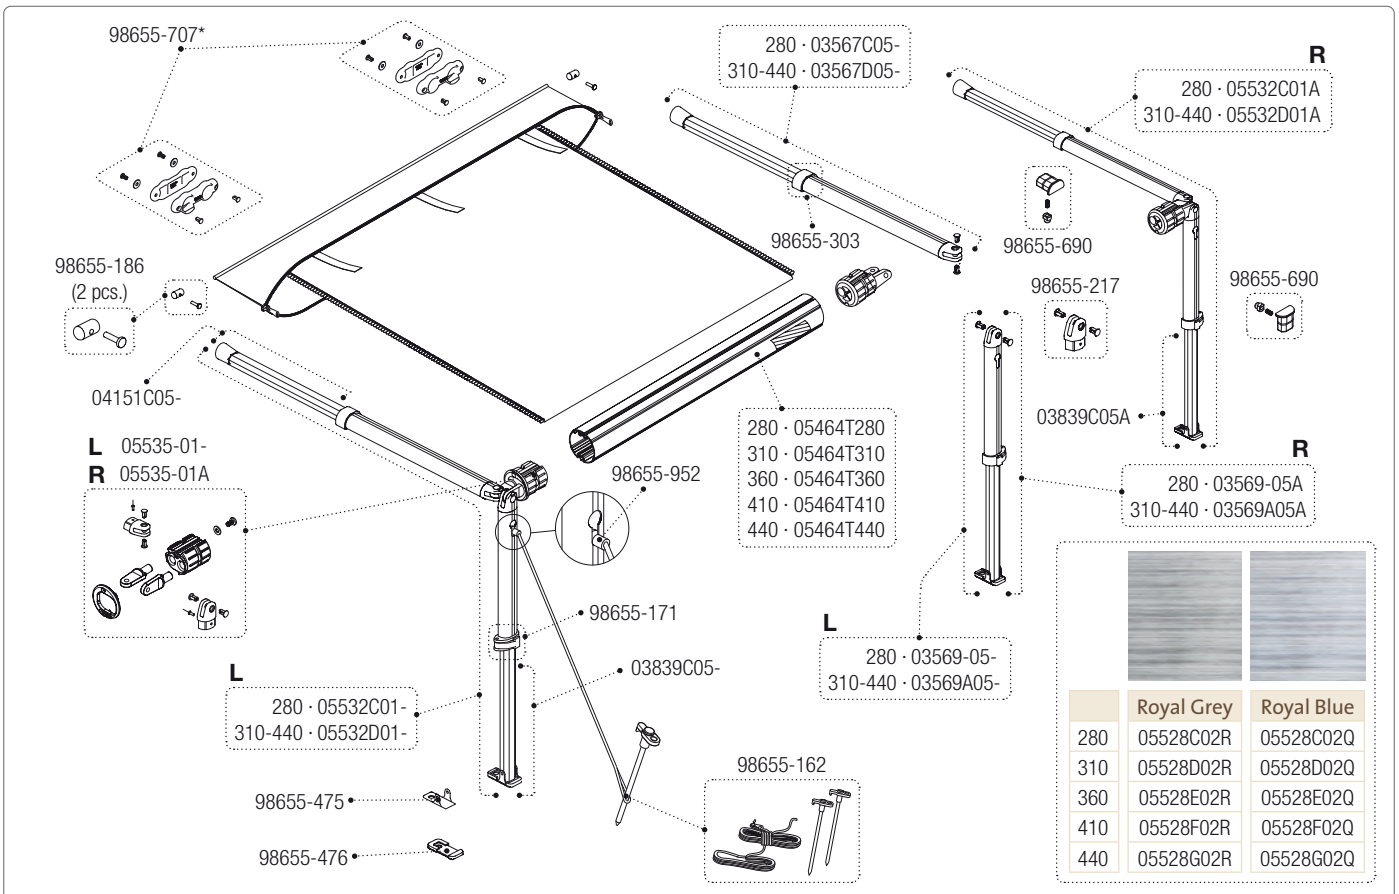

CaravanStore ZIP XL 280-310

CaravanStore ZIP XL 360-550

| | | |
|-----|------------|------------|
| | Royal Grey | Royal Blue |
| 255 | 05528B02R | 05528B02Q |

| | | |
|-----|--|------------|
| | Royal Grey | Royal Blue |
| 280 | 05528 + second part of the item No. - see schedule below | |
| 310 | C02R | C02Q |
| 310 | D02R | D02Q |
| 360 | E02R | E02Q |
| 410 | F02R | F02Q |
| 440 | G02R | G02Q |
| 500 | H02R | H02Q |
| 550 | L02R | L02Q |