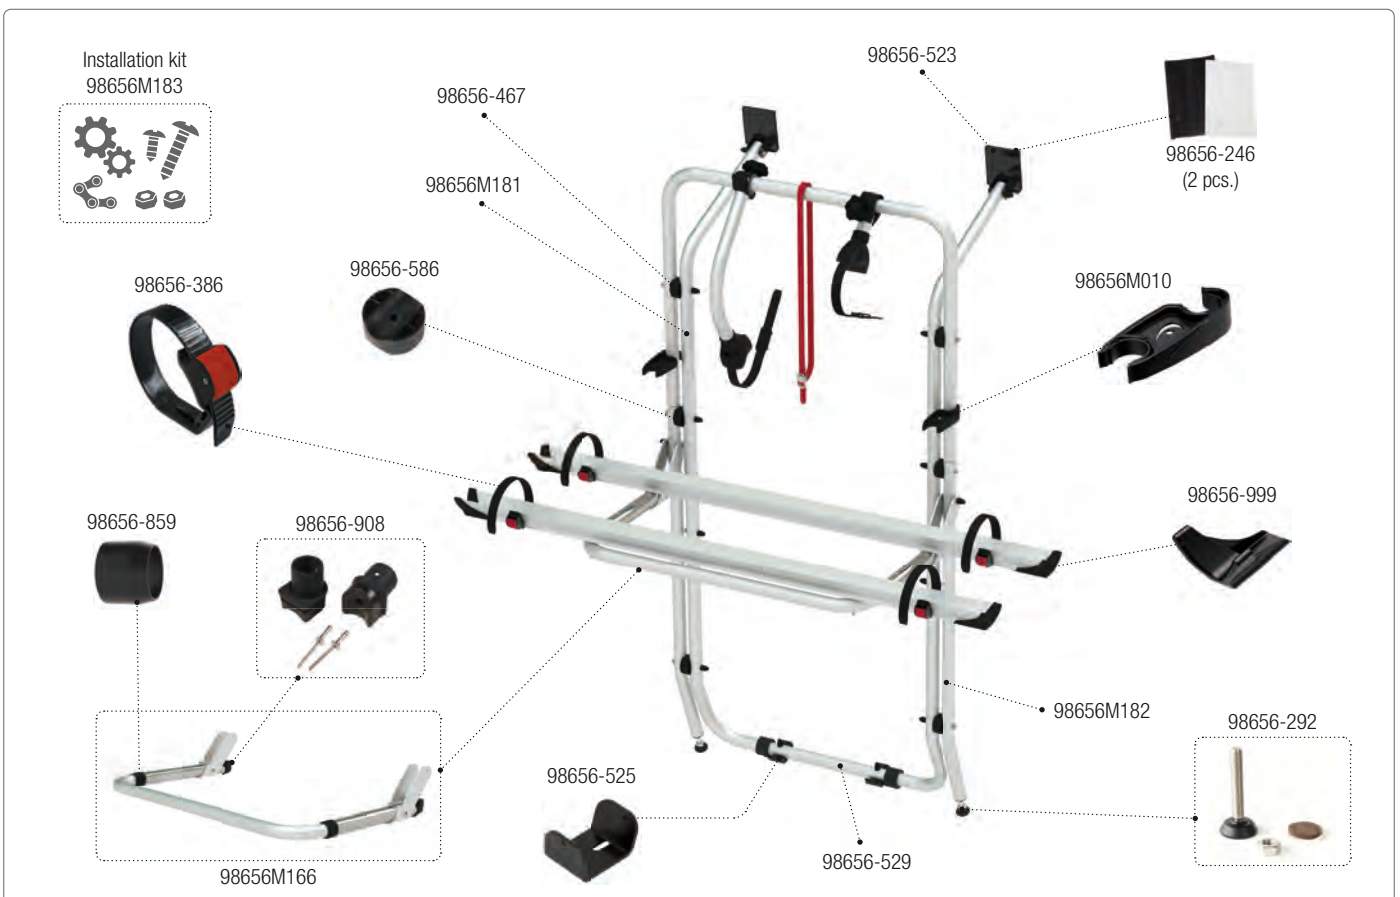

CARRY-BIKE Mercedes V Class Lift E-Bike

02094A15A

CARRY-BIKE Mercedes V Class Lift E-Bike

02094-15A

CARRY-BIKE Mercedes Viano

02093B75A

CARRY-BIKE Opel Vivaro / Renault Trafic

02093-72- [Red] · 02093-72A [Black] · 02093A72-