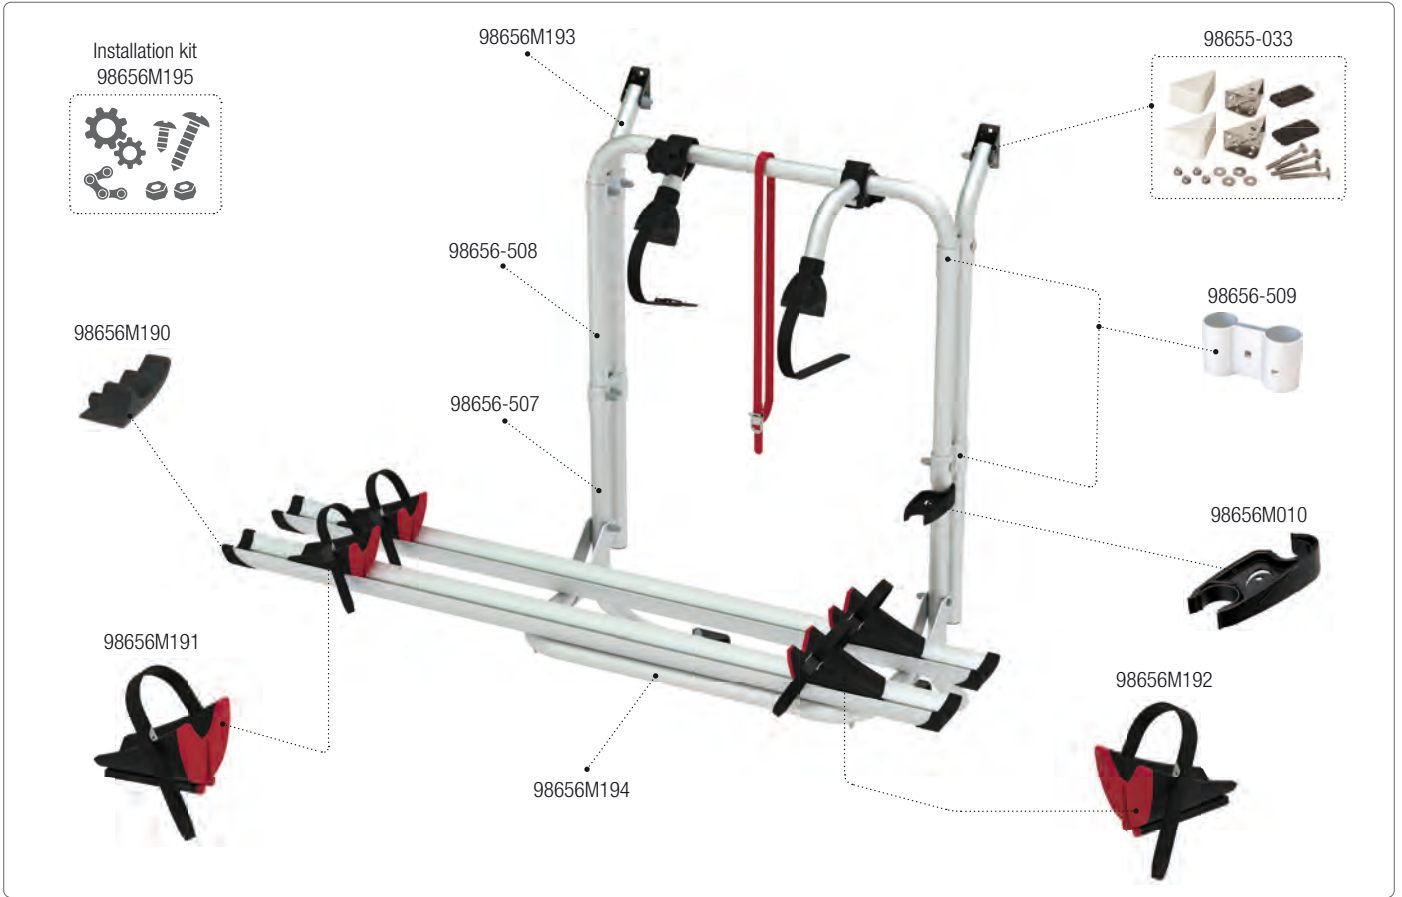

CARRY-BIKE Ford Transit

02093A60A

Bike-Block Pro

04133(X)01-

Bike-Block Pro S

07215(X)01-

Kit Upgrade E-Bike

98656M137